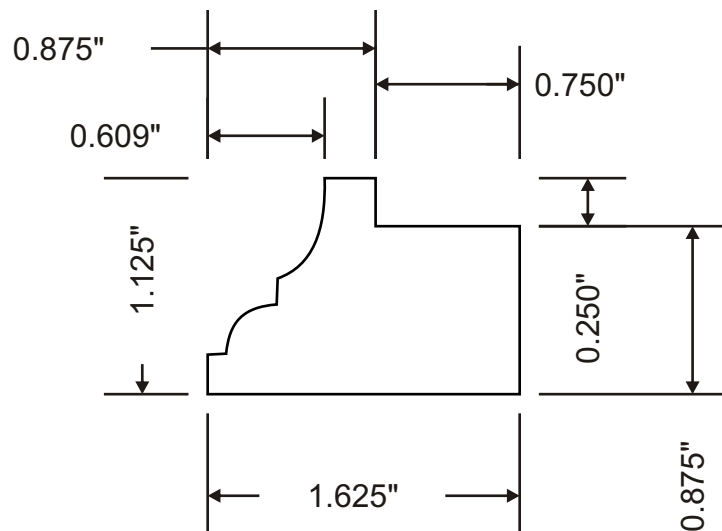

Door Specification

Attention:

Customer	Profile	Specie	Dimensions
	MW3-1000		1-1/8" X 1-5/8"
Revised			Drawn By: PM
Approval Signature:			