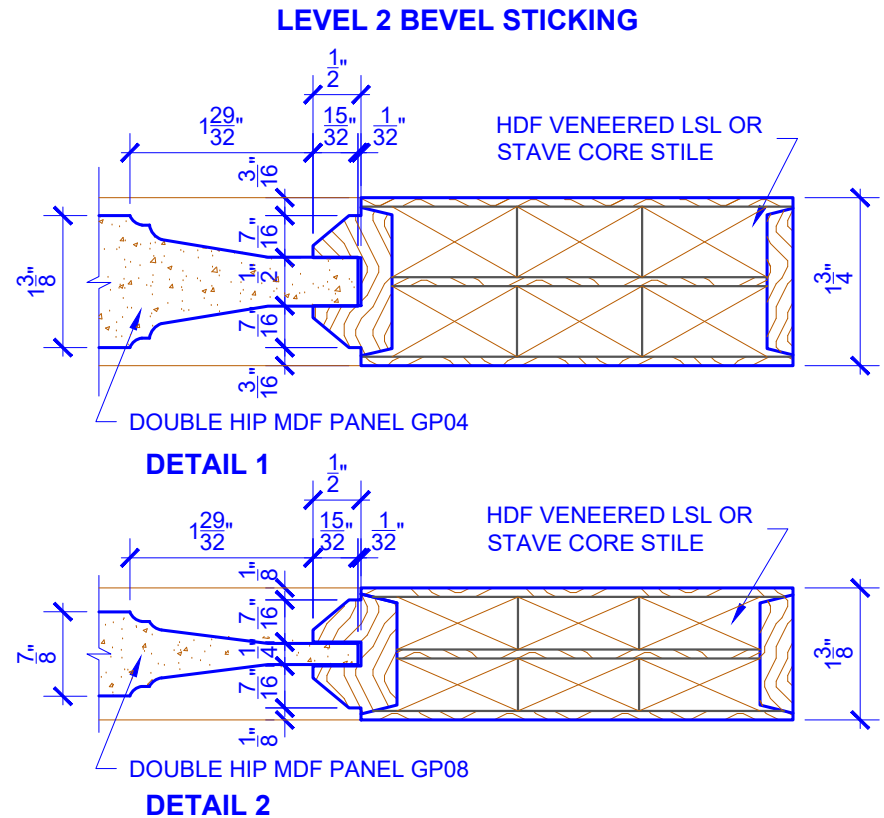

**PASSAGE, POCKET,
BYPASS, BARN DOORS**

BIFOLD DOORS

DOOR COMPONENT SIZES			
DOOR WIDTH	STILE WIDTH "A"	PANEL WIDTH "B"	PANEL HEIGHT "C"
12" THRU 1-1	2"	VARIES	VARIES
1-2 THRU 1-3	3"	VARIES	VARIES
1-4 THRU 1-10	4"	VARIES	VARIES
2-0 THRU 4-0	4-1/2"	VARIES	VARIES

NOTES:

- BIFOLD LEAF WIDTHS 10-11/16"-24" WILL HAVE 2" WIDE STILES.
- ALL COMPONENTS (STILES, RAILS & MULLIONS) MEASUREMENTS ARE "NET" FACE-WIDTH DIMENSIONS, NOT INCLUDING STICKING PROFILES OR APPLIED MOULDING.