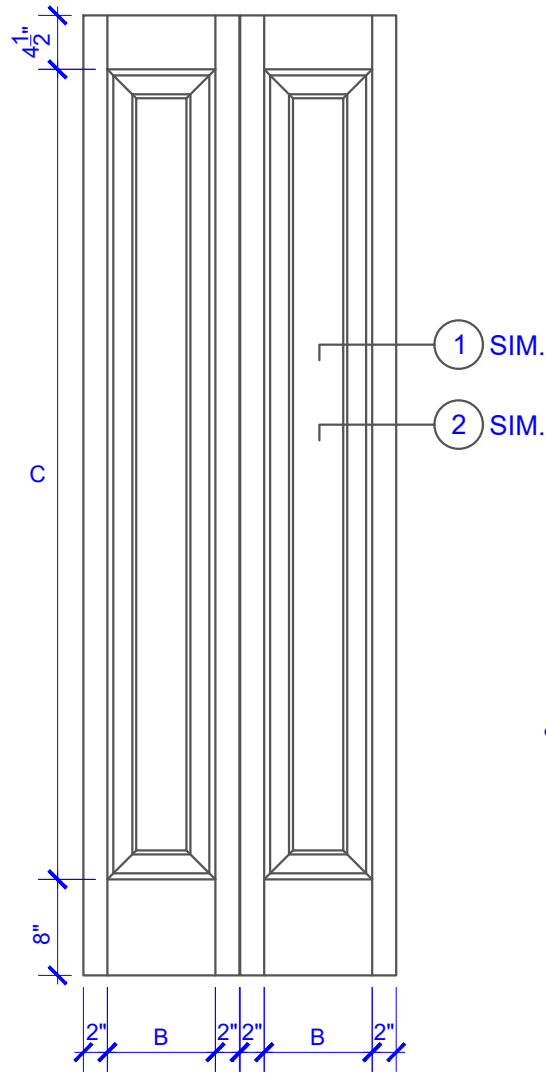

**PASSAGE, POCKET,
BYPASS, BARN DOORS**

BIFOLD DOORS

DOOR COMPONENT SIZES			
DOOR WIDTH	STILE WIDTH "A"	PANEL WIDTH "B"	PANEL HEIGHT "C"
12" THRU 1-1	2"	VARIES	VARIES
1-2 THRU 1-3	3"	VARIES	VARIES
1-4 THRU 1-10	4"	VARIES	VARIES
2-0 THRU 4-0	4-1/2"	VARIES	VARIES

NOTES:

- BIFOLD LEAF WIDTHS 10-11/16"-24" WILL HAVE 2" WIDE STILES.
- ALL COMPONENTS (STILES, RAILS & MULLIONS) MEASUREMENTS ARE "NET" FACE-WIDTH DIMENSIONS, NOT INCLUDING STICKING PROFILES OR APPLIED MOULDING.