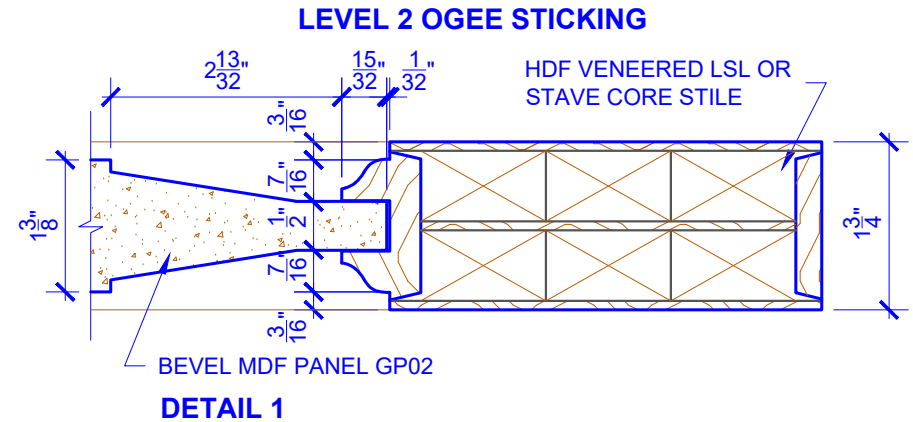

**PASSAGE, POCKET,  
BYPASS, BARN DOORS**

**BIFOLD DOORS**

DOOR COMPONENT SIZES			
DOOR WIDTH	STILE WIDTH "A"	PANEL WIDTH "B"	PANEL HEIGHT "C"
12" THRU 1-1	2"	VARIES	VARIES
1-2 THRU 1-3	3"	VARIES	VARIES
1-4 THRU 1-10	4"	VARIES	VARIES
2-0 THRU 4-0	4-1/2"	VARIES	VARIES

NOTES:

- BIFOLD LEAF WIDTHS 10-11/16"-24" WILL HAVE 2" WIDE STILES.
- ALL COMPONENTS (STILES, RAILS & MULLIONS) MEASUREMENTS ARE "NET" FACE-WIDTH DIMENSIONS, NOT INCLUDING STICKING PROFILES OR APPLIED MOULDING.