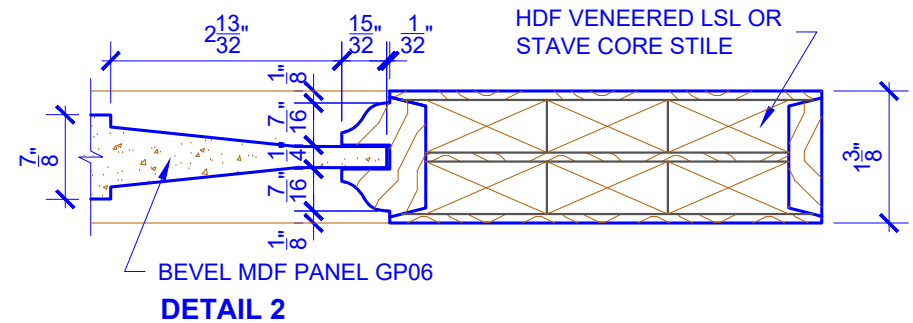

**PASSAGE, POCKET,  
BYPASS, BARN DOORS**

**BIFOLD DOORS**

DOOR COMPONENT SIZES			
DOOR WIDTH	STILE WIDTH "A"	PANEL WIDTH "B"	PANEL HEIGHT "C"
12" THRU 1-1	2"	VARIES	VARIES
1-2 THRU 1-3	3"	VARIES	VARIES
1-4 THRU 1-10	4"	VARIES	VARIES
2-0 THRU 4-0	4-1/2"	VARIES	VARIES

NOTES:

- BIFOLD LEAF WIDTHS 10-11/16"-24" WILL HAVE 2" WIDE STILES.
- ALL COMPONENTS (STILES, RAILS & MULLIONS) MEASUREMENTS ARE "NET" FACE-WIDTH DIMENSIONS, NOT INCLUDING STICKING PROFILES OR APPLIED MOULDING.