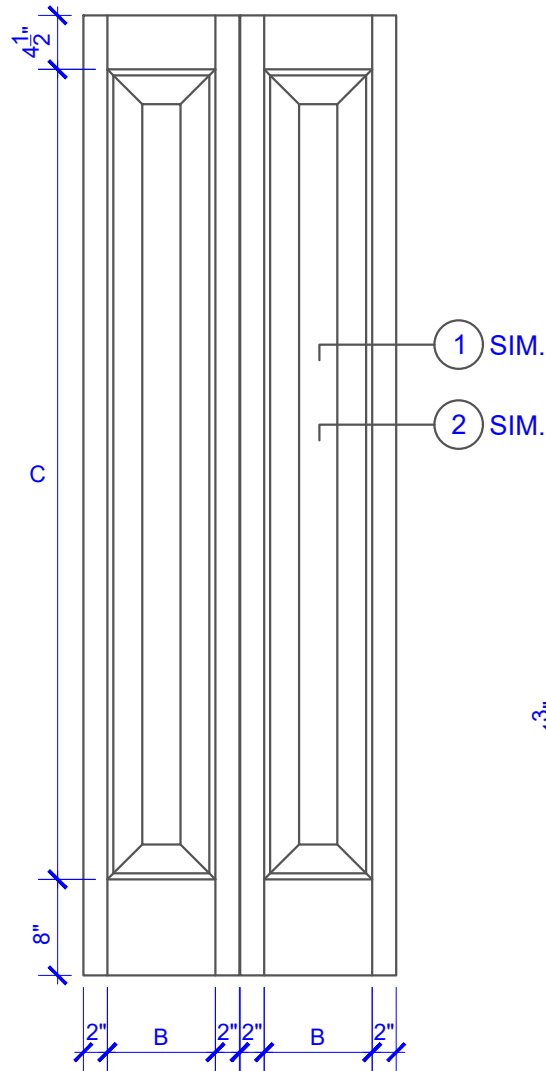

**PASSAGE, POCKET,  
BYPASS, BARN DOORS**

**BIFOLD DOORS**

DOOR COMPONENT SIZES			
DOOR WIDTH	STILE WIDTH "A"	PANEL WIDTH "B"	PANEL HEIGHT "C"
12" THRU 1-1	2"	VARIES	VARIES
1-2 THRU 1-3	3"	VARIES	VARIES
1-4 THRU 1-10	4"	VARIES	VARIES
2-0 THRU 4-0	4-1/2"	VARIES	VARIES

NOTES:

- BIFOLD LEAF WIDTHS 10-11/16"-24" WILL HAVE 2" WIDE STILES.
- ALL COMPONENTS (STILES, RAILS & MULLIONS) MEASUREMENTS ARE "NET" FACE-WIDTH DIMENSIONS, NOT INCLUDING STICKING PROFILES OR APPLIED MOULDING.