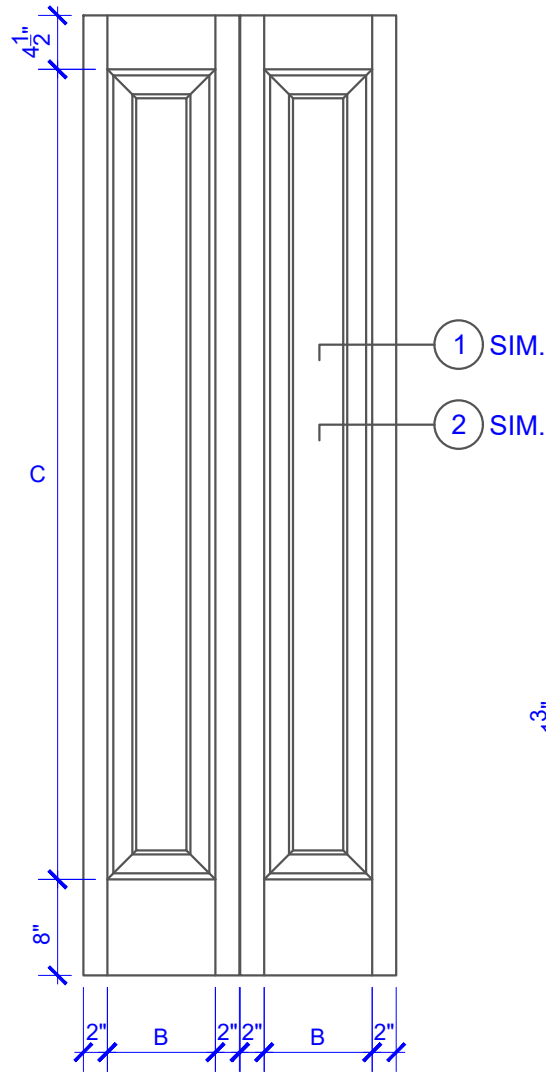

**PASSAGE, POCKET,  
BYPASS, BARN DOORS**

**BIFOLD DOORS**

DOOR COMPONENT SIZES			
DOOR WIDTH	STILE WIDTH "A"	PANEL WIDTH "B"	PANEL HEIGHT "C"
12" THRU 1-1	2"	VARIES	VARIES
1-2 THRU 1-3	3"	VARIES	VARIES
1-4 THRU 1-10	4"	VARIES	VARIES
2-0 THRU 4-0	4-1/2"	VARIES	VARIES

NOTES:

- BIFOLD LEAF WIDTHS 10-11/16"-24" WILL HAVE 2" WIDE STILES.
- ALL COMPONENTS (STILES, RAILS & MULLIONS) MEASUREMENTS ARE "NET" FACE-WIDTH DIMENSIONS, NOT INCLUDING STICKING PROFILES OR APPLIED MOULDING.