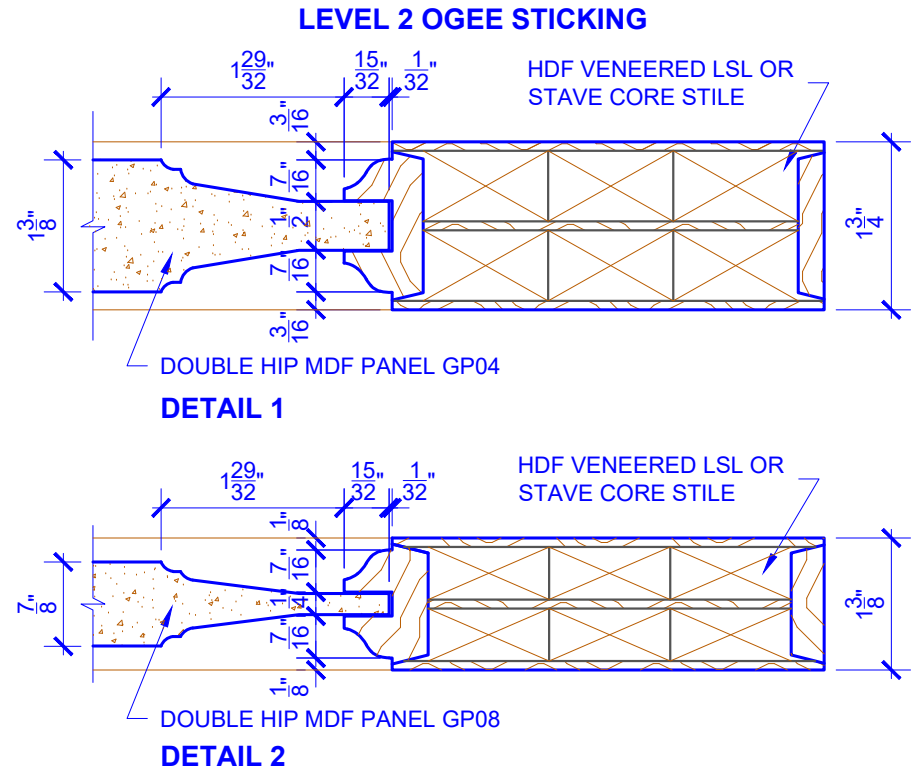

**PASSAGE, POCKET,  
BYPASS, BARN DOORS**

**BIFOLD DOORS**

DOOR COMPONENT SIZES			
DOOR WIDTH	STILE WIDTH "A"	PANEL WIDTH "B"	PANEL HEIGHT "C"
12" THRU 1-1	2"	VARIES	VARIES
1-2 THRU 1-3	3"	VARIES	VARIES
1-4 THRU 1-10	4"	VARIES	VARIES
2-0 THRU 4-0	4-1/2"	VARIES	VARIES

NOTES:

- BIFOLD LEAF WIDTHS 10-11/16"-24" WILL HAVE 2" WIDE STILES.
- ALL COMPONENTS (STILES, RAILS & MULLIONS) MEASUREMENTS ARE "NET" FACE-WIDTH DIMENSIONS, NOT INCLUDING STICKING PROFILES OR APPLIED MOULDING.