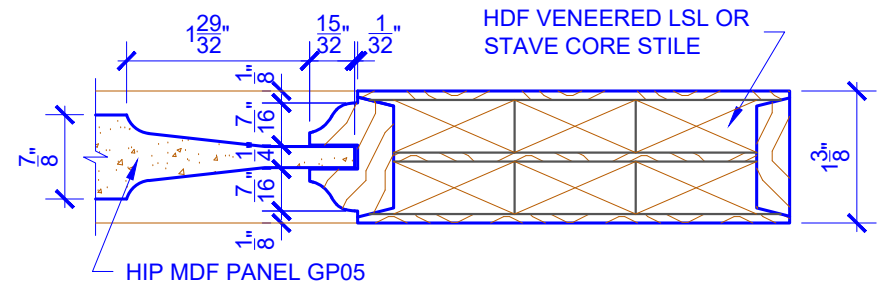

DETAIL 2

* SEE LIMITED LIFETIME WARRANTY FOR TOLERANCES AND EXCLUSIONS