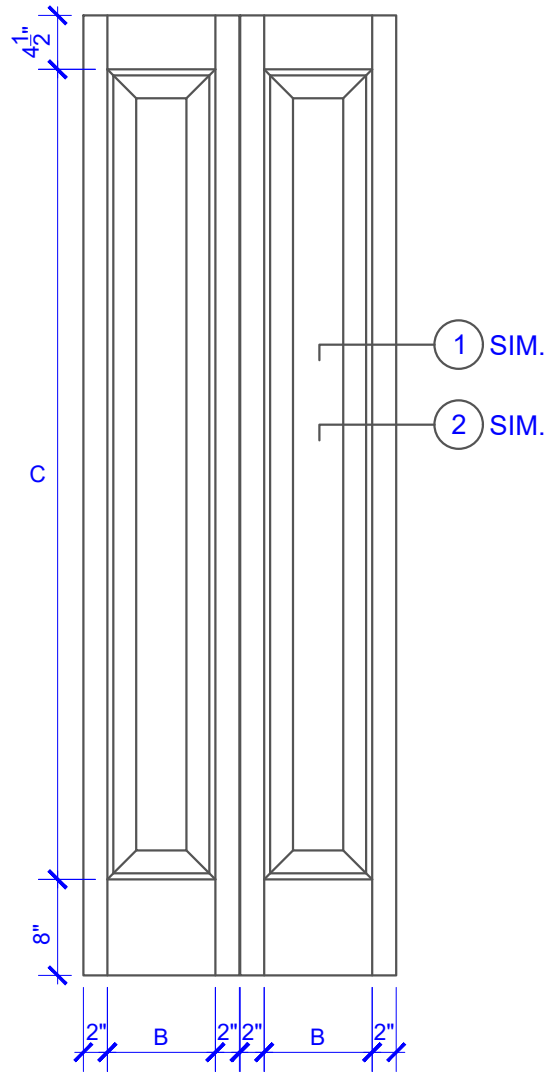

**PASSAGE, POCKET,
BYPASS, BARN DOORS**

BIFOLD DOORS

DOOR COMPONENT SIZES			
DOOR WIDTH	STILE WIDTH "A"	PANEL WIDTH "B"	PANEL HEIGHT "C"
12" THRU 1-1	2"	VARIES	VARIES
1-2 THRU 1-3	3"	VARIES	VARIES
1-4 THRU 1-10	4"	VARIES	VARIES
2-0 THRU 4-0	4-1/2"	VARIES	VARIES

NOTES:

- BIFOLD LEAF WIDTHS 10-11/16"-24" WILL HAVE 2" WIDE STILES.
- ALL COMPONENTS (STILES, RAILS & MULLIONS) MEASUREMENTS ARE "NET" FACE-WIDTH DIMENSIONS, NOT INCLUDING STICKING PROFILES OR APPLIED MOULDING.