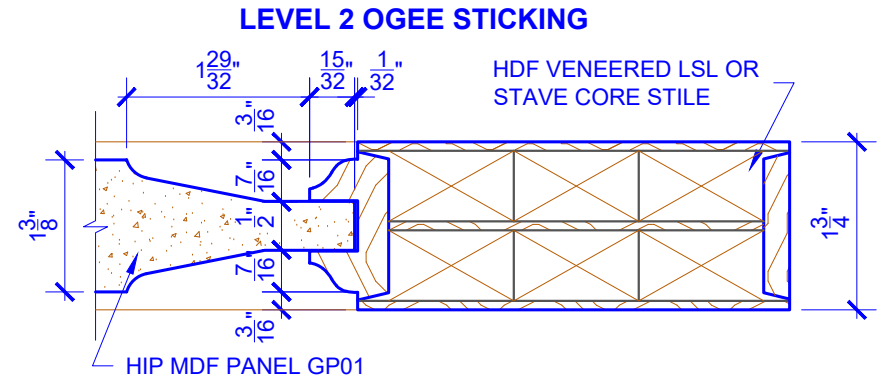

**PASSAGE, POCKET,
BYPASS, BARN DOORS**

BIFOLD DOORS

DOOR COMPONENT SIZES			
DOOR WIDTH	STILE WIDTH "A"	PANEL WIDTH "B"	PANEL HEIGHT "C"
12" THRU 1-1	2"	VARIES	VARIES
1-2 THRU 1-3	3"	VARIES	VARIES
1-4 THRU 1-10	4"	VARIES	VARIES
2-0 THRU 4-0	4-1/2"	VARIES	VARIES

NOTES:

- BIFOLD LEAF WIDTHS 10-11/16"-24" WILL HAVE 2" WIDE STILES.
- ALL COMPONENTS (STILES, RAILS & MULLIONS) MEASUREMENTS ARE "NET" FACE-WIDTH DIMENSIONS, NOT INCLUDING STICKING PROFILES OR APPLIED MOULDING.