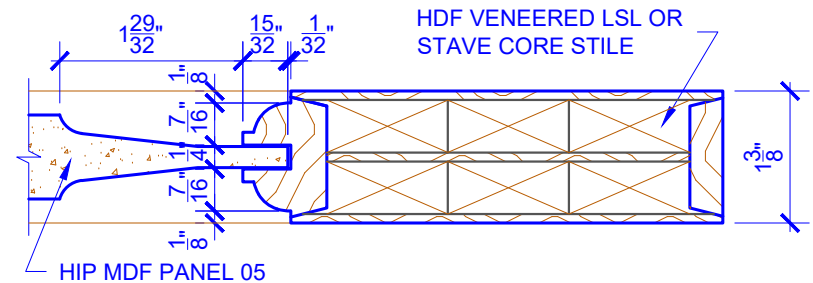

DETAIL 2

* SEE LIMITED LIFETIME WARRANTY FOR TOLERANCES AND EXCLUSIONS