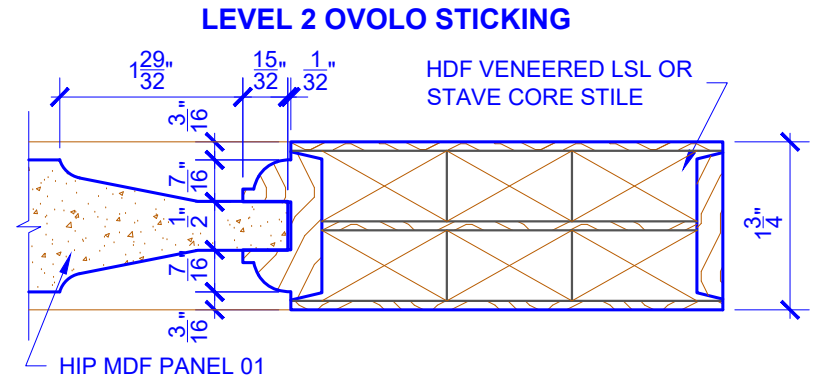

**PASSAGE, POCKET,
BYPASS, BARN DOORS**

BIFOLD DOORS

DOOR COMPONENT SIZES			
DOOR WIDTH	STILE WIDTH "A"	PANEL WIDTH "B"	PANEL HEIGHT "C"
12" THRU 1-1	2"	VARIES	VARIES
1-2 THRU 1-3	3"	VARIES	VARIES
1-4 THRU 1-10	4"	VARIES	VARIES
2-0 THRU 4-0	4-1/2"	VARIES	VARIES

NOTES:

- BIFOLD LEAF WIDTHS 10-11/16"-24" WILL HAVE 2" WIDE STILES.
- ALL COMPONENTS (STILES, RAILS & MULLIONS) MEASUREMENTS ARE "NET" FACE-WIDTH DIMENSIONS, NOT INCLUDING STICKING PROFILES OR APPLIED MOULDING.