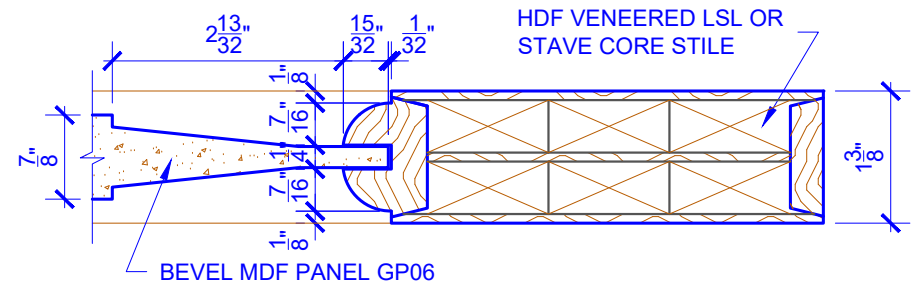

DETAIL 2

* SEE LIMITED LIFETIME WARRANTY FOR TOLERANCES AND EXCLUSIONS