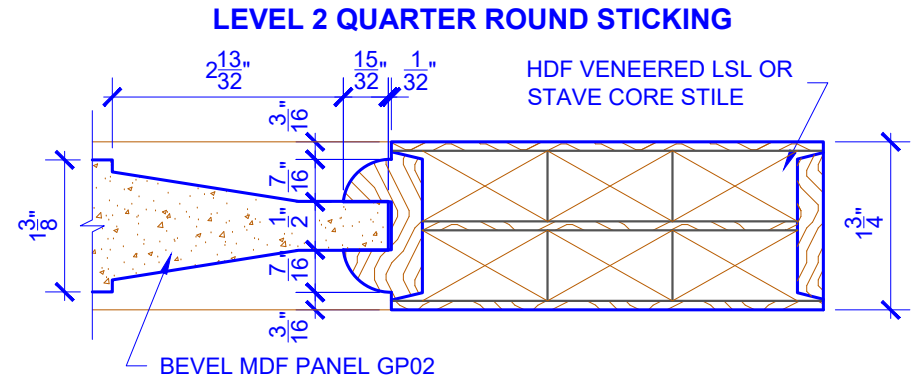

**PASSAGE, POCKET,
BYPASS, BARN DOORS**

BIFOLD DOORS

DOOR COMPONENT SIZES			
DOOR WIDTH	STILE WIDTH "A"	PANEL WIDTH "B"	PANEL HEIGHT "C"
12" THRU 1-1	2"	VARIES	VARIES
1-2 THRU 1-3	3"	VARIES	VARIES
1-4 THRU 1-10	4"	VARIES	VARIES
2-0 THRU 4-0	4-1/2"	VARIES	VARIES

NOTES:

- BIFOLD LEAF WIDTHS 10-11/16"-24" WILL HAVE 2" WIDE STILES.
- ALL COMPONENTS (STILES, RAILS & MULLIONS) MEASUREMENTS ARE "NET" FACE-WIDTH DIMENSIONS, NOT INCLUDING STICKING PROFILES OR APPLIED MOULDING.