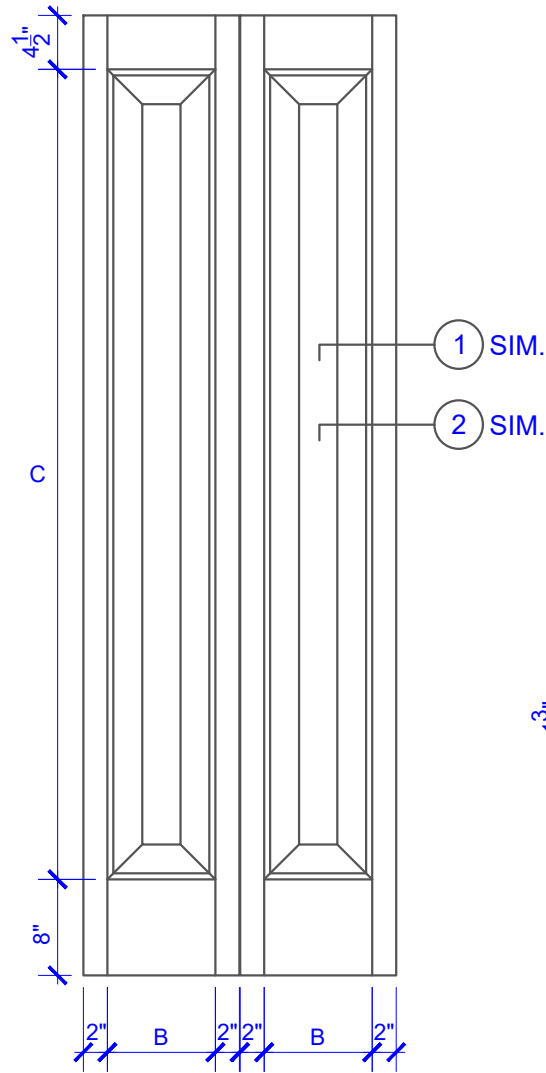

**PASSAGE, POCKET,
BYPASS, BARN DOORS**

BIFOLD DOORS

DOOR COMPONENT SIZES			
DOOR WIDTH	STILE WIDTH "A"	PANEL WIDTH "B"	PANEL HEIGHT "C"
12" THRU 1-1	2"	VARIES	VARIES
1-2 THRU 1-3	3"	VARIES	VARIES
1-4 THRU 1-10	4"	VARIES	VARIES
2-0 THRU 4-0	4-1/2"	VARIES	VARIES

NOTES:

- BIFOLD LEAF WIDTHS 10-11/16"-24" WILL HAVE 2" WIDE STILES.
- ALL COMPONENTS (STILES, RAILS & MULLIONS) MEASUREMENTS ARE "NET" FACE-WIDTH DIMENSIONS, NOT INCLUDING STICKING PROFILES OR APPLIED MOULDING.