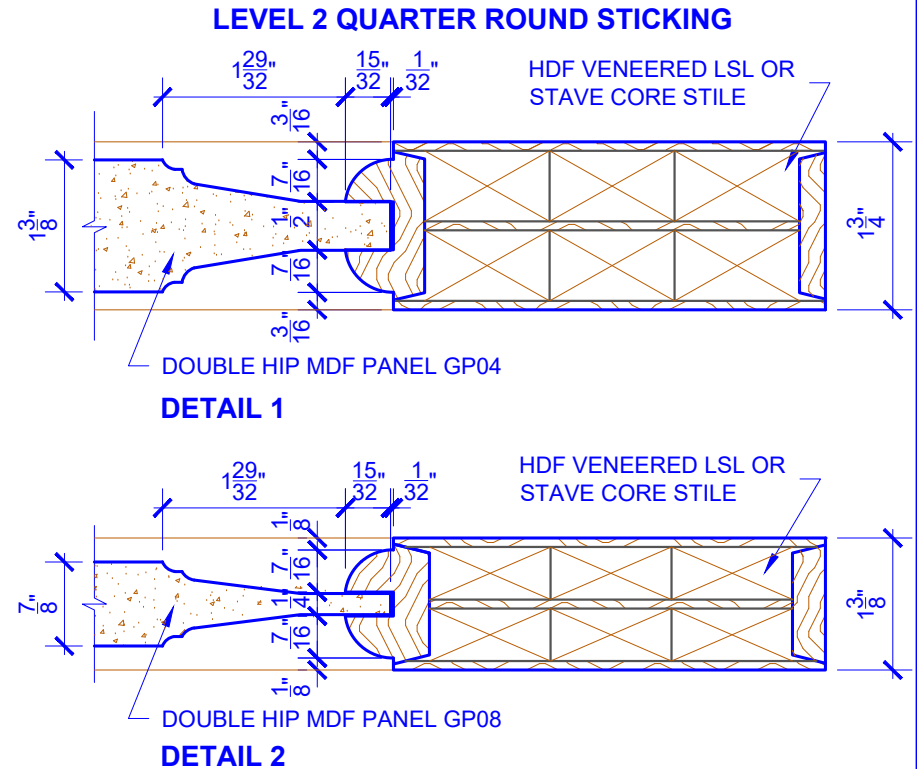

**PASSAGE, POCKET,
BYPASS, BARN DOORS**

BIFOLD DOORS

DOOR COMPONENT SIZES			
DOOR WIDTH	STILE WIDTH "A"	PANEL WIDTH "B"	PANEL HEIGHT "C"
12" THRU 1-1	2"	VARIES	VARIES
1-2 THRU 1-3	3"	VARIES	VARIES
1-4 THRU 1-10	4"	VARIES	VARIES
2-0 THRU 4-0	4-1/2"	VARIES	VARIES

NOTES:

1. BIFOLD LEAF WIDTHS 10-11/16"-24" WILL HAVE 2" WIDE STILES.
2. ALL COMPONENTS (STILES, RAILS & MULLIONS) MEASUREMENTS ARE "NET" FACE-WIDTH DIMENSIONS, NOT INCLUDING STICKING PROFILES OR APPLIED MOULDING.