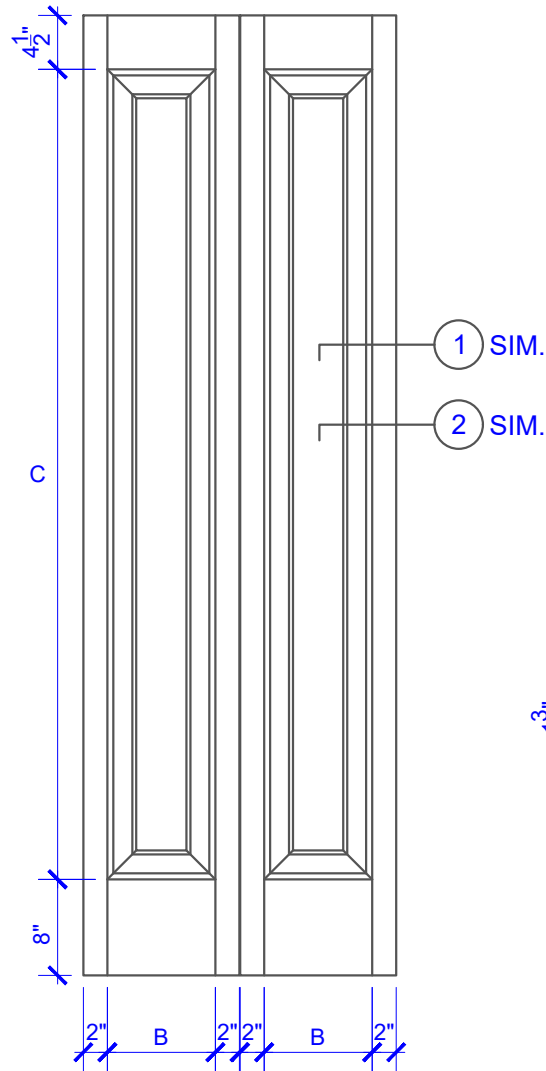

**PASSAGE, POCKET,
BYPASS, BARN DOORS**

BIFOLD DOORS

DOOR COMPONENT SIZES			
DOOR WIDTH	STILE WIDTH "A"	PANEL WIDTH "B"	PANEL HEIGHT "C"
12" THRU 1-1	2"	VARIES	VARIES
1-2 THRU 1-3	3"	VARIES	VARIES
1-4 THRU 1-10	4"	VARIES	VARIES
2-0 THRU 4-0	4-1/2"	VARIES	VARIES

NOTES:

1. BIFOLD LEAF WIDTHS 10-11/16"-24" WILL HAVE 2" WIDE STILES.
2. ALL COMPONENTS (STILES, RAILS & MULLIONS) MEASUREMENTS ARE "NET" FACE-WIDTH DIMENSIONS, NOT INCLUDING STICKING PROFILES OR APPLIED MOULDING.