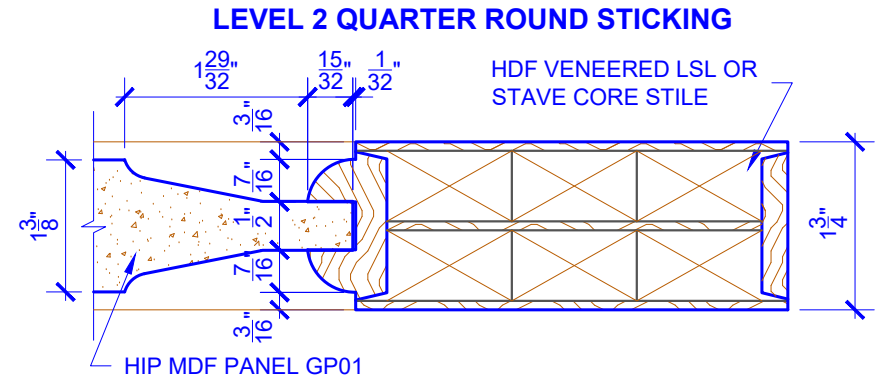

**PASSAGE, POCKET,
BYPASS, BARN DOORS**

BIFOLD DOORS

DOOR COMPONENT SIZES			
DOOR WIDTH	STILE WIDTH "A"	PANEL WIDTH "B"	PANEL HEIGHT "C"
12" THRU 1-1	2"	VARIES	VARIES
1-2 THRU 1-3	3"	VARIES	VARIES
1-4 THRU 1-10	4"	VARIES	VARIES
2-0 THRU 4-0	4-1/2"	VARIES	VARIES

NOTES:

1. BIFOLD LEAF WIDTHS 10-11/16"-24" WILL HAVE 2" WIDE STILES.
2. ALL COMPONENTS (STILES, RAILS & MULLIONS) MEASUREMENTS ARE "NET" FACE-WIDTH DIMENSIONS, NOT INCLUDING STICKING PROFILES OR APPLIED MOULDING.