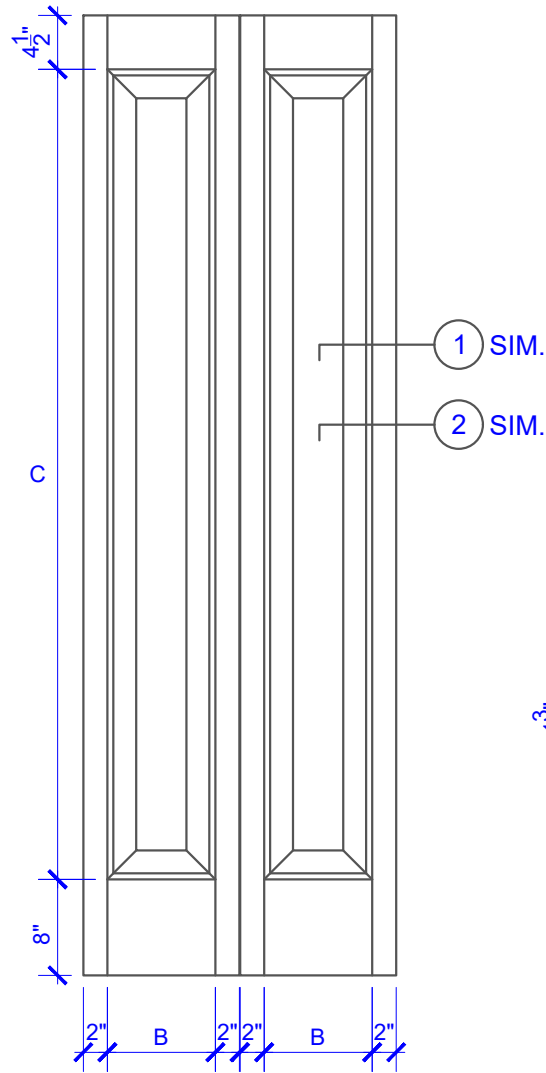

**PASSAGE, POCKET,
BYPASS, BARN DOORS**

BIFOLD DOORS

DOOR COMPONENT SIZES			
DOOR WIDTH	STILE WIDTH "A"	PANEL WIDTH "B"	PANEL HEIGHT "C"
12" THRU 1-1	2"	VARIES	VARIES
1-2 THRU 1-3	3"	VARIES	VARIES
1-4 THRU 1-10	4"	VARIES	VARIES
2-0 THRU 4-0	4-1/2"	VARIES	VARIES

NOTES:

1. BIFOLD LEAF WIDTHS 10-11/16"-24" WILL HAVE 2" WIDE STILES.
2. ALL COMPONENTS (STILES, RAILS & MULLIONS) MEASUREMENTS ARE "NET" FACE-WIDTH DIMENSIONS, NOT INCLUDING STICKING PROFILES OR APPLIED MOULDING.