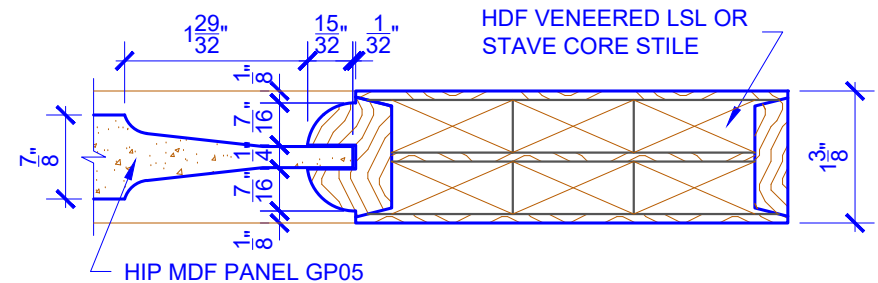

DETAIL 2

* SEE LIMITED LIFETIME WARRANTY FOR TOLERANCES AND EXCLUSIONS