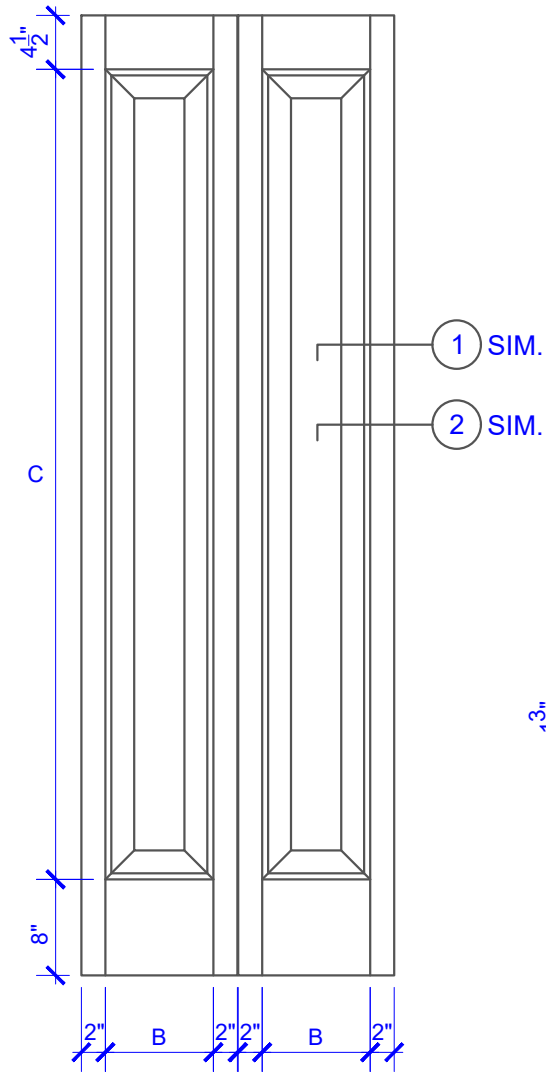

**PASSAGE, POCKET,
BYPASS, BARN DOORS**

BIFOLD DOORS

DOOR COMPONENT SIZES			
DOOR WIDTH	STILE WIDTH "A"	PANEL WIDTH "B"	PANEL HEIGHT "C"
12" THRU 1-1	2"	VARIES	VARIES
1-2 THRU 1-3	3"	VARIES	VARIES
1-4 THRU 1-10	4"	VARIES	VARIES
2-0 THRU 4-0	4-1/2"	VARIES	VARIES

NOTES:

1. BIFOLD LEAF WIDTHS 10-11/16"-24" WILL HAVE 2" WIDE STILES.
2. ALL COMPONENTS (STILES, RAILS & MULLIONS) MEASUREMENTS ARE "NET" FACE-WIDTH DIMENSIONS, NOT INCLUDING STICKING PROFILES OR APPLIED MOULDING.