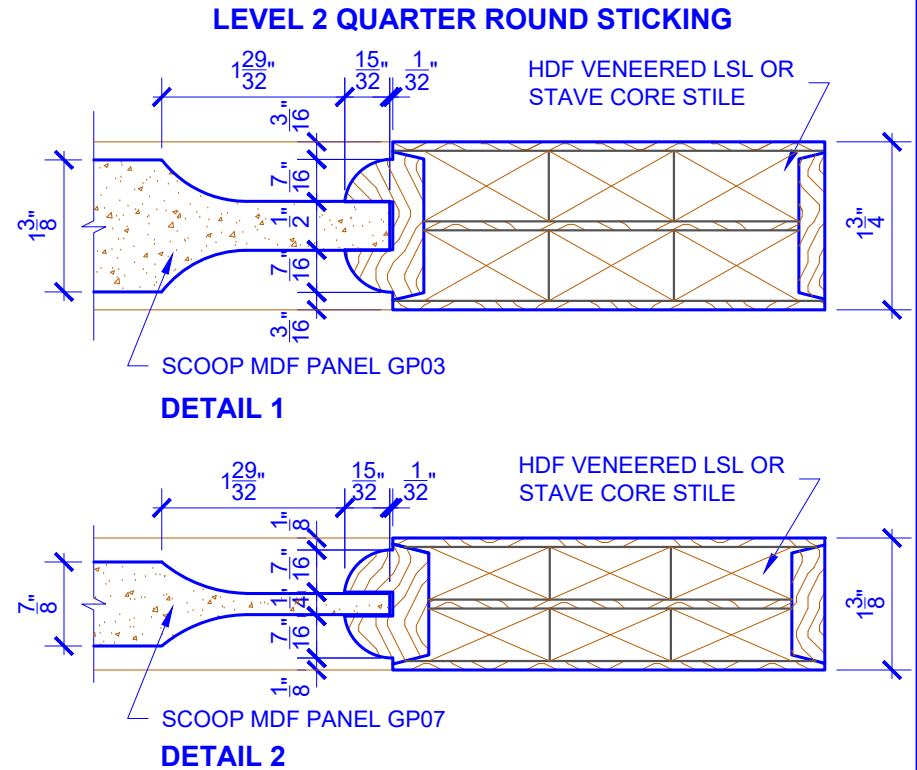

**PASSAGE, POCKET,
BYPASS, BARN DOORS**

BIFOLD DOORS

DOOR COMPONENT SIZES			
DOOR WIDTH	STILE WIDTH "A"	PANEL WIDTH "B"	PANEL HEIGHT "C"
12" THRU 1-1	2"	VARIES	VARIES
1-2 THRU 1-3	3"	VARIES	VARIES
1-4 THRU 1-10	4"	VARIES	VARIES
2-0 THRU 4-0	4-1/2"	VARIES	VARIES

NOTES:

1. BIFOLD LEAF WIDTHS 10-11/16"-24" WILL HAVE 2" WIDE STILES.
2. ALL COMPONENTS (STILES, RAILS & MULLIONS) MEASUREMENTS ARE "NET" FACE-WIDTH DIMENSIONS, NOT INCLUDING STICKING PROFILES OR APPLIED MOULDING.