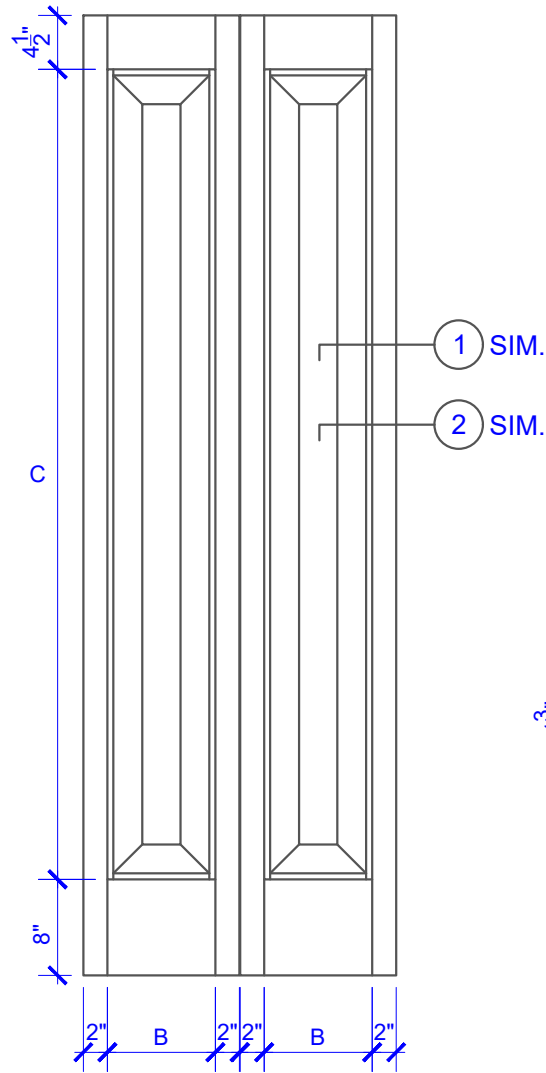

**PASSAGE, POCKET,
BYPASS, BARN DOORS**

BIFOLD DOORS

DOOR COMPONENT SIZES			
DOOR WIDTH	STILE WIDTH "A"	PANEL WIDTH "B"	PANEL HEIGHT "C"
12" THRU 1-1	2"	VARIES	VARIES
1-2 THRU 1-3	3"	VARIES	VARIES
1-4 THRU 1-10	4"	VARIES	VARIES
2-0 THRU 4-0	4-1/2"	VARIES	VARIES

NOTES:

1. BIFOLD LEAF WIDTHS 10-11/16"-24" WILL HAVE 2" WIDE STILES.
2. ALL COMPONENTS (STILES, RAILS & MULLIONS) MEASUREMENTS ARE "NET" FACE-WIDTH DIMENSIONS, NOT INCLUDING STICKING PROFILES OR APPLIED MOULDING.