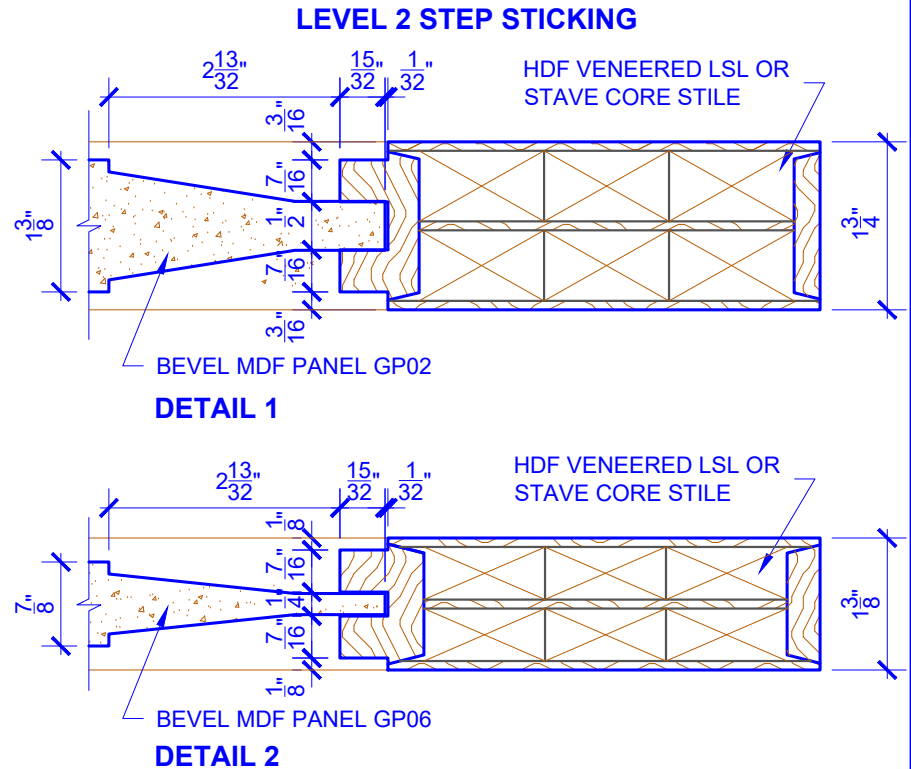

**PASSAGE, POCKET,
BYPASS, BARN DOORS**

BIFOLD DOORS

DOOR COMPONENT SIZES			
DOOR WIDTH	STILE WIDTH "A"	PANEL WIDTH "B"	PANEL HEIGHT "C"
12" THRU 1-1	2"	VARIES	VARIES
1-2 THRU 1-3	3"	VARIES	VARIES
1-4 THRU 1-10	4"	VARIES	VARIES
2-0 THRU 4-0	4-1/2"	VARIES	VARIES

NOTES:

1. BIFOLD LEAF WIDTHS 10-11/16"-24" WILL HAVE 2" WIDE STILES.
2. ALL COMPONENTS (STILES, RAILS & MULLIONS) MEASUREMENTS ARE "NET" FACE-WIDTH DIMENSIONS, NOT INCLUDING STICKING PROFILES OR APPLIED MOULDING.