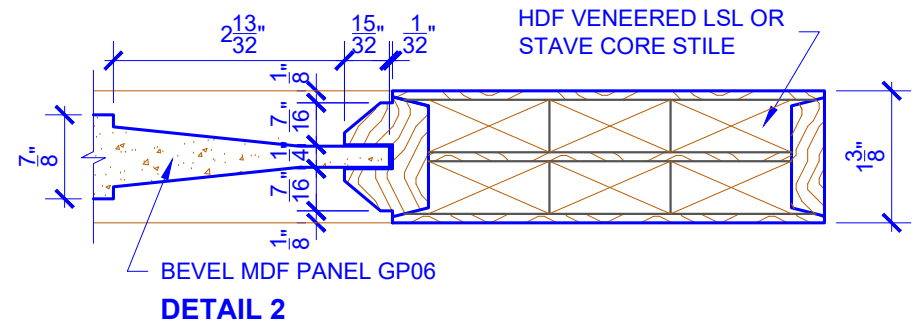

**PASSAGE, POCKET,
BYPASS, BARN DOORS**

BIFOLD DOORS

DOOR COMPONENT SIZES			
DOOR WIDTH	STILE WIDTH "A"	PANEL WIDTH "B"	TOP PANEL HEIGHT "C"
12" THRU 1-1	2"	VARIES	VARIES
1-2 THRU 1-3	3"	VARIES	VARIES
1-4 THRU 1-10	4"	VARIES	VARIES
2-0 THRU 4-0	4-1/2"	VARIES	VARIES

NOTES:

- BIFOLD LEAF WIDTHS 10-11/16"-24" WILL HAVE 2" WIDE STILES.
- ALL COMPONENTS (STILES, RAILS & MULLIONS) MEASUREMENTS ARE "NET" FACE-WIDTH DIMENSIONS, NOT INCLUDING STICKING PROFILES OR APPLIED MOULDING.