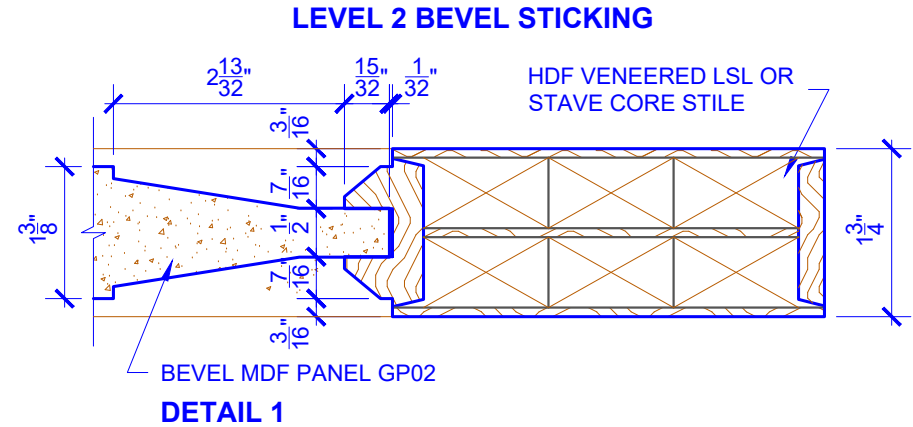

**PASSAGE, POCKET,
BYPASS, BARN DOORS**

BIFOLD DOORS

DOOR COMPONENT SIZES			
DOOR WIDTH	STILE WIDTH "A"	PANEL WIDTH "B"	TOP PANEL HEIGHT "C"
12" THRU 1-1	2"	VARIES	VARIES
1-2 THRU 1-3	3"	VARIES	VARIES
1-4 THRU 1-10	4"	VARIES	VARIES
2-0 THRU 4-0	4-1/2"	VARIES	VARIES

NOTES:

- BIFOLD LEAF WIDTHS 10-11/16"-24" WILL HAVE 2" WIDE STILES.
- ALL COMPONENTS (STILES, RAILS & MULLIONS) MEASUREMENTS ARE "NET" FACE-WIDTH DIMENSIONS, NOT INCLUDING STICKING PROFILES OR APPLIED MOULDING.