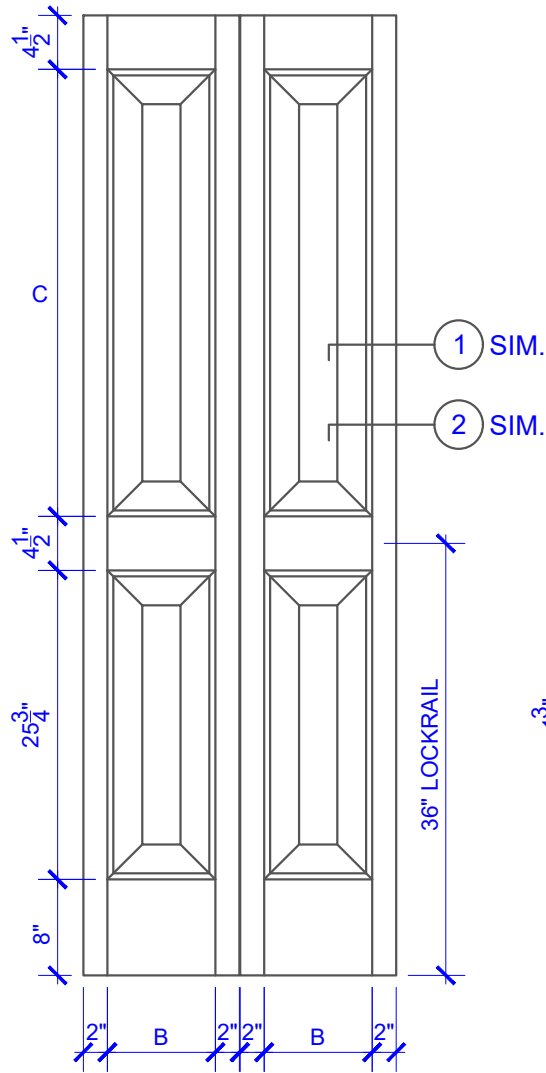

**PASSAGE, POCKET,
BYPASS, BARN DOORS**

BIFOLD DOORS

DOOR COMPONENT SIZES			
DOOR WIDTH	STILE WIDTH "A"	PANEL WIDTH "B"	TOP PANEL HEIGHT "C"
12" THRU 1-1	2"	VARIES	VARIES
1-2 THRU 1-3	3"	VARIES	VARIES
1-4 THRU 1-10	4"	VARIES	VARIES
2-0 THRU 4-0	4-1/2"	VARIES	VARIES

NOTES:

- BIFOLD LEAF WIDTHS 10-11/16"-24" WILL HAVE 2" WIDE STILES.
- ALL COMPONENTS (STILES, RAILS & MULLIONS) MEASUREMENTS ARE "NET" FACE-WIDTH DIMENSIONS, NOT INCLUDING STICKING PROFILES OR APPLIED MOULDING.