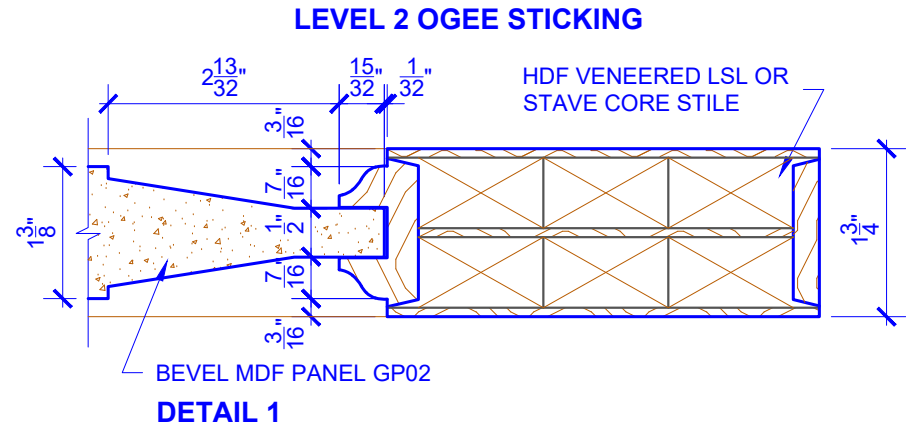

**PASSAGE, POCKET,
BYPASS, BARN DOORS**

BIFOLD DOORS

DOOR COMPONENT SIZES			
DOOR WIDTH	STILE WIDTH "A"	PANEL WIDTH "B"	TOP PANEL HEIGHT "C"
12" THRU 1-1	2"	VARIES	VARIES
1-2 THRU 1-3	3"	VARIES	VARIES
1-4 THRU 1-10	4"	VARIES	VARIES
2-0 THRU 4-0	4-1/2"	VARIES	VARIES

NOTES:

- BIFOLD LEAF WIDTHS 10-11/16"-24" WILL HAVE 2" WIDE STILES.
- ALL COMPONENTS (STILES, RAILS & MULLIONS) MEASUREMENTS ARE "NET" FACE-WIDTH DIMENSIONS, NOT INCLUDING STICKING PROFILES OR APPLIED MOULDING.