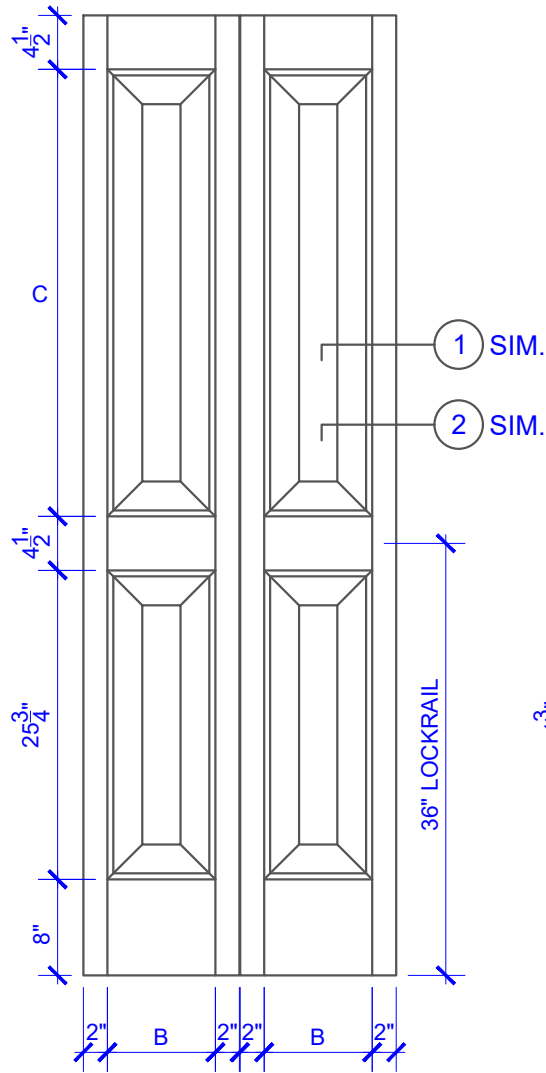

**PASSAGE, POCKET,
BYPASS, BARN DOORS**

BIFOLD DOORS

DOOR COMPONENT SIZES			
DOOR WIDTH	STILE WIDTH "A"	PANEL WIDTH "B"	TOP PANEL HEIGHT "C"
12" THRU 1-1	2"	VARIES	VARIES
1-2 THRU 1-3	3"	VARIES	VARIES
1-4 THRU 1-10	4"	VARIES	VARIES
2-0 THRU 4-0	4-1/2"	VARIES	VARIES

NOTES:

- BIFOLD LEAF WIDTHS 10-11/16"-24" WILL HAVE 2" WIDE STILES.
- ALL COMPONENTS (STILES, RAILS & MULLIONS) MEASUREMENTS ARE "NET" FACE-WIDTH DIMENSIONS, NOT INCLUDING STICKING PROFILES OR APPLIED MOULDING.