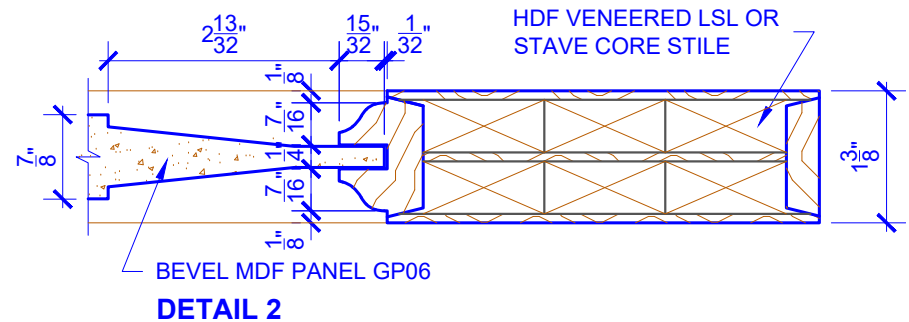

**PASSAGE, POCKET,
BYPASS, BARN DOORS**

BIFOLD DOORS

DOOR COMPONENT SIZES			
DOOR WIDTH	STILE WIDTH "A"	PANEL WIDTH "B"	TOP PANEL HEIGHT "C"
12" THRU 1-1	2"	VARIES	VARIES
1-2 THRU 1-3	3"	VARIES	VARIES
1-4 THRU 1-10	4"	VARIES	VARIES
2-0 THRU 4-0	4-1/2"	VARIES	VARIES

NOTES:

- BIFOLD LEAF WIDTHS 10-11/16"-24" WILL HAVE 2" WIDE STILES.
- ALL COMPONENTS (STILES, RAILS & MULLIONS) MEASUREMENTS ARE "NET" FACE-WIDTH DIMENSIONS, NOT INCLUDING STICKING PROFILES OR APPLIED MOULDING.