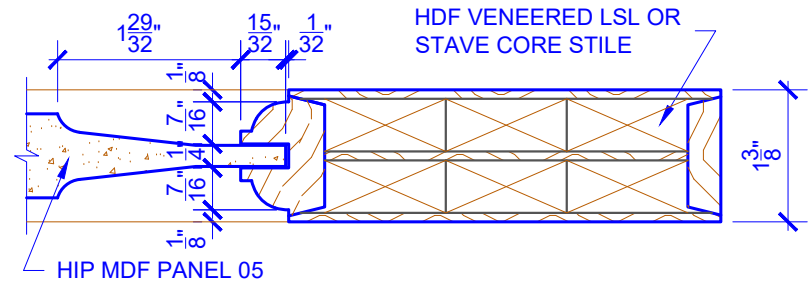

**PASSAGE, POCKET,
BYPASS, BARN DOORS**

BIFOLD DOORS

DOOR COMPONENT SIZES

DOOR WIDTH	STILE WIDTH "A"	PANEL WIDTH "B"	TOP PANEL HEIGHT "C"
12" THRU 1-1	2"	VARIABLES	VARIABLES
1-2 THRU 1-3	3"	VARIABLES	VARIABLES
1-4 THRU 1-10	4"	VARIABLES	VARIABLES
2-0 THRU 4-0	4-1/2"	VARIABLES	VARIABLES

NOTES:

1. BIFOLD LEAF WIDTHS 10-11/16"-24" WILL HAVE 2" WIDE STILES.
2. ALL COMPONENTS (STILES, RAILS & MULLIONS) MEASUREMENTS ARE "NET" FACE-WIDTH DIMENSIONS, NOT INCLUDING STICKING PROFILES OR APPLIED MOULDING.

LEVEL 2 OVOLO STICKING

DETAIL 1

DETAIL 2

* SEE LIMITED LIFETIME WARRANTY FOR TOLERANCES AND EXCLUSIONS