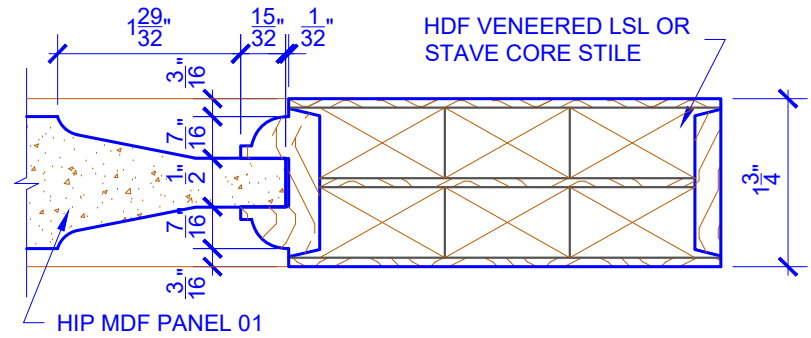

**PASSAGE, POCKET,
BYPASS, BARN DOORS**

BIFOLD DOORS

DOOR COMPONENT SIZES

DOOR WIDTH	STILE WIDTH "A"	PANEL WIDTH "B"	TOP PANEL HEIGHT "C"
12" THRU 1-1	2"	VARIABLES	VARIABLES
1-2 THRU 1-3	3"	VARIABLES	VARIABLES
1-4 THRU 1-10	4"	VARIABLES	VARIABLES
2-0 THRU 4-0	4-1/2"	VARIABLES	VARIABLES

NOTES:

1. BIFOLD LEAF WIDTHS 10-11/16"-24" WILL HAVE 2" WIDE STILES.
2. ALL COMPONENTS (STILES, RAILS & MULLIONS) MEASUREMENTS ARE "NET" FACE-WIDTH DIMENSIONS, NOT INCLUDING STICKING PROFILES OR APPLIED MOULDING.

LEVEL 2 OVOLO STICKING

DETAIL 1

DETAIL 2

* SEE LIMITED LIFETIME WARRANTY FOR TOLERANCES AND EXCLUSIONS