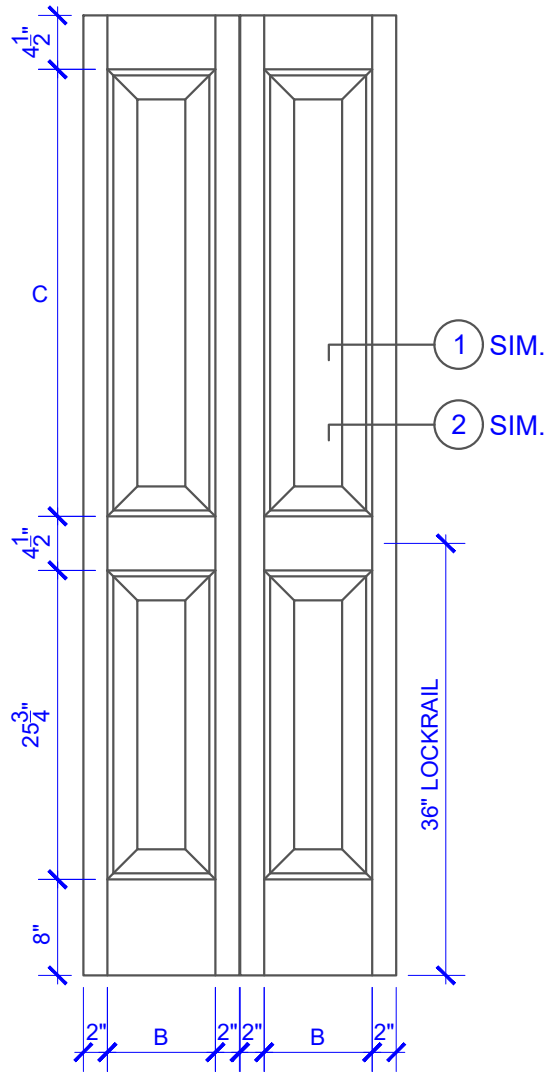

**PASSAGE, POCKET,
BYPASS, BARN DOORS**

BIFOLD DOORS

DOOR COMPONENT SIZES

DOOR WIDTH	STILE WIDTH "A"	PANEL WIDTH "B"	TOP PANEL HEIGHT "C"
12" THRU 1-1	2"	VARIABLES	VARIABLES
1-2 THRU 1-3	3"	VARIABLES	VARIABLES
1-4 THRU 1-10	4"	VARIABLES	VARIABLES
2-0 THRU 4-0	4-1/2"	VARIABLES	VARIABLES

NOTES:

1. BIFOLD LEAF WIDTHS 10-11/16"-24" WILL HAVE 2" WIDE STILES.
2. ALL COMPONENTS (STILES, RAILS & MULLIONS) MEASUREMENTS ARE "NET" FACE-WIDTH DIMENSIONS, NOT INCLUDING STICKING PROFILES OR APPLIED MOULDING.