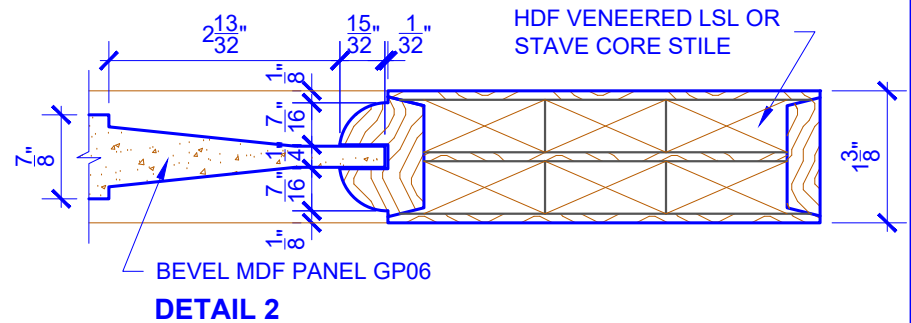

**PASSAGE, POCKET,
BYPASS, BARN DOORS**

BIFOLD DOORS

DOOR COMPONENT SIZES			
DOOR WIDTH	STILE WIDTH "A"	PANEL WIDTH "B"	TOP PANEL HEIGHT "C"
12" THRU 1-1	2"	VARIES	VARIES
1-2 THRU 1-3	3"	VARIES	VARIES
1-4 THRU 1-10	4"	VARIES	VARIES
2-0 THRU 4-0	4-1/2"	VARIES	VARIES

NOTES:

- BIFOLD LEAF WIDTHS 10-11/16"-24" WILL HAVE 2" WIDE STILES.
- ALL COMPONENTS (STILES, RAILS & MULLIONS) MEASUREMENTS ARE "NET" FACE-WIDTH DIMENSIONS, NOT INCLUDING STICKING PROFILES OR APPLIED MOULDING.