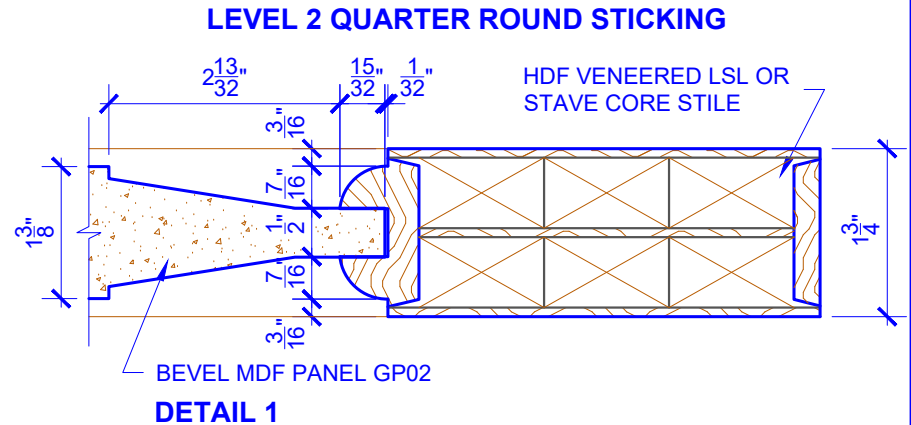

**PASSAGE, POCKET,
BYPASS, BARN DOORS**

BIFOLD DOORS

DOOR COMPONENT SIZES			
DOOR WIDTH	STILE WIDTH "A"	PANEL WIDTH "B"	TOP PANEL HEIGHT "C"
12" THRU 1-1	2"	VARIES	VARIES
1-2 THRU 1-3	3"	VARIES	VARIES
1-4 THRU 1-10	4"	VARIES	VARIES
2-0 THRU 4-0	4-1/2"	VARIES	VARIES

NOTES:

- BIFOLD LEAF WIDTHS 10-11/16"-24" WILL HAVE 2" WIDE STILES.
- ALL COMPONENTS (STILES, RAILS & MULLIONS) MEASUREMENTS ARE "NET" FACE-WIDTH DIMENSIONS, NOT INCLUDING STICKING PROFILES OR APPLIED MOULDING.