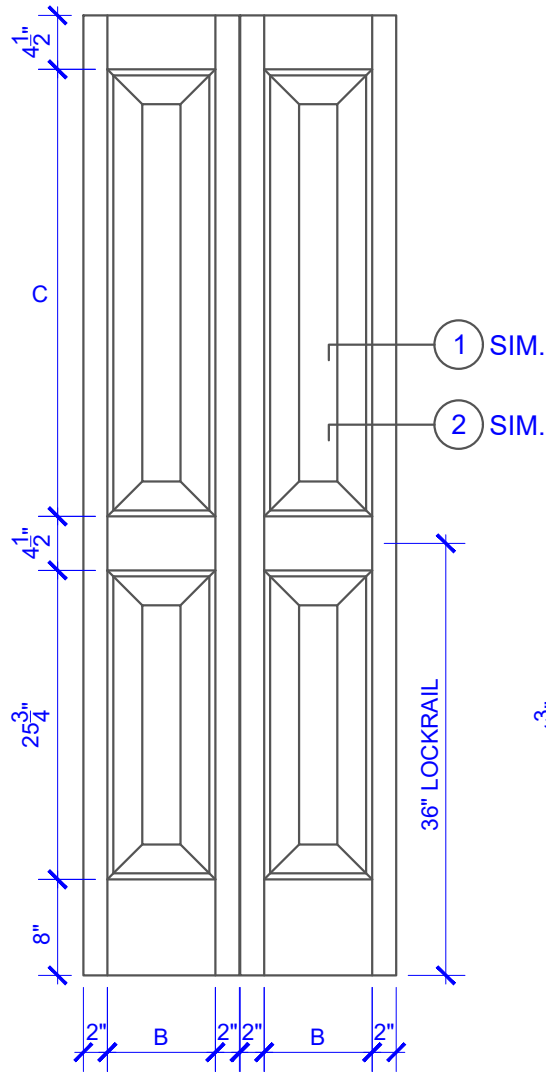

**PASSAGE, POCKET,
BYPASS, BARN DOORS**

BIFOLD DOORS

DOOR COMPONENT SIZES			
DOOR WIDTH	STILE WIDTH "A"	PANEL WIDTH "B"	TOP PANEL HEIGHT "C"
12" THRU 1-1	2"	VARIES	VARIES
1-2 THRU 1-3	3"	VARIES	VARIES
1-4 THRU 1-10	4"	VARIES	VARIES
2-0 THRU 4-0	4-1/2"	VARIES	VARIES

NOTES:

- BIFOLD LEAF WIDTHS 10-11/16"-24" WILL HAVE 2" WIDE STILES.
- ALL COMPONENTS (STILES, RAILS & MULLIONS) MEASUREMENTS ARE "NET" FACE-WIDTH DIMENSIONS, NOT INCLUDING STICKING PROFILES OR APPLIED MOULDING.