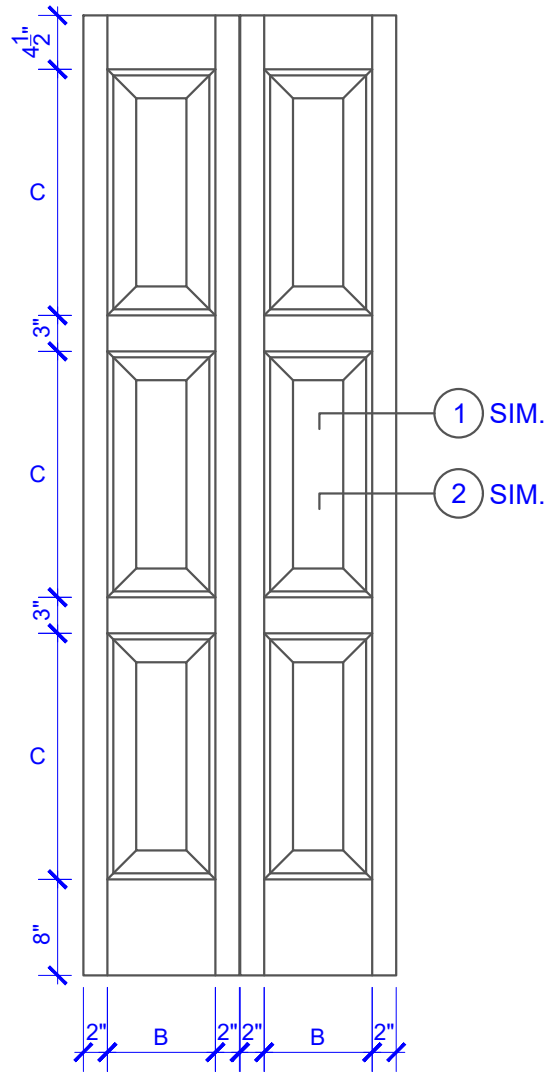

**PASSAGE, POCKET,
BYPASS, BARN DOORS**

BIFOLD DOORS

DOOR COMPONENT SIZES			
DOOR WIDTH	STILE WIDTH "A"	PANEL WIDTH "B"	PANEL HEIGHT "C"
1-0 THRU 1-1	2"	VARIES	VARIES
1-2 THRU 1-3	3"	VARIES	VARIES
1-4 THRU 1-10	4"	VARIES	VARIES
2-0 THRU 4-0	4-1/2"	VARIES	VARIES

NOTES:

1. BIFOLD LEAF WIDTHS 10-11/16"-24" WILL HAVE 2" WIDE STILES.
2. ALL COMPONENTS (STILES, RAILS & MULLIONS) MEASUREMENTS ARE "NET" FACE-WIDTH DIMENSIONS, NOT INCLUDING STICKING PROFILES OR APPLIED MOULDING.