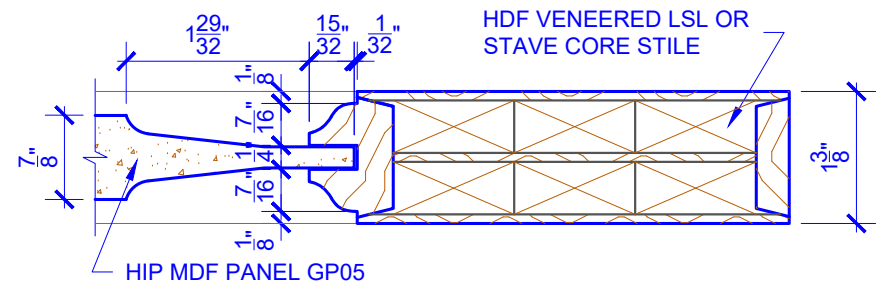

DETAIL 2

* SEE LIMITED LIFETIME WARRANTY FOR TOLERANCES AND EXCLUSIONS