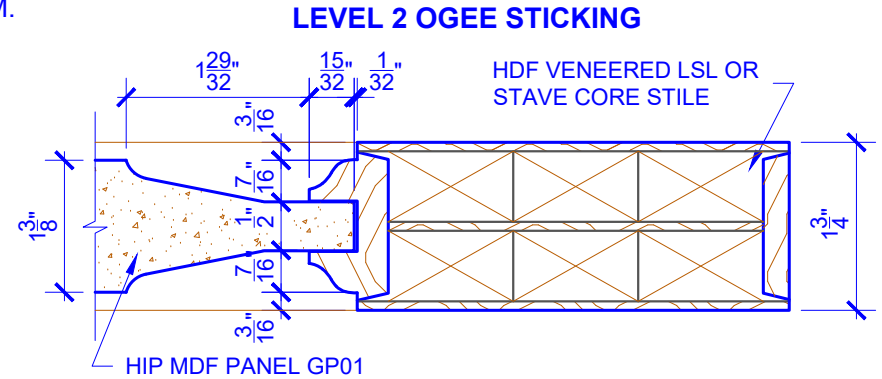

**PASSAGE, POCKET,
BYPASS, BARN DOORS**

BIFOLD DOORS

DOOR COMPONENT SIZES			
DOOR WIDTH	STILE WIDTH "A"	PANEL WIDTH "B"	PANEL HEIGHT "C"
1-0 THRU 1-1	2"	VARIES	VARIES
1-2 THRU 1-3	3"	VARIES	VARIES
1-4 THRU 1-10	4"	VARIES	VARIES
2-0 THRU 4-0	4-1/2"	VARIES	VARIES

NOTES:

1. BIFOLD LEAF WIDTHS 10-11/16"-24" WILL HAVE 2" WIDE STILES.
2. ALL COMPONENTS (STILES, RAILS & MULLIONS) MEASUREMENTS ARE "NET" FACE-WIDTH DIMENSIONS, NOT INCLUDING STICKING PROFILES OR APPLIED MOULDING.