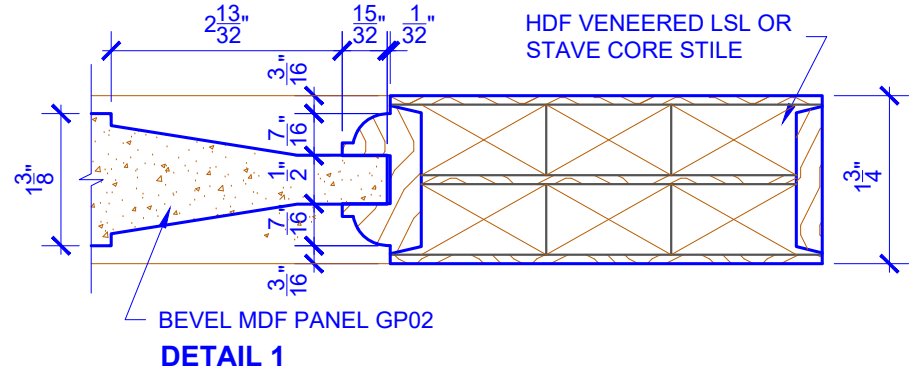

LEVEL 2 OVOLO STICKING