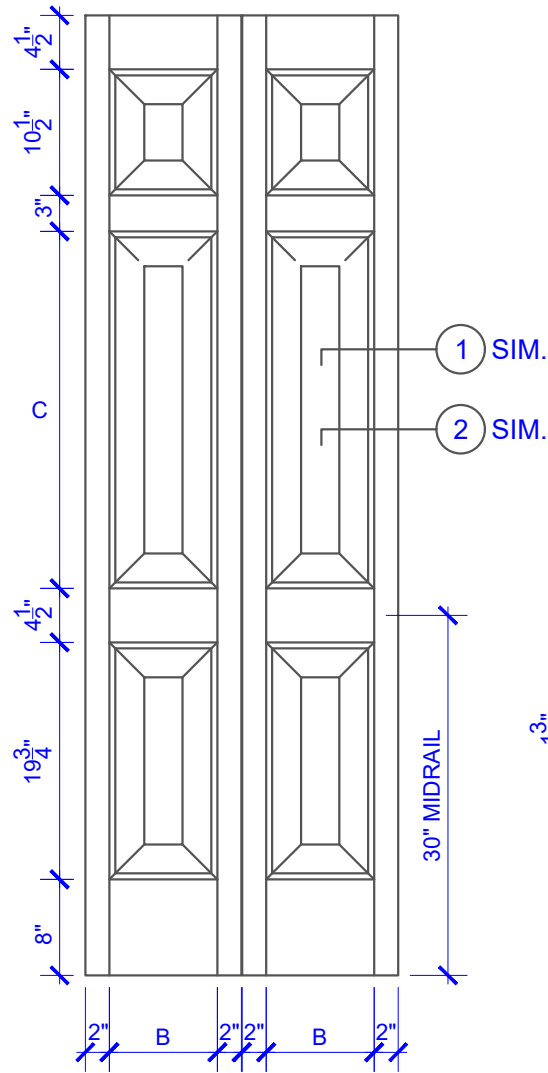

**PASSAGE, POCKET,
BYPASS, BARN DOORS**

BIFOLD DOORS

DOOR COMPONENT SIZES			
DOOR WIDTH	STILE WIDTH "A"	PANEL WIDTH "B"	PANEL HEIGHT "C"
1-0 THRU 1-1	2"	VARIES	VARIES
1-2 THRU 1-3	3"	VARIES	VARIES
1-4 THRU 1-10	4"	VARIES	VARIES
2-0 THRU 4-0	4-1/2"	VARIES	VARIES

NOTES:

- BIFOLD LEAF WIDTHS 10-11/16"-24" WILL HAVE 2" WIDE STILES.
- ALL COMPONENTS (STILES, RAILS & MULLIONS) MEASUREMENTS ARE "NET" FACE-WIDTH DIMENSIONS, NOT INCLUDING STICKING PROFILES OR APPLIED MOULDING.