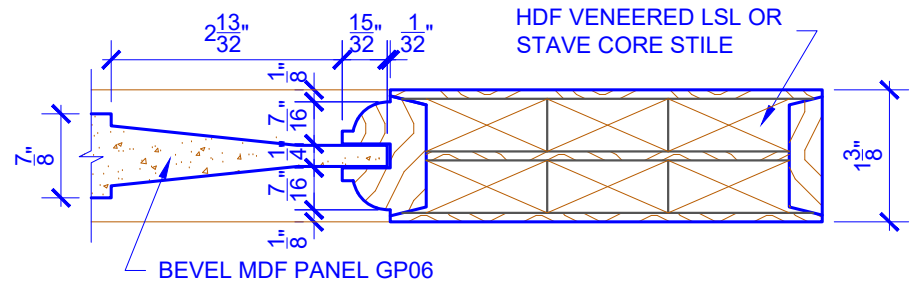

**PASSAGE, POCKET,
BYPASS, BARN DOORS**

BIFOLD DOORS

DOOR COMPONENT SIZES			
DOOR WIDTH	STILE WIDTH "A"	PANEL WIDTH "B"	PANEL HEIGHT "C"
1-0 THRU 1-1	2"	VARIES	VARIES
1-2 THRU 1-3	3"	VARIES	VARIES
1-4 THRU 1-10	4"	VARIES	VARIES
2-0 THRU 4-0	4-1/2"	VARIES	VARIES

NOTES:

- BIFOLD LEAF WIDTHS 10-11/16"-24" WILL HAVE 2" WIDE STILES.
- ALL COMPONENTS (STILES, RAILS & MULLIONS) MEASUREMENTS ARE "NET" FACE-WIDTH DIMENSIONS, NOT INCLUDING STICKING PROFILES OR APPLIED MOULDING.

LEVEL 2 OVOLO STICKING

DETAIL 1

DETAIL 2

* SEE LIMITED LIFETIME WARRANTY FOR TOLERANCES AND EXCLUSIONS