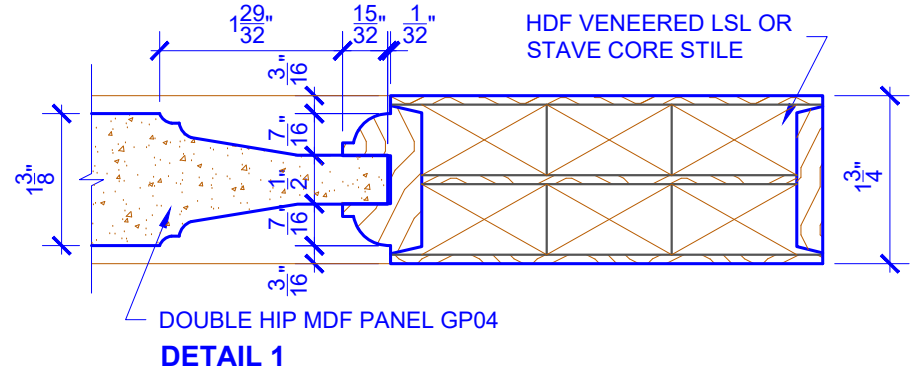

**PASSAGE, POCKET,
BYPASS, BARN DOORS**

BIFOLD DOORS

DOOR COMPONENT SIZES			
DOOR WIDTH	STILE WIDTH "A"	PANEL WIDTH "B"	PANEL HEIGHT "C"
1-0 THRU 1-1	2"	VARIES	VARIES
1-2 THRU 1-3	3"	VARIES	VARIES
1-4 THRU 1-10	4"	VARIES	VARIES
2-0 THRU 4-0	4-1/2"	VARIES	VARIES

NOTES:

1. BIFOLD LEAF WIDTHS 10-11/16"-24" WILL HAVE 2" WIDE STILES.
2. ALL COMPONENTS (STILES, RAILS & MULLIONS) MEASUREMENTS ARE "NET" FACE-WIDTH DIMENSIONS, NOT INCLUDING STICKING PROFILES OR APPLIED MOULDING.

LEVEL 2 OVOLO STICKING

DETAIL 1

DETAIL 2

* SEE LIMITED LIFETIME WARRANTY FOR TOLERANCES AND EXCLUSIONS