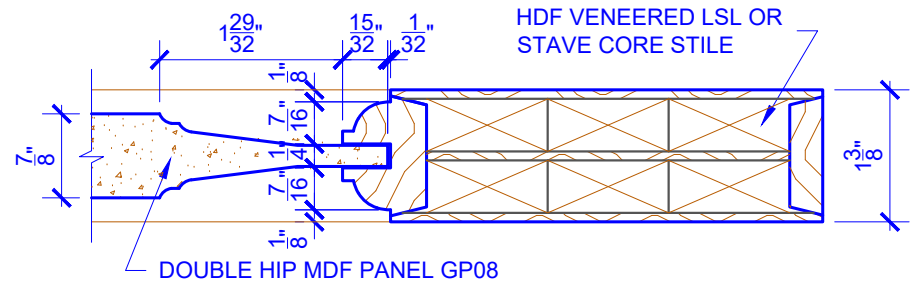

**PASSAGE, POCKET,
BYPASS, BARN DOORS**

BIFOLD DOORS

DOOR COMPONENT SIZES			
DOOR WIDTH	STILE WIDTH "A"	PANEL WIDTH "B"	PANEL HEIGHT "C"
1-0 THRU 1-1	2"	VARIES	VARIES
1-2 THRU 1-3	3"	VARIES	VARIES
1-4 THRU 1-10	4"	VARIES	VARIES
2-0 THRU 4-0	4-1/2"	VARIES	VARIES

NOTES:

1. BIFOLD LEAF WIDTHS 10-11/16"-24" WILL HAVE 2" WIDE STILES.
2. ALL COMPONENTS (STILES, RAILS & MULLIONS) MEASUREMENTS ARE "NET" FACE-WIDTH DIMENSIONS, NOT INCLUDING STICKING PROFILES OR APPLIED MOULDING.

LEVEL 2 OVOLO STICKING

DETAIL 1

DETAIL 2

* SEE LIMITED LIFETIME WARRANTY FOR TOLERANCES AND EXCLUSIONS