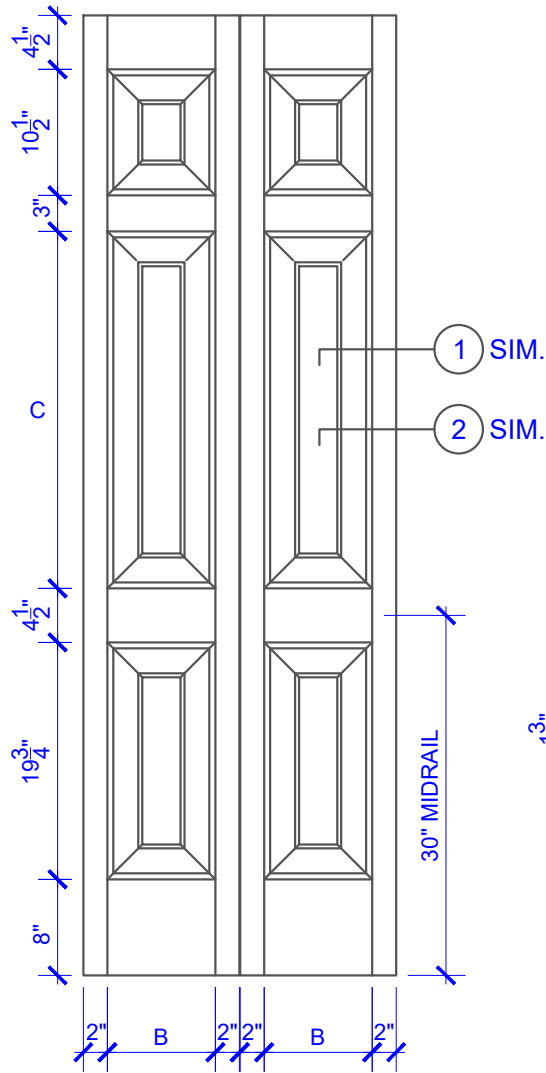

**PASSAGE, POCKET,
BYPASS, BARN DOORS**

BIFOLD DOORS

DOOR COMPONENT SIZES			
DOOR WIDTH	STILE WIDTH "A"	PANEL WIDTH "B"	PANEL HEIGHT "C"
1-0 THRU 1-1	2"	VARIES	VARIES
1-2 THRU 1-3	3"	VARIES	VARIES
1-4 THRU 1-10	4"	VARIES	VARIES
2-0 THRU 4-0	4-1/2"	VARIES	VARIES

NOTES:

1. BIFOLD LEAF WIDTHS 10-11/16"-24" WILL HAVE 2" WIDE STILES.
2. ALL COMPONENTS (STILES, RAILS & MULLIONS) MEASUREMENTS ARE "NET" FACE-WIDTH DIMENSIONS, NOT INCLUDING STICKING PROFILES OR APPLIED MOULDING.