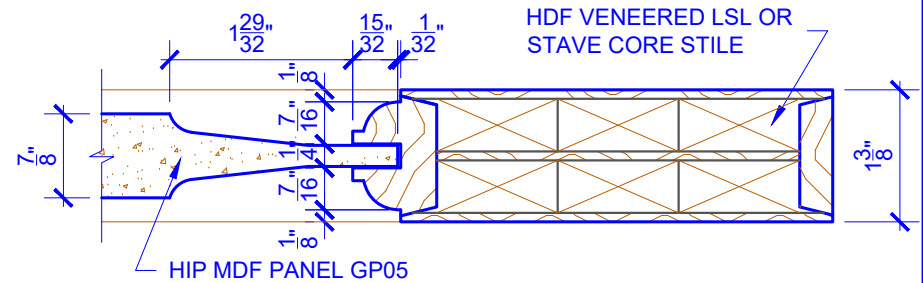

**PASSAGE, POCKET,
BYPASS, BARN DOORS**

BIFOLD DOORS

DOOR COMPONENT SIZES			
DOOR WIDTH	STILE WIDTH "A"	PANEL WIDTH "B"	PANEL HEIGHT "C"
1-0 THRU 1-1	2"	VARIABLES	VARIABLES
1-2 THRU 1-3	3"	VARIABLES	VARIABLES
1-4 THRU 1-10	4"	VARIABLES	VARIABLES
2-0 THRU 4-0	4-1/2"	VARIABLES	VARIABLES

NOTES:

- BIFOLD LEAF WIDTHS 10-11/16"-24" WILL HAVE 2" WIDE STILES.
- ALL COMPONENTS (STILES, RAILS & MULLIONS) MEASUREMENTS ARE "NET" FACE-WIDTH DIMENSIONS, NOT INCLUDING STICKING PROFILES OR APPLIED MOULDING.

LEVEL 2 OVOLO STICKING

DETAIL 1

DETAIL 2

* SEE LIMITED LIFETIME WARRANTY FOR TOLERANCES AND EXCLUSIONS