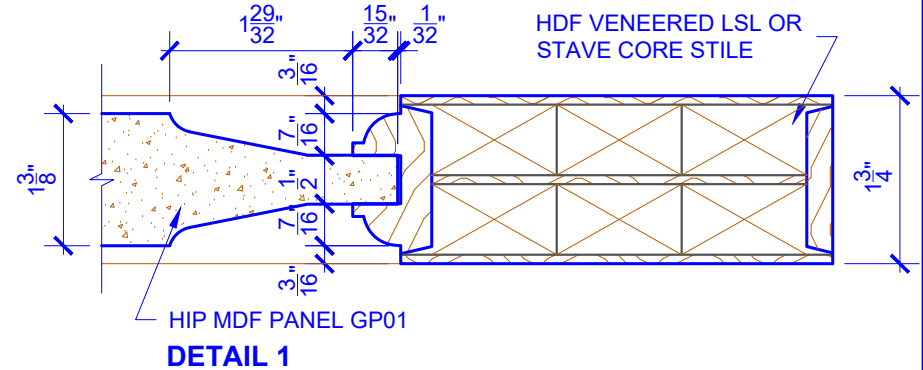

LEVEL 2 OVOLO STICKING