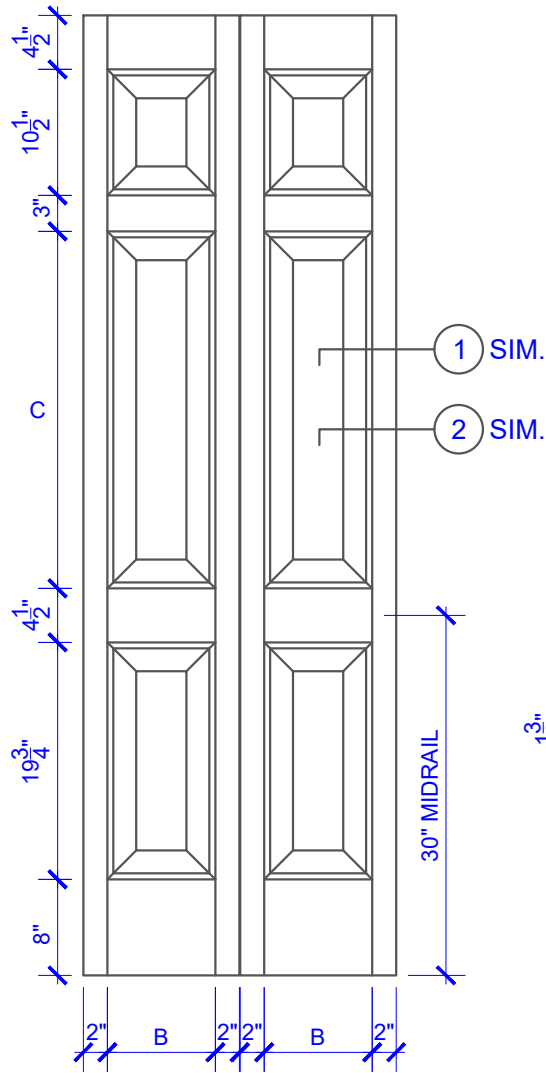

**PASSAGE, POCKET,
BYPASS, BARN DOORS**

BIFOLD DOORS

DOOR COMPONENT SIZES			
DOOR WIDTH	STILE WIDTH "A"	PANEL WIDTH "B"	PANEL HEIGHT "C"
1-0 THRU 1-1	2"	VARIABLES	VARIABLES
1-2 THRU 1-3	3"	VARIABLES	VARIABLES
1-4 THRU 1-10	4"	VARIABLES	VARIABLES
2-0 THRU 4-0	4-1/2"	VARIABLES	VARIABLES

NOTES:

- BIFOLD LEAF WIDTHS 10-11/16"-24" WILL HAVE 2" WIDE STILES.
- ALL COMPONENTS (STILES, RAILS & MULLIONS) MEASUREMENTS ARE "NET" FACE-WIDTH DIMENSIONS, NOT INCLUDING STICKING PROFILES OR APPLIED MOULDING.