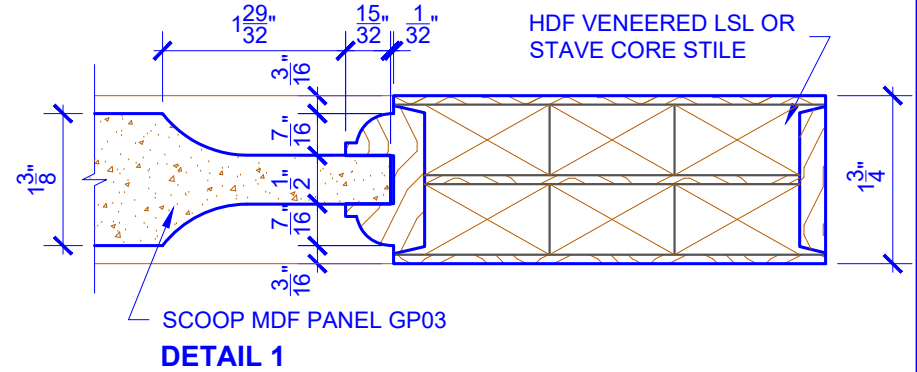

**PASSAGE, POCKET,
BYPASS, BARN DOORS**

BIFOLD DOORS

DOOR COMPONENT SIZES			
DOOR WIDTH	STILE WIDTH "A"	PANEL WIDTH "B"	PANEL HEIGHT "C"
1-0 THRU 1-1	2"	VARIABLES	VARIABLES
1-2 THRU 1-3	3"	VARIABLES	VARIABLES
1-4 THRU 1-10	4"	VARIABLES	VARIABLES
2-0 THRU 4-0	4-1/2"	VARIABLES	VARIABLES

NOTES:

- BIFOLD LEAF WIDTHS 10-11/16"-24" WILL HAVE 2" WIDE STILES.
- ALL COMPONENTS (STILES, RAILS & MULLIONS) MEASUREMENTS ARE "NET" FACE-WIDTH DIMENSIONS, NOT INCLUDING STICKING PROFILES OR APPLIED MOULDING.

LEVEL 2 OVOLO STICKING

DETAIL 1

DETAIL 2

* SEE LIMITED LIFETIME WARRANTY FOR TOLERANCES AND EXCLUSIONS