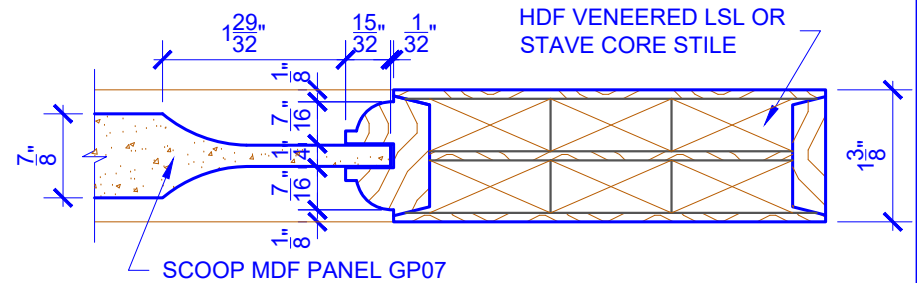

**PASSAGE, POCKET,
BYPASS, BARN DOORS**

BIFOLD DOORS

DOOR COMPONENT SIZES			
DOOR WIDTH	STILE WIDTH "A"	PANEL WIDTH "B"	PANEL HEIGHT "C"
1-0 THRU 1-1	2"	VARIABLES	VARIABLES
1-2 THRU 1-3	3"	VARIABLES	VARIABLES
1-4 THRU 1-10	4"	VARIABLES	VARIABLES
2-0 THRU 4-0	4-1/2"	VARIABLES	VARIABLES

NOTES:

- BIFOLD LEAF WIDTHS 10-11/16"-24" WILL HAVE 2" WIDE STILES.
- ALL COMPONENTS (STILES, RAILS & MULLIONS) MEASUREMENTS ARE "NET" FACE-WIDTH DIMENSIONS, NOT INCLUDING STICKING PROFILES OR APPLIED MOULDING.

LEVEL 2 OVOLO STICKING

DETAIL 1

DETAIL 2

* SEE LIMITED LIFETIME WARRANTY FOR TOLERANCES AND EXCLUSIONS