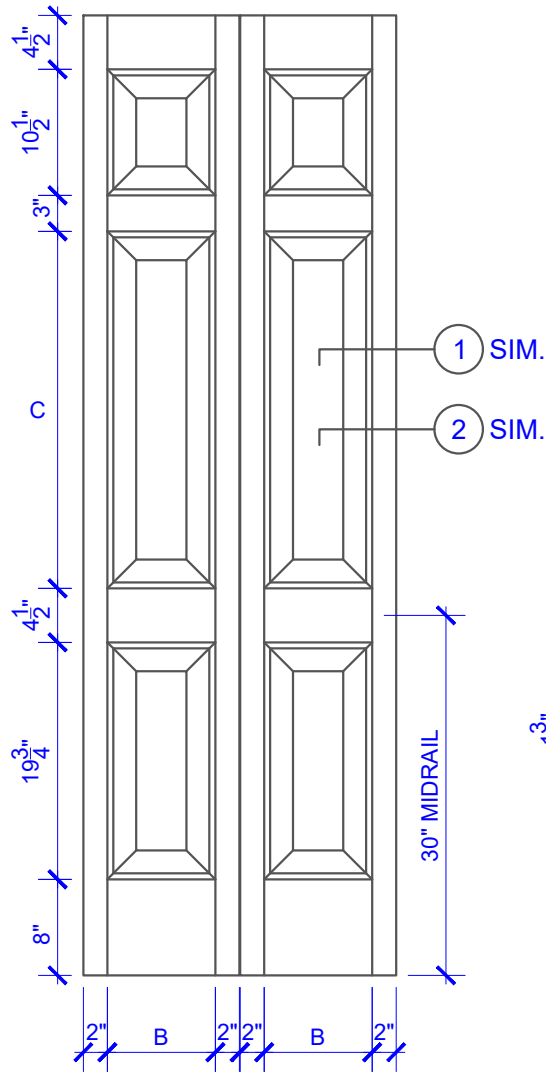

**PASSAGE, POCKET,
BYPASS, BARN DOORS**

BIFOLD DOORS

DOOR COMPONENT SIZES			
DOOR WIDTH	STILE WIDTH "A"	PANEL WIDTH "B"	PANEL HEIGHT "C"
1-0 THRU 1-1	2"	VARIABLES	VARIABLES
1-2 THRU 1-3	3"	VARIABLES	VARIABLES
1-4 THRU 1-10	4"	VARIABLES	VARIABLES
2-0 THRU 4-0	4-1/2"	VARIABLES	VARIABLES

NOTES:

- BIFOLD LEAF WIDTHS 10-11/16"-24" WILL HAVE 2" WIDE STILES.
- ALL COMPONENTS (STILES, RAILS & MULLIONS) MEASUREMENTS ARE "NET" FACE-WIDTH DIMENSIONS, NOT INCLUDING STICKING PROFILES OR APPLIED MOULDING.