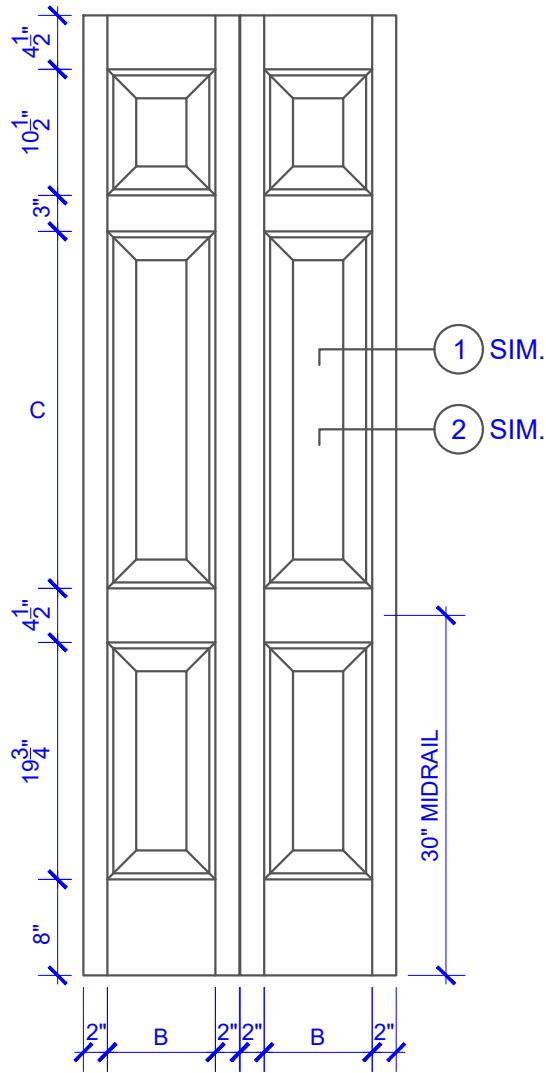

**PASSAGE, POCKET,
BYPASS, BARN DOORS**

BIFOLD DOORS

DOOR COMPONENT SIZES			
DOOR WIDTH	STILE WIDTH "A"	PANEL WIDTH "B"	PANEL HEIGHT "C"
1-0 THRU 1-1	2"	VARIES	VARIES
1-2 THRU 1-3	3"	VARIES	VARIES
1-4 THRU 1-10	4"	VARIES	VARIES
2-0 THRU 4-0	4-1/2"	VARIES	VARIES

NOTES:

1. BIFOLD LEAF WIDTHS 10-11/16"-24" WILL HAVE 2" WIDE STILES.
2. ALL COMPONENTS (STILES, RAILS & MULLIONS) MEASUREMENTS ARE "NET" FACE-WIDTH DIMENSIONS, NOT INCLUDING STICKING PROFILES OR APPLIED MOULDING.