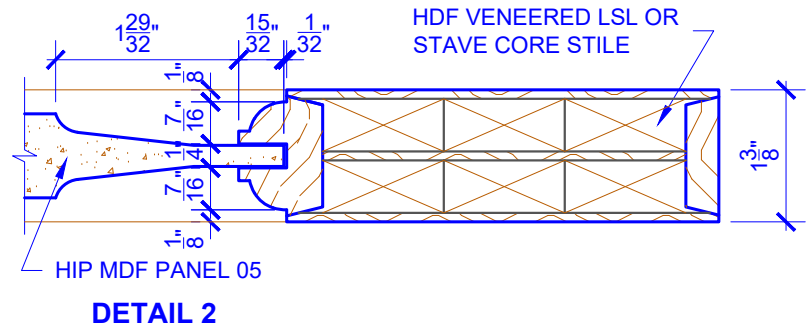

**PASSAGE, POCKET,
BYPASS, BARN DOORS**

BIFOLD DOORS

DOOR COMPONENT SIZES			
DOOR WIDTH	STILE WIDTH "A"	PANEL WIDTH "B"	PANEL HEIGHT "C"
1-0 THRU 1-1	2"	VARIES	VARIES
1-2 THRU 1-3	3"	VARIES	VARIES
1-4 THRU 1-10	4"	VARIES	VARIES
2-0 THRU 4-0	4-1/2"	VARIES	VARIES

NOTES:

1. BIFOLD LEAF WIDTHS 10-11/16"-24" WILL HAVE 2" WIDE STILES.
2. ALL COMPONENTS (STILES, RAILS & MULLIONS) MEASUREMENTS ARE "NET" FACE-WIDTH DIMENSIONS, NOT INCLUDING STICKING PROFILES OR APPLIED MOULDING.