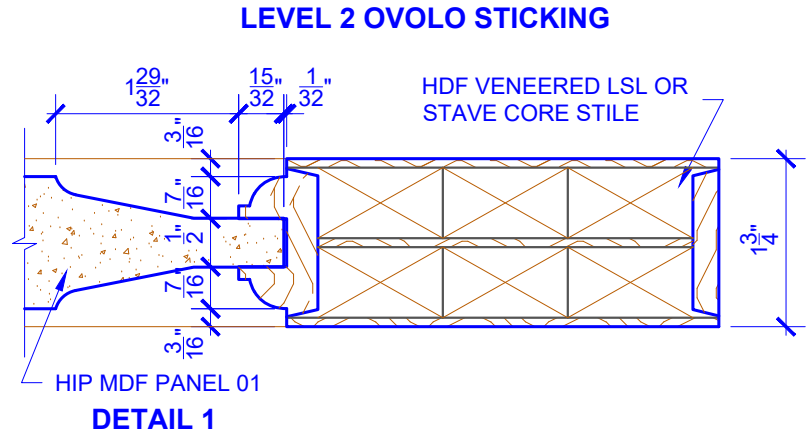

**PASSAGE, POCKET,
BYPASS, BARN DOORS**

BIFOLD DOORS

DOOR COMPONENT SIZES			
DOOR WIDTH	STILE WIDTH "A"	PANEL WIDTH "B"	PANEL HEIGHT "C"
1-0 THRU 1-1	2"	VARIES	VARIES
1-2 THRU 1-3	3"	VARIES	VARIES
1-4 THRU 1-10	4"	VARIES	VARIES
2-0 THRU 4-0	4-1/2"	VARIES	VARIES

NOTES:

1. BIFOLD LEAF WIDTHS 10-11/16"-24" WILL HAVE 2" WIDE STILES.
2. ALL COMPONENTS (STILES, RAILS & MULLIONS) MEASUREMENTS ARE "NET" FACE-WIDTH DIMENSIONS, NOT INCLUDING STICKING PROFILES OR APPLIED MOULDING.