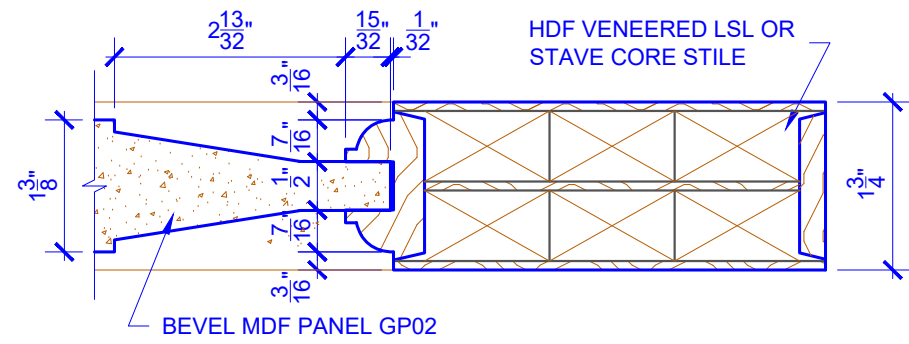

**PASSAGE, POCKET,  
BYPASS, BARN DOORS**

**BIFOLD DOORS**

**DOOR COMPONENT SIZES**

DOOR WIDTH	STILE WIDTH "A"	PANEL WIDTH "B"	PANEL HEIGHT "C"	PANEL HEIGHT "D"	RAIL ε "E"	MIDRAIL WIDTH "F"	PANEL WIDTH "G"
2-0 THRU 2-4	4"	VARIABLES	VARIABLES	VARIABLES	VARIABLES	2"	VARIABLES
2-6 THRU 4-0	4-1/2"	VARIABLES	VARIABLES	VARIABLES	VARIABLES	3"	VARIABLES

- NOTES:
1. BIFOLD LEAF WIDTHS 10-11/16"-24" WILL HAVE 2" WIDE STILES.
  2. ALL COMPONENTS (STILES, RAILS & MULLIONS) MEASUREMENTS ARE "NET" FACE-WIDTH DIMENSIONS, NOT INCLUDING STICKING PROFILES OR APPLIED MOULDING.
  3. DOORS NARROWER THAN 2'-0" IN WIDTH ON 2 PANEL WIDE DOORS WILL BE MADE AS 1-PANEL WIDE IN A CORRESPONDING DESIGN. PN324 DESIGN 1-0 TO 1-10 WIDE WOULD BE A PN223 DESIGN.

**LEVEL 2 OVOLO STICKING**

**DETAIL 1**

**DETAIL 2**

\* SEE LIMITED LIFETIME WARRANTY FOR TOLERANCES AND EXCLUSIONS

CUSTOMER:	DATE: 12/12/22	PO:
DRAWING TITLE: GP324 LEVEL 2 STANDARD DOOR	REVISION: 01	PAGE: 1 of 1
STICKING: OVOLO	SPECIES: HDF STAVE	PANEL: MDF BEVEL