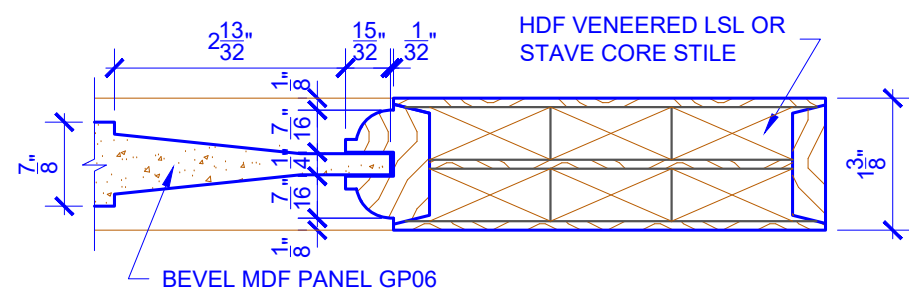

**PASSAGE, POCKET,  
BYPASS, BARN DOORS**

**BIFOLD DOORS**

**DOOR COMPONENT SIZES**

DOOR WIDTH	STILE WIDTH "A"	PANEL WIDTH "B"	PANEL HEIGHT "C"	PANEL HEIGHT "D"	RAIL ε "E"	MIDRAIL WIDTH "F"	PANEL WIDTH "G"
2-0 THRU 2-4	4"	VARIABLES	VARIABLES	VARIABLES	VARIABLES	2"	VARIABLES
2-6 THRU 4-0	4-1/2"	VARIABLES	VARIABLES	VARIABLES	VARIABLES	3"	VARIABLES

- NOTES:
1. BIFOLD LEAF WIDTHS 10-11/16"-24" WILL HAVE 2" WIDE STILES.
  2. ALL COMPONENTS (STILES, RAILS & MULLIONS) MEASUREMENTS ARE "NET" FACE-WIDTH DIMENSIONS, NOT INCLUDING STICKING PROFILES OR APPLIED MOULDING.
  3. DOORS NARROWER THAN 2'-0" IN WIDTH ON 2 PANEL WIDE DOORS WILL BE MADE AS 1-PANEL WIDE IN A CORRESPONDING DESIGN. PN324 DESIGN 1-0 TO 1-10 WIDE WOULD BE A PN223 DESIGN.

**LEVEL 2 OVOLO STICKING**

**DETAIL 1**

**DETAIL 2**

\* SEE LIMITED LIFETIME WARRANTY FOR TOLERANCES AND EXCLUSIONS

CUSTOMER:	DATE: 12/12/22	PO:
DRAWING TITLE: GP324 LEVEL 2 STANDARD DOOR	REVISION: 01	PAGE: 1 of 1
STICKING: OVOLO	SPECIES: HDF STAVE	PANEL: MDF BEVEL