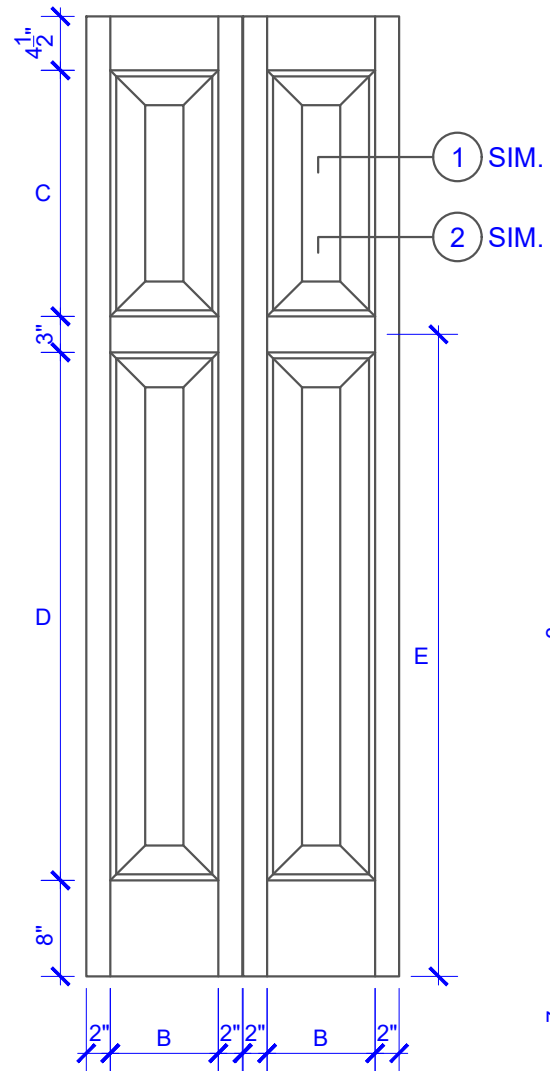

**PASSAGE, POCKET,  
BYPASS, BARN DOORS**

**BIFOLD DOORS**

**DOOR COMPONENT SIZES**

DOOR WIDTH	STILE WIDTH "A"	PANEL WIDTH "B"	PANEL HEIGHT "C"	PANEL HEIGHT "D"	RAIL ε "E"	MIDRAIL WIDTH "F"	PANEL WIDTH "G"
2-0 THRU 2-4	4"	VARIABLES	VARIABLES	VARIABLES	VARIABLES	2"	VARIABLES
2-6 THRU 4-0	4-1/2"	VARIABLES	VARIABLES	VARIABLES	VARIABLES	3"	VARIABLES

- NOTES:
1. BIFOLD LEAF WIDTHS 10-11/16"-24" WILL HAVE 2" WIDE STILES.
  2. ALL COMPONENTS (STILES, RAILS & MULLIONS) MEASUREMENTS ARE "NET" FACE-WIDTH DIMENSIONS, NOT INCLUDING STICKING PROFILES OR APPLIED MOULDING.
  3. DOORS NARROWER THAN 2'-0" IN WIDTH ON 2 PANEL WIDE DOORS WILL BE MADE AS 1-PANEL WIDE IN A CORRESPONDING DESIGN. PN324 DESIGN 1-0 TO 1-10 WIDE WOULD BE A PN223 DESIGN.

**LEVEL 2 OVOLO STICKING**

**DETAIL 1**

**DETAIL 2**

\* SEE LIMITED LIFETIME WARRANTY FOR TOLERANCES AND EXCLUSIONS

CUSTOMER:	DATE: 12/12/22	PO:
DRAWING TITLE: GP324 LEVEL 2 STANDARD DOOR	REVISION: 01	PAGE: 1 of 1
STICKING: OVOLO	SPECIES: HDF STAVE	PANEL: MDF BEVEL