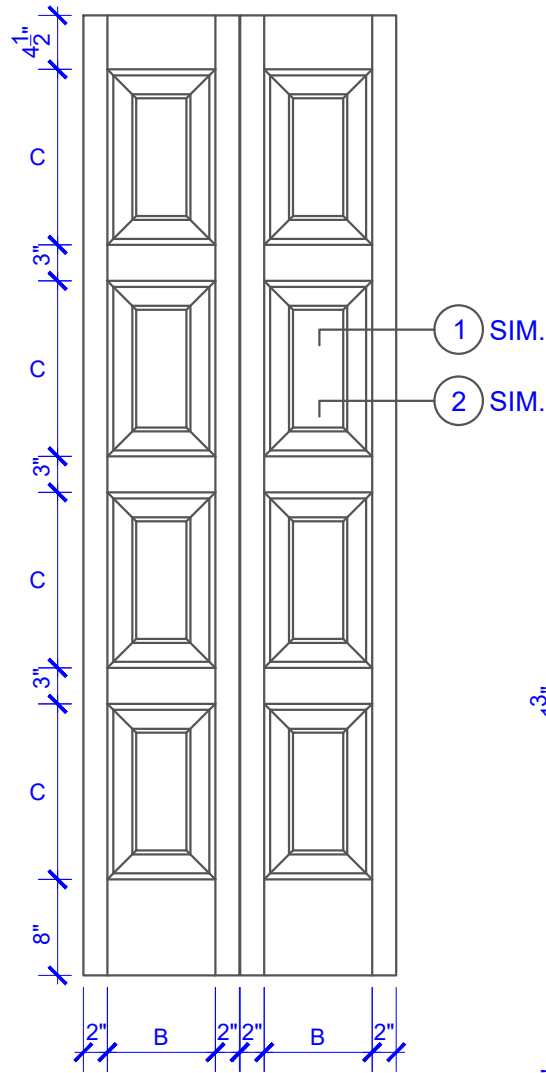

**PASSAGE, POCKET,
BYPASS, BARN DOORS**

BIFOLD DOORS

DOOR COMPONENT SIZES			
DOOR WIDTH	STILE WIDTH "A"	PANEL WIDTH "B"	PANEL HEIGHT "C"
1-0 THRU 1-1	2"	VARIES	VARIES
1-2 THRU 1-3	3"	VARIES	VARIES
1-4 THRU 1-10	4"	VARIES	VARIES
2-0 THRU 4-0	4-1/2"	VARIES	VARIES

NOTES:

1. BIFOLD LEAF WIDTHS 10-11/16"-24" WILL HAVE 2" WIDE STILES.
2. ALL COMPONENTS (STILES, RAILS & MULLIONS) MEASUREMENTS ARE "NET" FACE-WIDTH DIMENSIONS, NOT INCLUDING STICKING PROFILES OR APPLIED MOULDING.