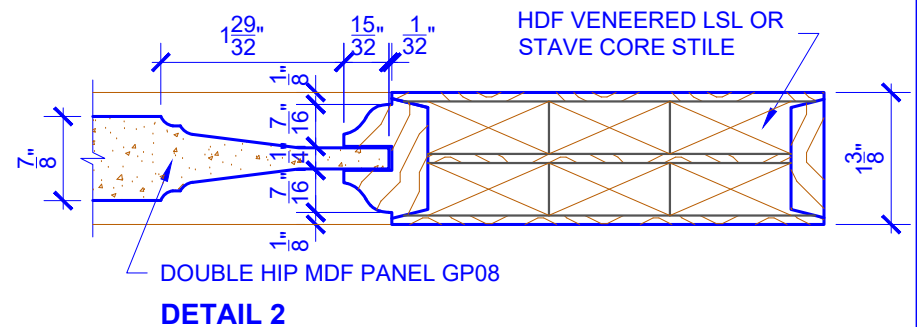

**PASSAGE, POCKET,
BYPASS, BARN DOORS**

BIFOLD DOORS

DOOR COMPONENT SIZES			
DOOR WIDTH	STILE WIDTH "A"	PANEL WIDTH "B"	PANEL HEIGHT "C"
1-0 THRU 1-1	2"	VARIES	VARIES
1-2 THRU 1-3	3"	VARIES	VARIES
1-4 THRU 1-10	4"	VARIES	VARIES
2-0 THRU 4-0	4-1/2"	VARIES	VARIES

NOTES:

1. BIFOLD LEAF WIDTHS 10-11/16"-24" WILL HAVE 2" WIDE STILES.
2. ALL COMPONENTS (STILES, RAILS & MULLIONS) MEASUREMENTS ARE "NET" FACE-WIDTH DIMENSIONS, NOT INCLUDING STICKING PROFILES OR APPLIED MOULDING.