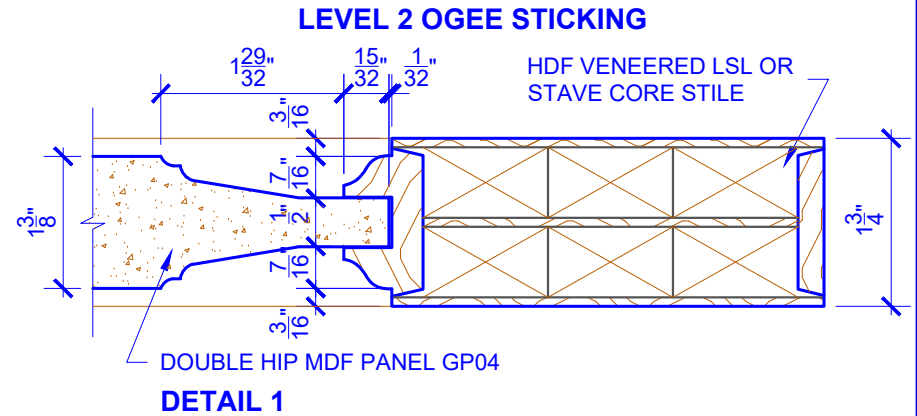

**PASSAGE, POCKET,
BYPASS, BARN DOORS**

BIFOLD DOORS

DOOR COMPONENT SIZES			
DOOR WIDTH	STILE WIDTH "A"	PANEL WIDTH "B"	PANEL HEIGHT "C"
1-0 THRU 1-1	2"	VARIES	VARIES
1-2 THRU 1-3	3"	VARIES	VARIES
1-4 THRU 1-10	4"	VARIES	VARIES
2-0 THRU 4-0	4-1/2"	VARIES	VARIES

NOTES:

1. BIFOLD LEAF WIDTHS 10-11/16"-24" WILL HAVE 2" WIDE STILES.
2. ALL COMPONENTS (STILES, RAILS & MULLIONS) MEASUREMENTS ARE "NET" FACE-WIDTH DIMENSIONS, NOT INCLUDING STICKING PROFILES OR APPLIED MOULDING.