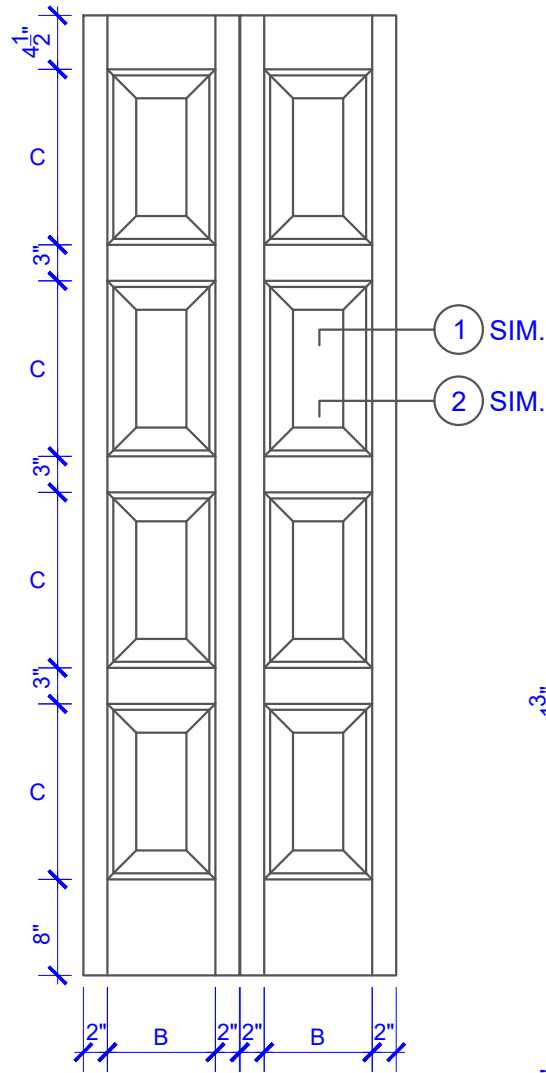

**PASSAGE, POCKET,
BYPASS, BARN DOORS**

BIFOLD DOORS

DOOR COMPONENT SIZES			
DOOR WIDTH	STILE WIDTH "A"	PANEL WIDTH "B"	PANEL HEIGHT "C"
1-0 THRU 1-1	2"	VARIES	VARIES
1-2 THRU 1-3	3"	VARIES	VARIES
1-4 THRU 1-10	4"	VARIES	VARIES
2-0 THRU 4-0	4-1/2"	VARIES	VARIES

NOTES:

1. BIFOLD LEAF WIDTHS 10-11/16"-24" WILL HAVE 2" WIDE STILES.
2. ALL COMPONENTS (STILES, RAILS & MULLIONS) MEASUREMENTS ARE "NET" FACE-WIDTH DIMENSIONS, NOT INCLUDING STICKING PROFILES OR APPLIED MOULDING.