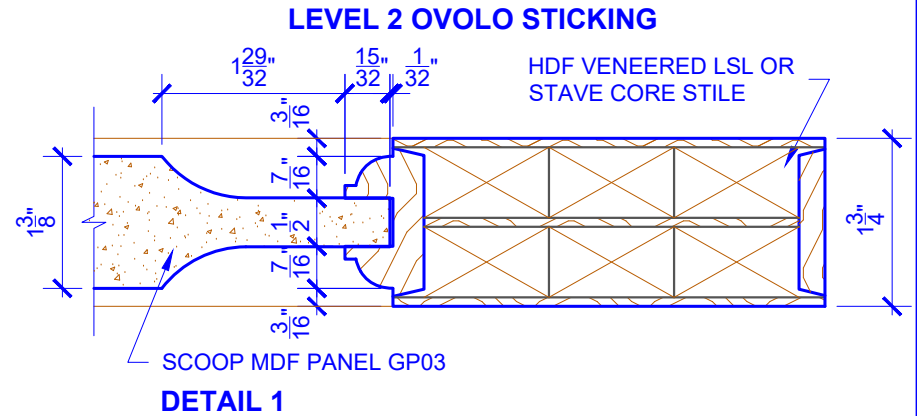

**PASSAGE, POCKET,
BYPASS, BARN DOORS**

BIFOLD DOORS

DOOR COMPONENT SIZES			
DOOR WIDTH	STILE WIDTH "A"	PANEL WIDTH "B"	PANEL HEIGHT "C"
1-0 THRU 1-1	2"	VARIES	VARIES
1-2 THRU 1-3	3"	VARIES	VARIES
1-4 THRU 1-10	4"	VARIES	VARIES
2-0 THRU 4-0	4-1/2"	VARIES	VARIES

NOTES:

1. BIFOLD LEAF WIDTHS 10-11/16"-24" WILL HAVE 2" WIDE STILES.
2. ALL COMPONENTS (STILES, RAILS & MULLIONS) MEASUREMENTS ARE "NET" FACE-WIDTH DIMENSIONS, NOT INCLUDING STICKING PROFILES OR APPLIED MOULDING.