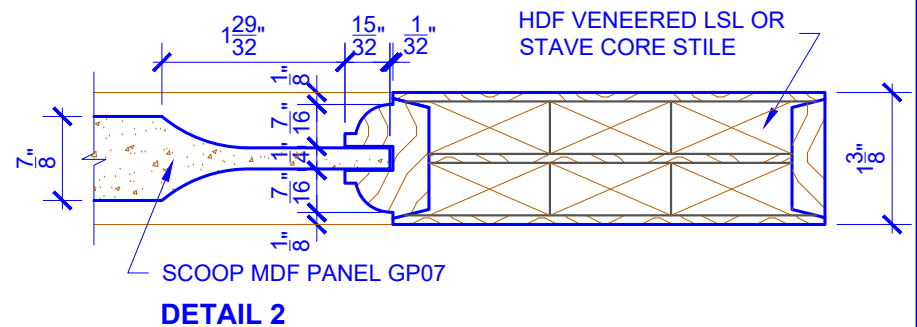

**PASSAGE, POCKET,
BYPASS, BARN DOORS**

BIFOLD DOORS

DOOR COMPONENT SIZES			
DOOR WIDTH	STILE WIDTH "A"	PANEL WIDTH "B"	PANEL HEIGHT "C"
1-0 THRU 1-1	2"	VARIES	VARIES
1-2 THRU 1-3	3"	VARIES	VARIES
1-4 THRU 1-10	4"	VARIES	VARIES
2-0 THRU 4-0	4-1/2"	VARIES	VARIES

NOTES:

1. BIFOLD LEAF WIDTHS 10-11/16"-24" WILL HAVE 2" WIDE STILES.
2. ALL COMPONENTS (STILES, RAILS & MULLIONS) MEASUREMENTS ARE "NET" FACE-WIDTH DIMENSIONS, NOT INCLUDING STICKING PROFILES OR APPLIED MOULDING.