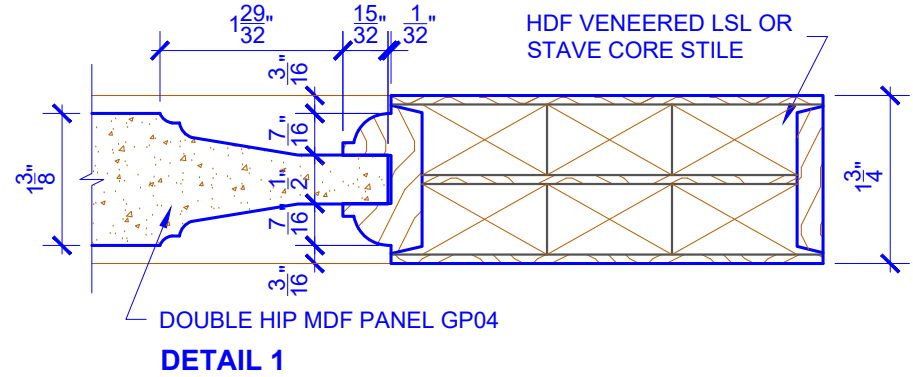

**PASSAGE, POCKET,
BYPASS, BARN DOORS**

BIFOLD DOORS

DOOR COMPONENT SIZES						
DOOR WIDTH	STILE WIDTH "A"	PANEL WIDTH "B"	PANEL HEIGHT "C"	PANEL HEIGHT "D"	RAIL € "E"	MIDRAIL WIDTH "F"
2-0 THRU 2-4	4"	VARIES	VARIES	VARIES	VARIES	2"
2-6 THRU 4-0	4-1/2"	VARIES	VARIES	VARIES	VARIES	3"

NOTES:

- BIFOLD LEAF WIDTHS 10-11/16"-24" WILL HAVE 2" WIDE STILES.
- ALL COMPONENTS (STILES, RAILS & MULLIONS) MEASUREMENTS ARE "NET" FACE-WIDTH DIMENSIONS, NOT INCLUDING STICKING PROFILES OR APPLIED MOULDING.
- DOORS NARROWER THAN 2'-0" IN WIDTH ON 2 PANEL WIDE DOORS WILL BE MADE AS 1-PANEL WIDE IN A CORRESPONDING DESIGN. PN415 DESIGN 1-0 TO 1-10 WIDE WOULD BE A PN223 DESIGN.

LEVEL 2 OVOLO STICKING

DETAIL 1

DETAIL 2

* SEE LIMITED LIFETIME WARRANTY FOR TOLERANCES AND EXCLUSIONS