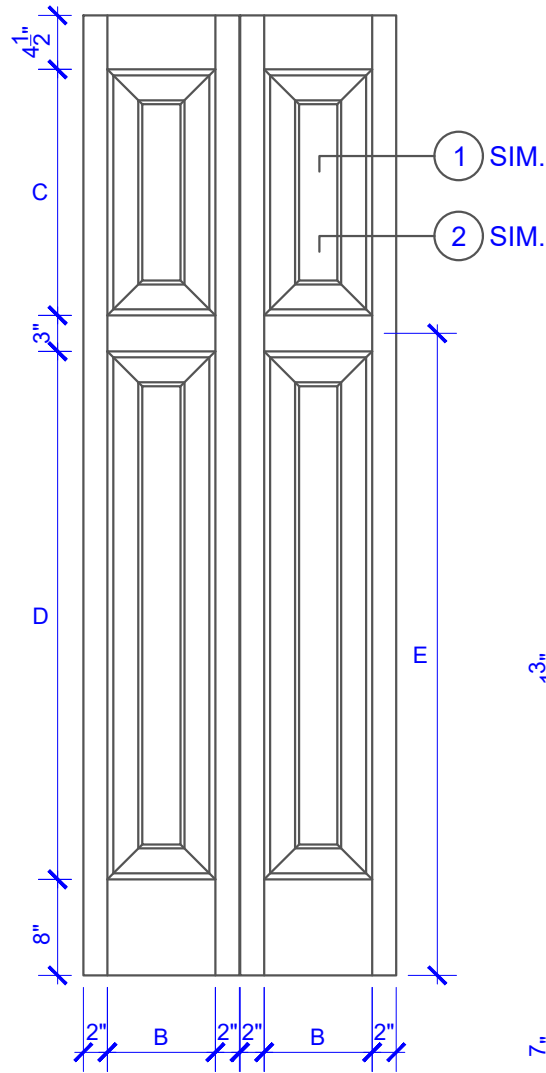

**PASSAGE, POCKET,
BYPASS, BARN DOORS**

BIFOLD DOORS

DOOR COMPONENT SIZES						
DOOR WIDTH	STILE WIDTH "A"	PANEL WIDTH "B"	PANEL HEIGHT "C"	PANEL HEIGHT "D"	RAIL € "E"	MIDRAIL WIDTH "F"
2-0 THRU 2-4	4"	VARIES	VARIES	VARIES	VARIES	2"
2-6 THRU 4-0	4-1/2"	VARIES	VARIES	VARIES	VARIES	3"

NOTES:

- BIFOLD LEAF WIDTHS 10-11/16"-24" WILL HAVE 2" WIDE STILES.
- ALL COMPONENTS (STILES, RAILS & MULLIONS) MEASUREMENTS ARE "NET" FACE-WIDTH DIMENSIONS, NOT INCLUDING STICKING PROFILES OR APPLIED MOULDING.
- DOORS NARROWER THAN 2'-0" IN WIDTH ON 2 PANEL WIDE DOORS WILL BE MADE AS 1-PANEL WIDE IN A CORRESPONDING DESIGN. PN415 DESIGN 1-0 TO 1-10 WIDE WOULD BE A PN223 DESIGN.