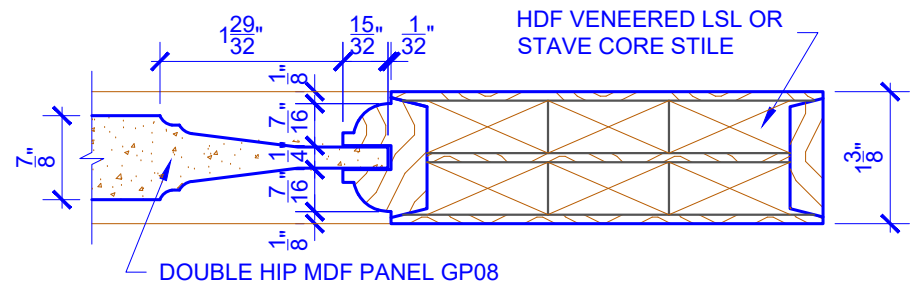

**PASSAGE, POCKET,
BYPASS, BARN DOORS**

BIFOLD DOORS

DOOR COMPONENT SIZES						
DOOR WIDTH	STILE WIDTH "A"	PANEL WIDTH "B"	PANEL HEIGHT "C"	PANEL HEIGHT "D"	RAIL € "E"	MIDRAIL WIDTH "F"
2-0 THRU 2-4	4"	VARIES	VARIES	VARIES	VARIES	2"
2-6 THRU 4-0	4-1/2"	VARIES	VARIES	VARIES	VARIES	3"

NOTES:

- BIFOLD LEAF WIDTHS 10-11/16"-24" WILL HAVE 2" WIDE STILES.
- ALL COMPONENTS (STILES, RAILS & MULLIONS) MEASUREMENTS ARE "NET" FACE-WIDTH DIMENSIONS, NOT INCLUDING STICKING PROFILES OR APPLIED MOULDING.
- DOORS NARROWER THAN 2'-0" IN WIDTH ON 2 PANEL WIDE DOORS WILL BE MADE AS 1-PANEL WIDE IN A CORRESPONDING DESIGN. PN415 DESIGN 1-0 TO 1-10 WIDE WOULD BE A PN223 DESIGN.

LEVEL 2 OVOLO STICKING

DETAIL 1

DETAIL 2

* SEE LIMITED LIFETIME WARRANTY FOR TOLERANCES AND EXCLUSIONS