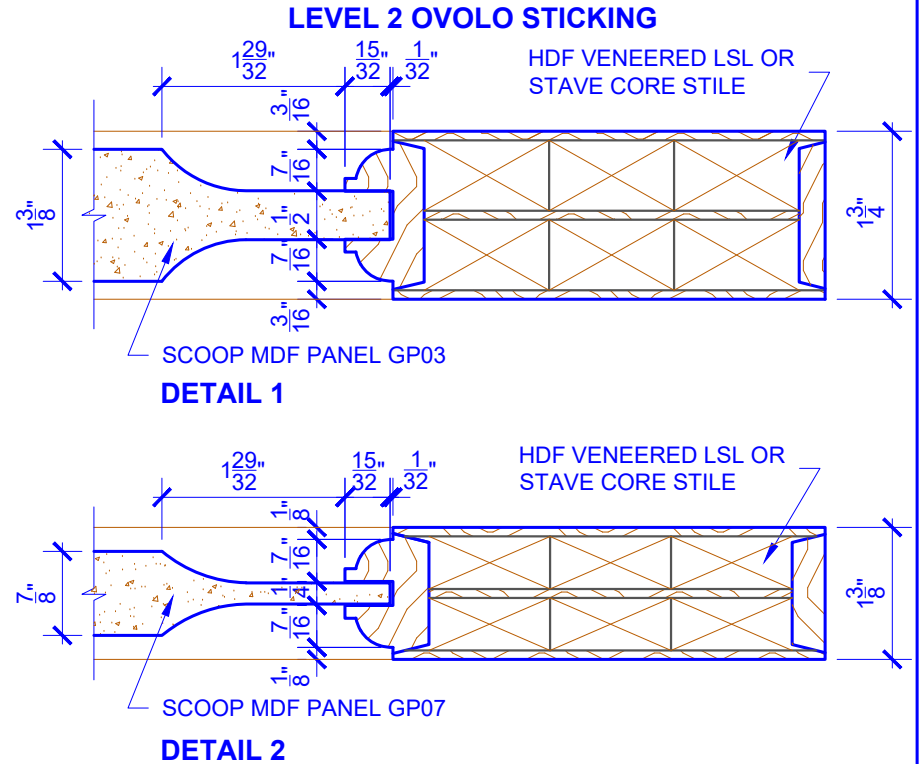

**PASSAGE, POCKET,
BYPASS, BARN DOORS**

BIFOLD DOORS

DOOR COMPONENT SIZES

DOOR WIDTH	STILE WIDTH "A"	PANEL WIDTH "B"	TOP PANEL HEIGHT "C"	STILE WIDTH "D"
2-8 THRU 2-10	4"	VARIABLES	VARIABLES	2"
3-0 THRU 4-0	4-1/2"	VARIABLES	VARIABLES	3"

- NOTES:
1. BIFOLD LEAF WIDTHS 10-11/16"-24" WILL HAVE 2" WIDE STILES.
 2. ALL COMPONENTS (STILES, RAILS & MULLIONS) MEASUREMENTS ARE "NET" FACE-WIDTH DIMENSIONS, NOT INCLUDING STICKING PROFILES OR APPLIED MOULDING.
 3. DOORS NARROWER THAN 2'-8" IN WIDTH ON 3 PANEL WIDE DOORS WILL BE MADE AS 1-PANEL OR 2-PANEL WIDE IN A CORRESPONDING DESIGN. GP607 DESIGN 2-0 THRU 2-7 WIDE WOULD BE A GP401 DESIGN. GP607 DESIGN 1-0 THRU 1-10 WIDE WOULD BE A GP201 DESIGN.

LEVEL 2 OVOLO STICKING

DETAIL 1

DETAIL 2

* SEE LIMITED LIFETIME WARRANTY FOR TOLERANCES AND EXCLUSIONS

CUSTOMER:	DATE: 04/06/23	PO:
DRAWING TITLE: GP607 LEVEL 2 STANDARD DOOR	REVISION:	PAGE: 1 of 1
STICKING: OVOLO	SPECIES: HDF STAVE	PANEL: MDF SCOOP