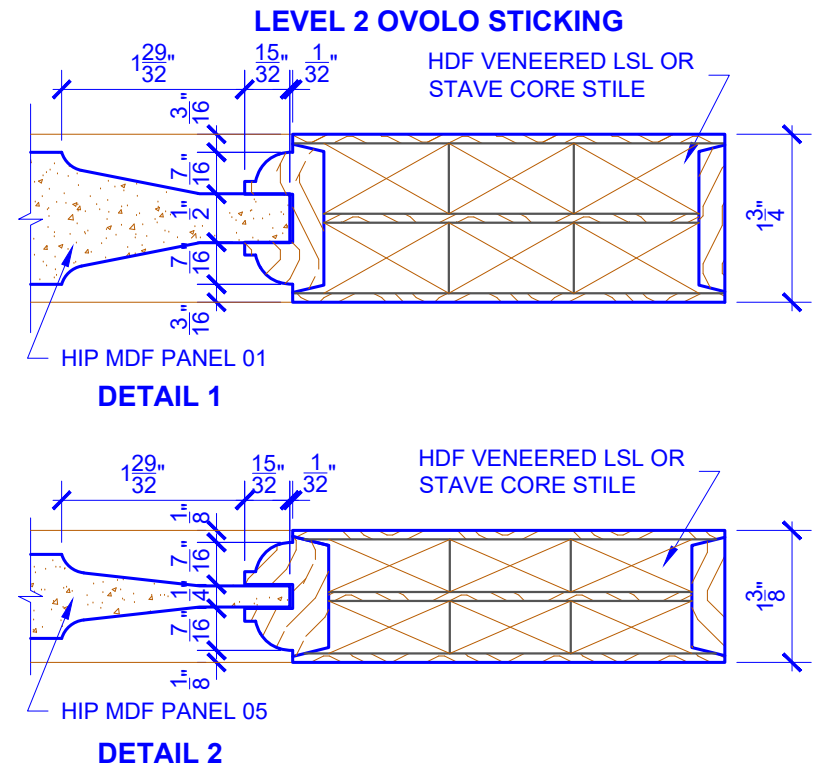

**PASSAGE, POCKET,
BYPASS, BARN DOORS**

BIFOLD DOORS

| DOOR COMPONENT SIZES | | | | |
|----------------------|-----------------|-----------------|----------------------|-----------------|
| DOOR WIDTH | STILE WIDTH "A" | PANEL WIDTH "B" | TOP PANEL HEIGHT "C" | STILE WIDTH "D" |
| 2-8 THRU 2-10 | 4" | VARIABLES | VARIABLES | 2" |
| 3-0 THRU 4-0 | 4-1/2" | VARIABLES | VARIABLES | 3" |

NOTES:

- BIFOLD LEAF WIDTHS 10-11/16"-24" WILL HAVE 2" WIDE STILES.
- ALL COMPONENTS (STILES, RAILS & MULLIONS) MEASUREMENTS ARE "NET" FACE-WIDTH DIMENSIONS, NOT INCLUDING STICKING PROFILES OR APPLIED MOULDING.
- DOORS NARROWER THAN 2'-8" IN WIDTH ON 3 PANEL WIDE DOORS WILL BE MADE AS 1-PANEL OR 2-PANEL WIDE IN A CORRESPONDING DESIGN. GP607 DESIGN 2-0 THRU 2-7 WIDE WOULD BE A GP401 DESIGN. GP607 DESIGN 1-0 THRU 1-10 WIDE WOULD BE A GP201 DESIGN.

* SEE LIMITED LIFETIME WARRANTY FOR TOLERANCES AND EXCLUSIONS

| | | |
|--|--------------------|----------------|
| CUSTOMER: | DATE: 06/02/22 | PO: |
| DRAWING TITLE: GP607 LEVEL 2 STANDARD DOOR | REVISION: | PAGE: 1 of 1 |
| STICKING: OVOLO | SPECIES: HDF STAVE | PANEL: MDF HIP |