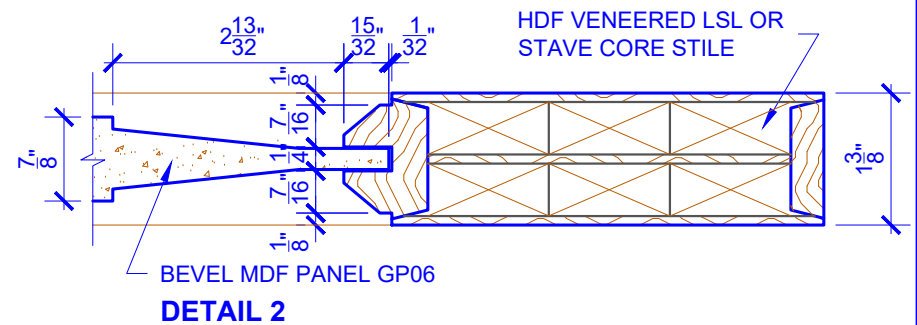

**PASSAGE, POCKET,
BYPASS, BARN DOORS**

BIFOLD DOORS

DOOR COMPONENT SIZES			
DOOR WIDTH	STILE WIDTH "A"	PANEL WIDTH "B"	PANEL HEIGHT "C"
1-0 THRU 1-1	2"	VARIES	VARIES
1-2 THRU 1-3	3"	VARIES	VARIES
1-4 THRU 1-10	4"	VARIES	VARIES
2-0 THRU 4-0	4-1/2"	VARIES	VARIES

NOTES:

- BIFOLD LEAF WIDTHS 10-11/16"-24" WILL HAVE 2" WIDE STILES.
- ALL COMPONENTS (STILES, RAILS & MULLIONS) MEASUREMENTS ARE "NET" FACE-WIDTH DIMENSIONS, NOT INCLUDING STICKING PROFILES OR APPLIED MOULDING.