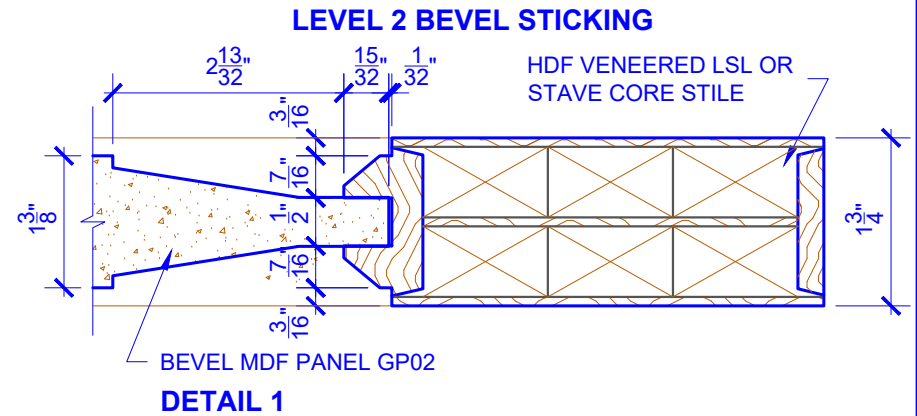

**PASSAGE, POCKET,
BYPASS, BARN DOORS**

BIFOLD DOORS

DOOR COMPONENT SIZES			
DOOR WIDTH	STILE WIDTH "A"	PANEL WIDTH "B"	PANEL HEIGHT "C"
1-0 THRU 1-1	2"	VARIES	VARIES
1-2 THRU 1-3	3"	VARIES	VARIES
1-4 THRU 1-10	4"	VARIES	VARIES
2-0 THRU 4-0	4-1/2"	VARIES	VARIES

NOTES:

- BIFOLD LEAF WIDTHS 10-11/16"-24" WILL HAVE 2" WIDE STILES.
- ALL COMPONENTS (STILES, RAILS & MULLIONS) MEASUREMENTS ARE "NET" FACE-WIDTH DIMENSIONS, NOT INCLUDING STICKING PROFILES OR APPLIED MOULDING.