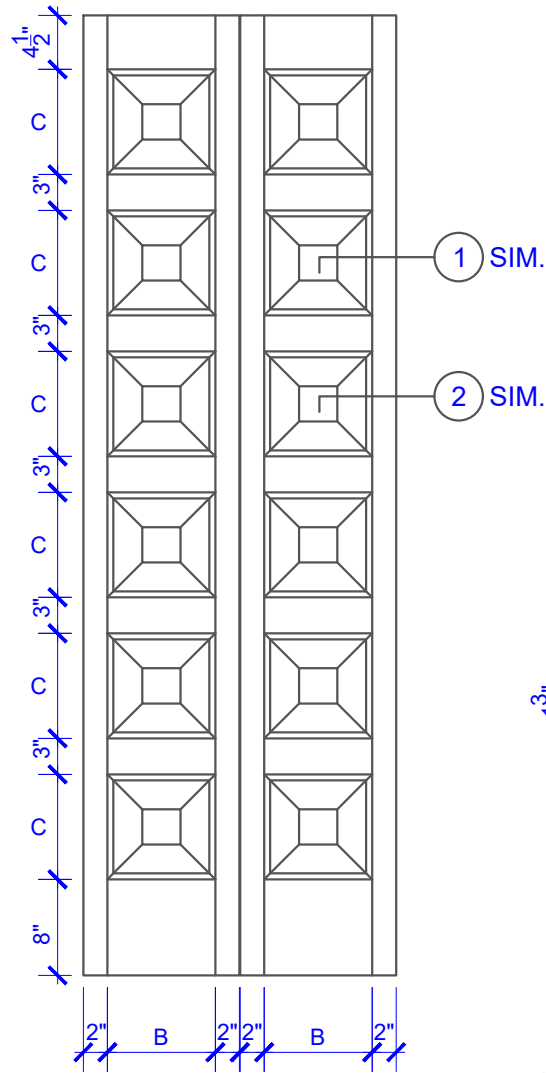

**PASSAGE, POCKET,
BYPASS, BARN DOORS**

BIFOLD DOORS

DOOR COMPONENT SIZES			
DOOR WIDTH	STILE WIDTH "A"	PANEL WIDTH "B"	PANEL HEIGHT "C"
1-0 THRU 1-1	2"	VARIES	VARIES
1-2 THRU 1-3	3"	VARIES	VARIES
1-4 THRU 1-10	4"	VARIES	VARIES
2-0 THRU 4-0	4-1/2"	VARIES	VARIES

NOTES:

- BIFOLD LEAF WIDTHS 10-11/16"-24" WILL HAVE 2" WIDE STILES.
- ALL COMPONENTS (STILES, RAILS & MULLIONS) MEASUREMENTS ARE "NET" FACE-WIDTH DIMENSIONS, NOT INCLUDING STICKING PROFILES OR APPLIED MOULDING.