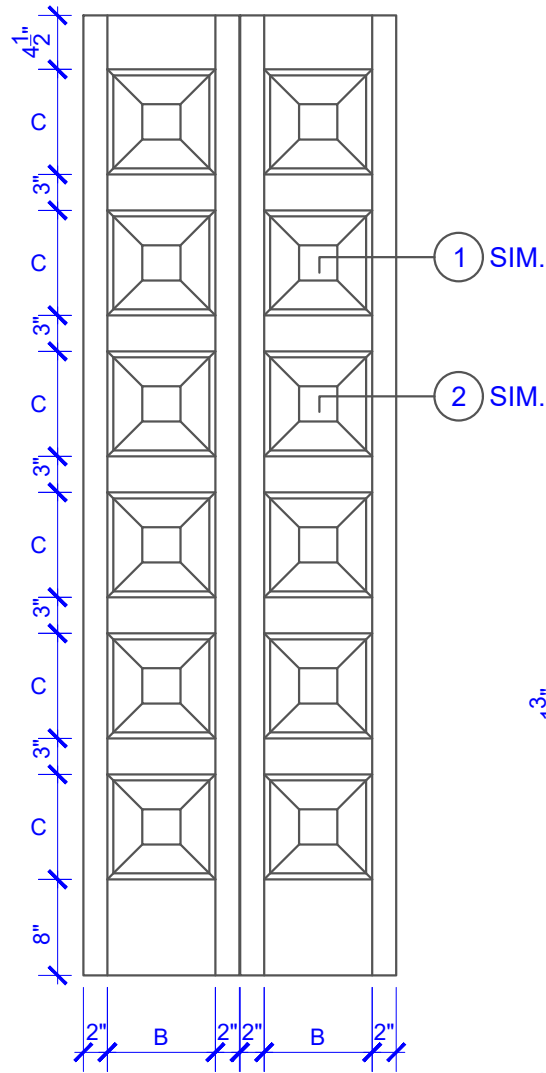

**PASSAGE, POCKET,
BYPASS, BARN DOORS**

BIFOLD DOORS

DOOR COMPONENT SIZES			
DOOR WIDTH	STILE WIDTH "A"	PANEL WIDTH "B"	PANEL HEIGHT "C"
1-0 THRU 1-1	2"	VARIES	VARIES
1-2 THRU 1-3	3"	VARIES	VARIES
1-4 THRU 1-10	4"	VARIES	VARIES
2-0 THRU 4-0	4-1/2"	VARIES	VARIES

NOTES:

- BIFOLD LEAF WIDTHS 10-11/16"-24" WILL HAVE 2" WIDE STILES.
- ALL COMPONENTS (STILES, RAILS & MULLIONS) MEASUREMENTS ARE "NET" FACE-WIDTH DIMENSIONS, NOT INCLUDING STICKING PROFILES OR APPLIED MOULDING.