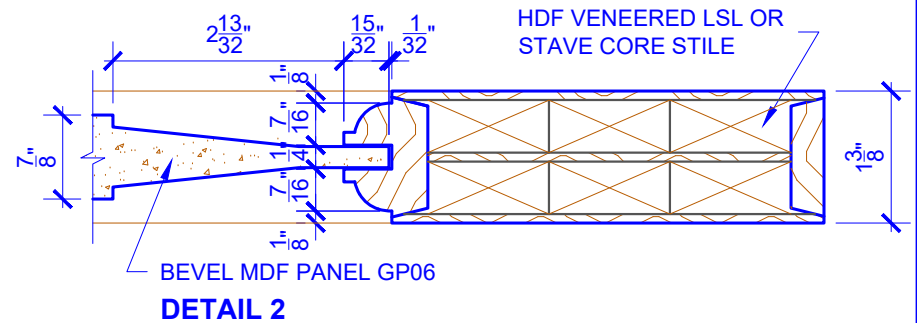

**PASSAGE, POCKET,
BYPASS, BARN DOORS**

BIFOLD DOORS

DOOR COMPONENT SIZES			
DOOR WIDTH	STILE WIDTH "A"	PANEL WIDTH "B"	PANEL HEIGHT "C"
1-0 THRU 1-1	2"	VARIES	VARIES
1-2 THRU 1-3	3"	VARIES	VARIES
1-4 THRU 1-10	4"	VARIES	VARIES
2-0 THRU 4-0	4-1/2"	VARIES	VARIES

NOTES:

- BIFOLD LEAF WIDTHS 10-11/16"-24" WILL HAVE 2" WIDE STILES.
- ALL COMPONENTS (STILES, RAILS & MULLIONS) MEASUREMENTS ARE "NET" FACE-WIDTH DIMENSIONS, NOT INCLUDING STICKING PROFILES OR APPLIED MOULDING.