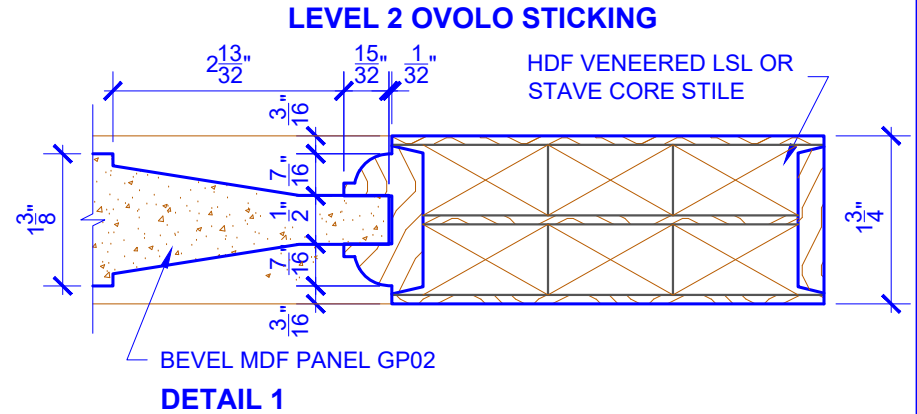

**PASSAGE, POCKET,
BYPASS, BARN DOORS**

BIFOLD DOORS

DOOR COMPONENT SIZES			
DOOR WIDTH	STILE WIDTH "A"	PANEL WIDTH "B"	PANEL HEIGHT "C"
1-0 THRU 1-1	2"	VARIES	VARIES
1-2 THRU 1-3	3"	VARIES	VARIES
1-4 THRU 1-10	4"	VARIES	VARIES
2-0 THRU 4-0	4-1/2"	VARIES	VARIES

NOTES:

- BIFOLD LEAF WIDTHS 10-11/16"-24" WILL HAVE 2" WIDE STILES.
- ALL COMPONENTS (STILES, RAILS & MULLIONS) MEASUREMENTS ARE "NET" FACE-WIDTH DIMENSIONS, NOT INCLUDING STICKING PROFILES OR APPLIED MOULDING.