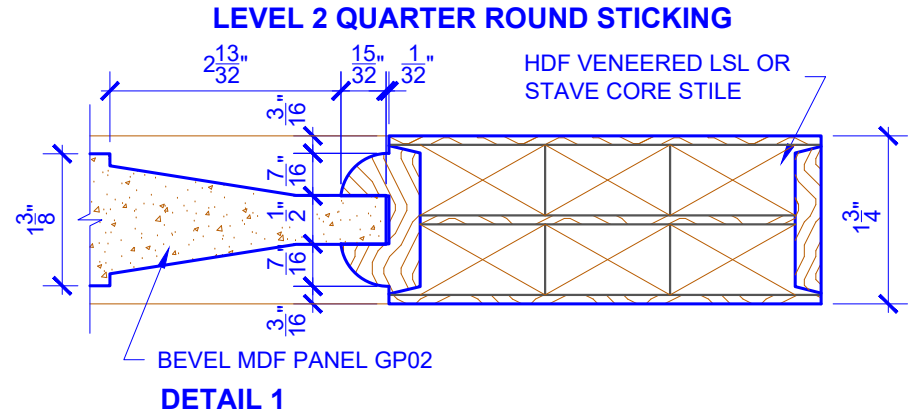

**PASSAGE, POCKET,
BYPASS, BARN DOORS**

BIFOLD DOORS

DOOR COMPONENT SIZES			
DOOR WIDTH	STILE WIDTH "A"	PANEL WIDTH "B"	PANEL HEIGHT "C"
1-0 THRU 1-1	2"	VARIES	VARIES
1-2 THRU 1-3	3"	VARIES	VARIES
1-4 THRU 1-10	4"	VARIES	VARIES
2-0 THRU 4-0	4-1/2"	VARIES	VARIES

NOTES:

1. BIFOLD LEAF WIDTHS 10-11/16"-24" WILL HAVE 2" WIDE STILES.
2. ALL COMPONENTS (STILES, RAILS & MULLIONS) MEASUREMENTS ARE "NET" FACE-WIDTH DIMENSIONS, NOT INCLUDING STICKING PROFILES OR APPLIED MOULDING.