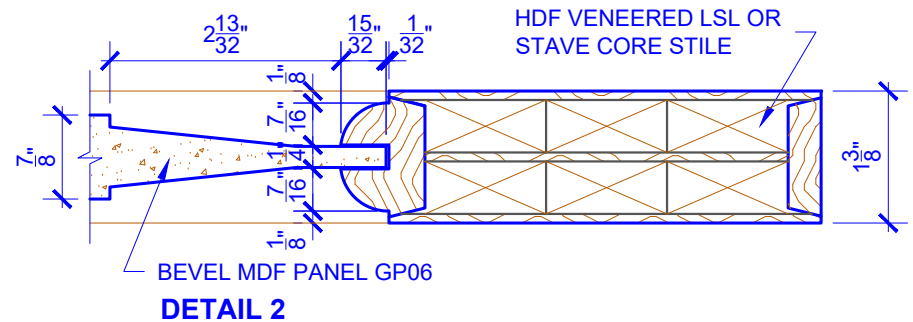

**PASSAGE, POCKET,
BYPASS, BARN DOORS**

BIFOLD DOORS

DOOR COMPONENT SIZES			
DOOR WIDTH	STILE WIDTH "A"	PANEL WIDTH "B"	PANEL HEIGHT "C"
1-0 THRU 1-1	2"	VARIES	VARIES
1-2 THRU 1-3	3"	VARIES	VARIES
1-4 THRU 1-10	4"	VARIES	VARIES
2-0 THRU 4-0	4-1/2"	VARIES	VARIES

NOTES:

1. BIFOLD LEAF WIDTHS 10-11/16"-24" WILL HAVE 2" WIDE STILES.
2. ALL COMPONENTS (STILES, RAILS & MULLIONS) MEASUREMENTS ARE "NET" FACE-WIDTH DIMENSIONS, NOT INCLUDING STICKING PROFILES OR APPLIED MOULDING.