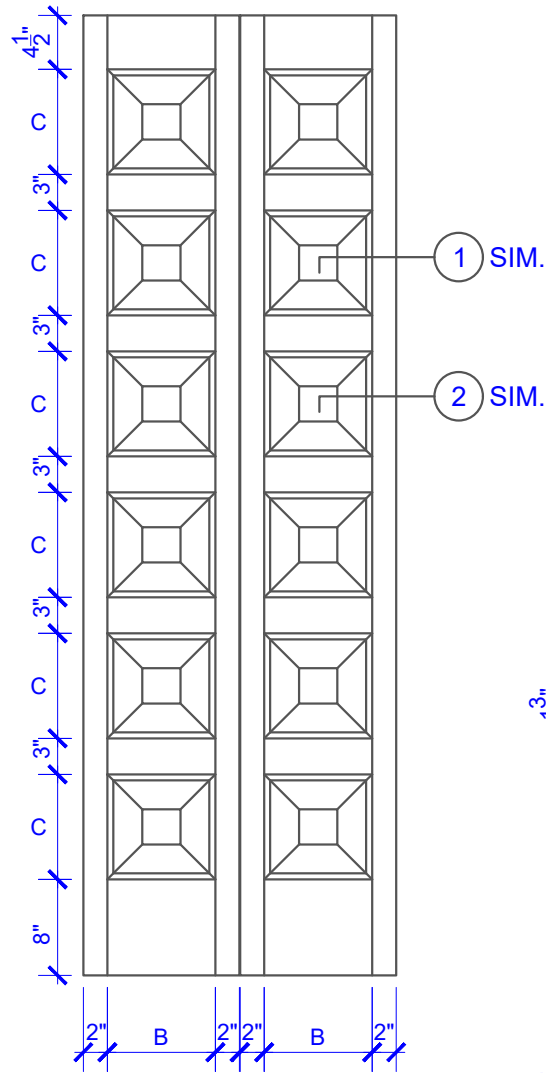

**PASSAGE, POCKET,
BYPASS, BARN DOORS**

BIFOLD DOORS

DOOR COMPONENT SIZES			
DOOR WIDTH	STILE WIDTH "A"	PANEL WIDTH "B"	PANEL HEIGHT "C"
1-0 THRU 1-1	2"	VARIES	VARIES
1-2 THRU 1-3	3"	VARIES	VARIES
1-4 THRU 1-10	4"	VARIES	VARIES
2-0 THRU 4-0	4-1/2"	VARIES	VARIES

NOTES:

1. BIFOLD LEAF WIDTHS 10-11/16"-24" WILL HAVE 2" WIDE STILES.
2. ALL COMPONENTS (STILES, RAILS & MULLIONS) MEASUREMENTS ARE "NET" FACE-WIDTH DIMENSIONS, NOT INCLUDING STICKING PROFILES OR APPLIED MOULDING.