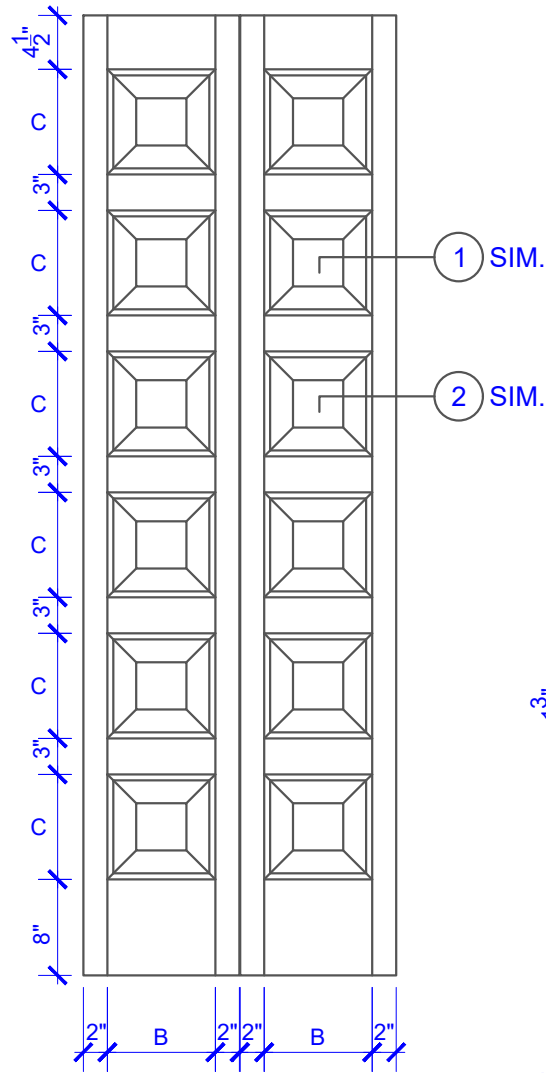

**PASSAGE, POCKET,
BYPASS, BARN DOORS**

BIFOLD DOORS

DOOR COMPONENT SIZES

DOOR WIDTH	STILE WIDTH "A"	PANEL WIDTH "B"	PANEL HEIGHT "C"
1-0 THRU 1-1	2"	VARIES	VARIES
1-2 THRU 1-3	3"	VARIES	VARIES
1-4 THRU 1-10	4"	VARIES	VARIES
2-0 THRU 4-0	4-1/2"	VARIES	VARIES

NOTES:

1. BIFOLD LEAF WIDTHS 10-11/16"-24" WILL HAVE 2" WIDE STILES.
2. ALL COMPONENTS (STILES, RAILS & MULLIONS) MEASUREMENTS ARE "NET" FACE-WIDTH DIMENSIONS, NOT INCLUDING STICKING PROFILES OR APPLIED MOULDING.