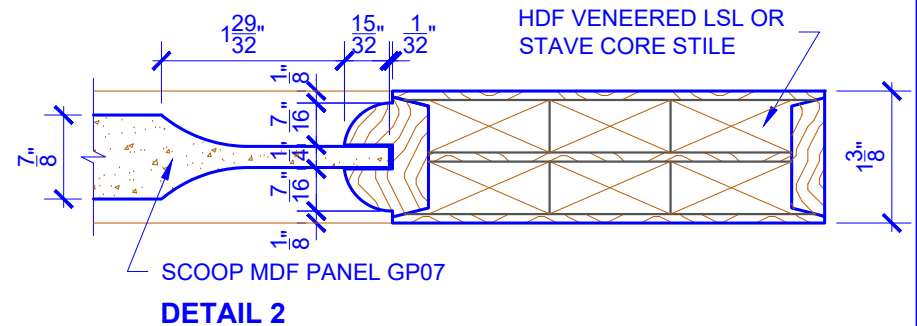

**PASSAGE, POCKET,
BYPASS, BARN DOORS**

BIFOLD DOORS

DOOR COMPONENT SIZES

DOOR WIDTH	STILE WIDTH "A"	PANEL WIDTH "B"	PANEL HEIGHT "C"
1-0 THRU 1-1	2"	VARIES	VARIES
1-2 THRU 1-3	3"	VARIES	VARIES
1-4 THRU 1-10	4"	VARIES	VARIES
2-0 THRU 4-0	4-1/2"	VARIES	VARIES

NOTES:

1. BIFOLD LEAF WIDTHS 10-11/16"-24" WILL HAVE 2" WIDE STILES.
2. ALL COMPONENTS (STILES, RAILS & MULLIONS) MEASUREMENTS ARE "NET" FACE-WIDTH DIMENSIONS, NOT INCLUDING STICKING PROFILES OR APPLIED MOULDING.