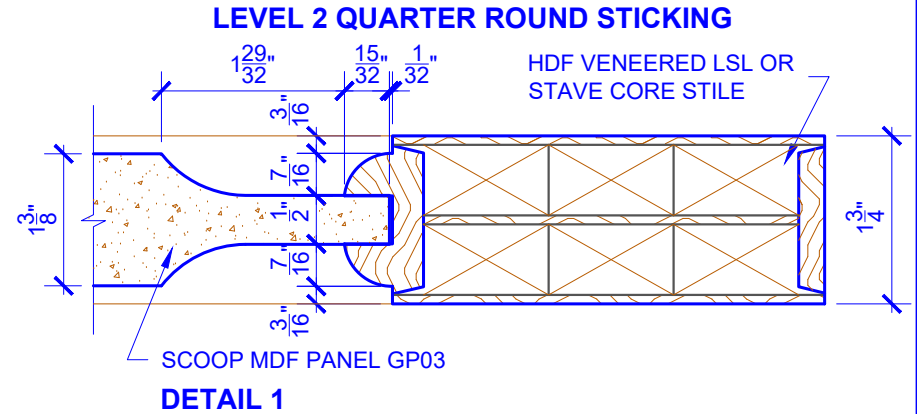

**PASSAGE, POCKET,
BYPASS, BARN DOORS**

BIFOLD DOORS

DOOR COMPONENT SIZES

DOOR WIDTH	STILE WIDTH "A"	PANEL WIDTH "B"	PANEL HEIGHT "C"
1-0 THRU 1-1	2"	VARIES	VARIES
1-2 THRU 1-3	3"	VARIES	VARIES
1-4 THRU 1-10	4"	VARIES	VARIES
2-0 THRU 4-0	4-1/2"	VARIES	VARIES

NOTES:

1. BIFOLD LEAF WIDTHS 10-11/16"-24" WILL HAVE 2" WIDE STILES.
2. ALL COMPONENTS (STILES, RAILS & MULLIONS) MEASUREMENTS ARE "NET" FACE-WIDTH DIMENSIONS, NOT INCLUDING STICKING PROFILES OR APPLIED MOULDING.