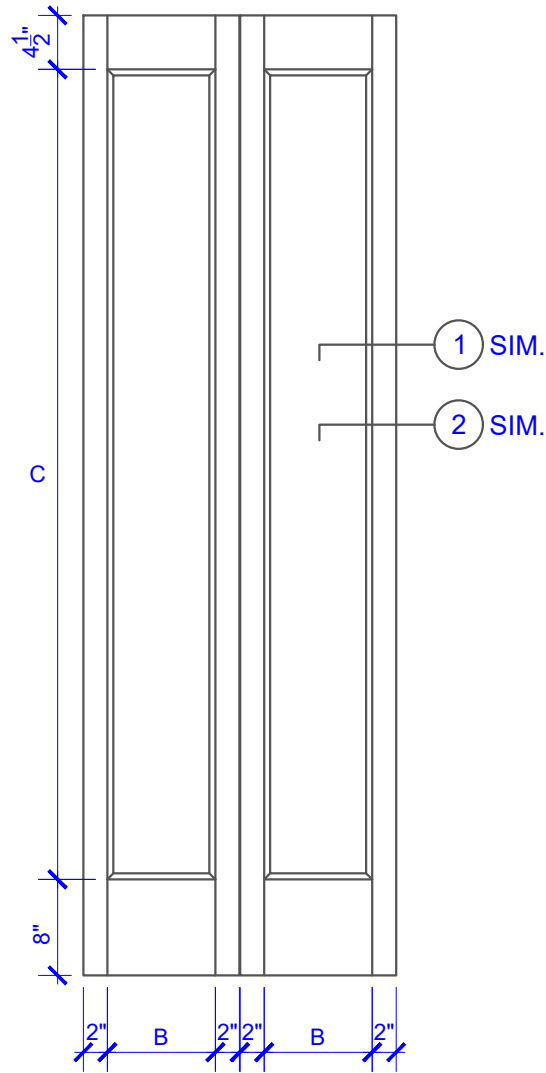

**PASSAGE, POCKET,
BYPASS, BARN DOORS**

BIFOLD DOORS

DOOR COMPONENT SIZES			
DOOR WIDTH	STILE WIDTH "A"	PANEL WIDTH "B"	PANEL HEIGHT "C"
12" THRU 1-1	2"	VARIABLES	VARIABLES
1-2 THRU 1-3	3"	VARIABLES	VARIABLES
1-4 THRU 1-10	4"	VARIABLES	VARIABLES
2-0 THRU 3-0	4-1/2"	VARIABLES	VARIABLES

NOTES:

- BIFOLD LEAF WIDTHS 9"-24" WILL HAVE 2" WIDE STILES.
- ALL COMPONENTS (STILES, RAILS & MULLIONS) MEASUREMENTS ARE "NET" FACE-WIDTH DIMENSIONS, NOT INCLUDING STICKING PROFILES OR APPLIED MOULDING.