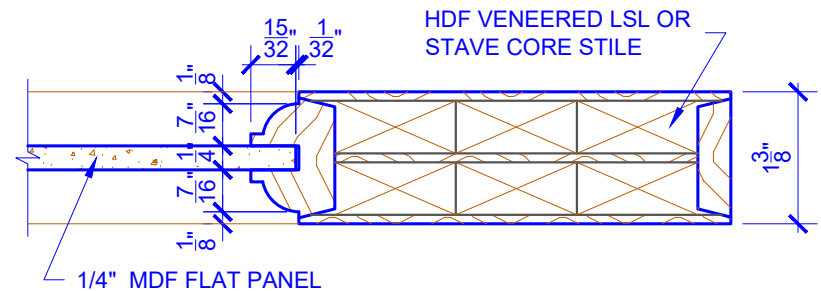

**PASSAGE, POCKET,
BYPASS, BARN DOORS**

BIFOLD DOORS

DOOR COMPONENT SIZES			
DOOR WIDTH	STILE WIDTH "A"	PANEL WIDTH "B"	PANEL HEIGHT "C"
12" THRU 1-1	2"	VARIABLES	VARIABLES
1-2 THRU 1-3	3"	VARIABLES	VARIABLES
1-4 THRU 1-10	4"	VARIABLES	VARIABLES
2-0 THRU 3-0	4-1/2"	VARIABLES	VARIABLES

NOTES:

- BIFOLD LEAF WIDTHS 9"-24" WILL HAVE 2" WIDE STILES.
- ALL COMPONENTS (STILES, RAILS & MULLIONS) MEASUREMENTS ARE "NET" FACE-WIDTH DIMENSIONS, NOT INCLUDING STICKING PROFILES OR APPLIED MOULDING.

LEVEL 2 OVOLO STICKING

DETAIL 1

DETAIL 2

* SEE LIMITED LIFETIME WARRANTY FOR TOLERANCES AND EXCLUSIONS