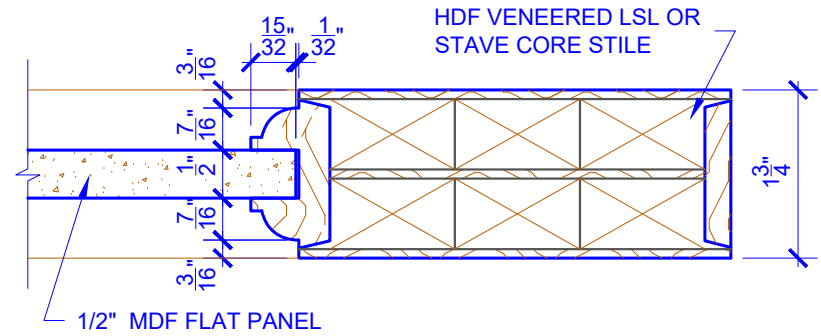

LEVEL 2 OVOLO STICKING

DETAIL 1