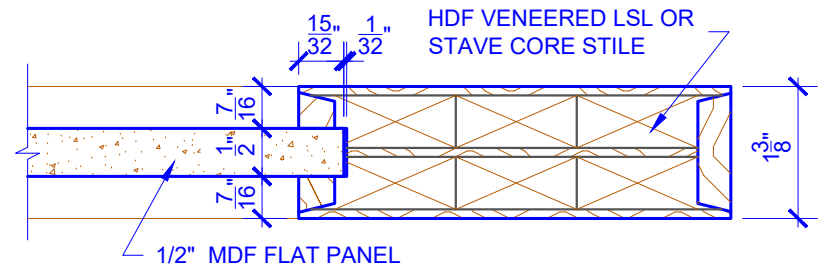

DETAIL 2

* SEE LIMITED LIFETIME WARRANTY FOR TOLERANCES AND EXCLUSIONS