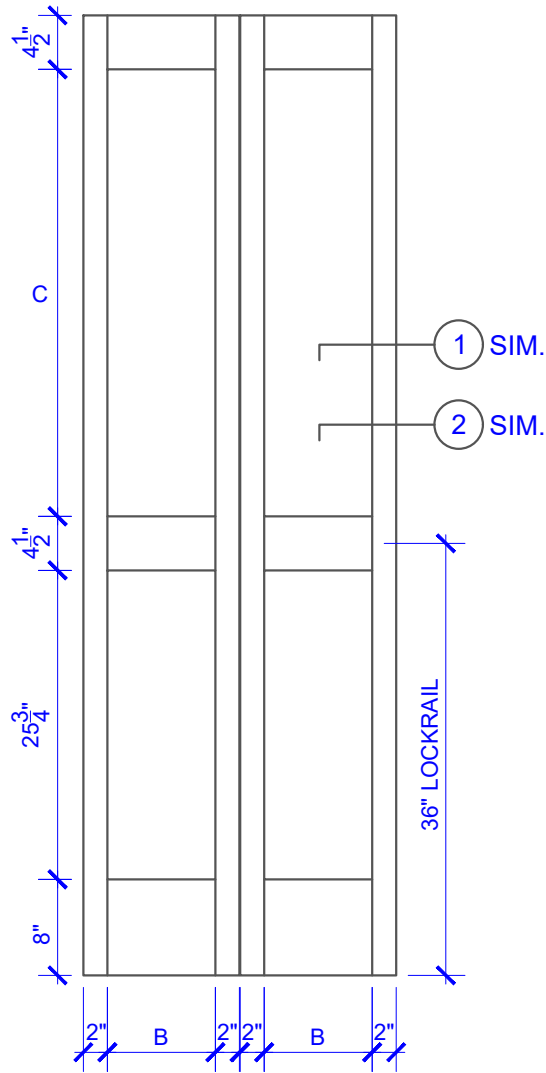

**PASSAGE, POCKET,
BYPASS, BARN DOORS**

BIFOLD DOORS

DOOR COMPONENT SIZES			
DOOR WIDTH	STILE WIDTH "A"	PANEL WIDTH "B"	TOP PANEL HEIGHT "C"
1-0 THRU 1-1	2"	VARIES	VARIES
1-2 THRU 1-3	3"	VARIES	VARIES
1-4 THRU 1-10	4"	VARIES	VARIES
2-0 THRU 4-0	4-1/2"	VARIES	VARIES

NOTES:

1. BIFOLD LEAF WIDTHS 9"-24" WILL HAVE 2" WIDE STILES.
2. ALL COMPONENTS (STILES, RAILS & MULLIONS) MEASUREMENTS ARE "NET" FACE-WIDTH DIMENSIONS, NOT INCLUDING STICKING PROFILES OR APPLIED MOULDING.