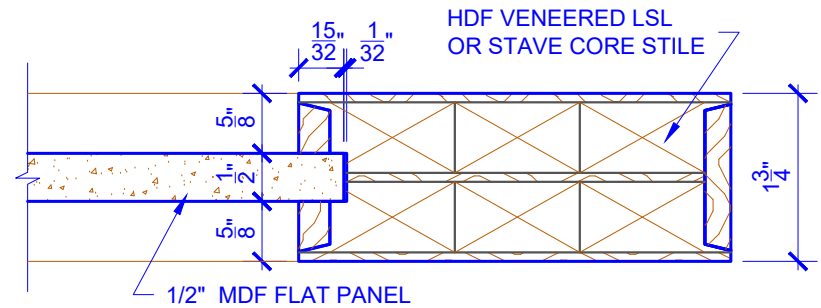

LEVEL 1 SQUARE SHOULDER

DETAIL 1