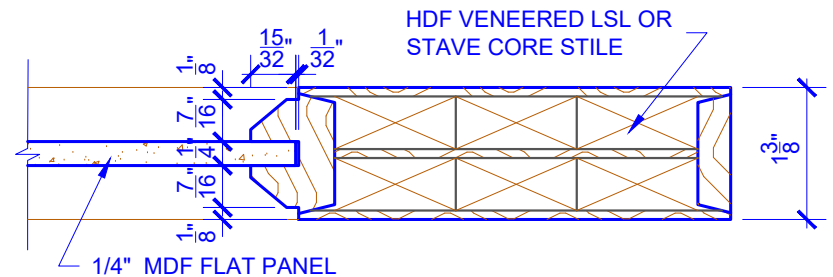

DETAIL 2

* SEE LIMITED LIFETIME WARRANTY FOR TOLERANCES AND EXCLUSIONS