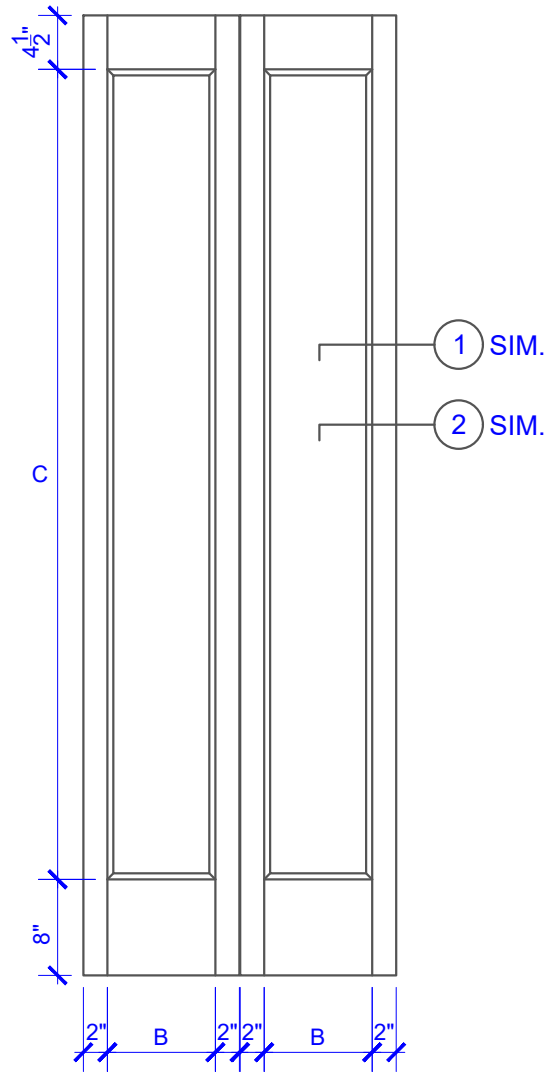

**PASSAGE, POCKET,  
BYPASS, BARN DOORS**

**BIFOLD DOORS**

DOOR COMPONENT SIZES			
DOOR WIDTH	STILE WIDTH "A"	PANEL WIDTH "B"	PANEL HEIGHT "C"
2-0 THRU 2-4	4"	VARIES	VARIES
2-6 THRU 4-0	4-1/2"	VARIES	VARIES

NOTES:

- BIFOLD LEAF WIDTHS 9"-24" WILL HAVE 2" WIDE STILES.
- ALL COMPONENTS (STILES, RAILS & MULLIONS) MEASUREMENTS ARE "NET" FACE-WIDTH DIMENSIONS, NOT INCLUDING STICKING PROFILES OR APPLIED MOULDING.
- DOORS NARROWER THAN 2'-0" IN WIDTH ON 2 OR 3 PANEL WIDE DOORS WILL BE MADE AS 1-PANEL WIDE IN A CORRESPONDING DESIGN. PN219 DESIGN 1-8 WIDE WOULD BE A PN101 DESIGN.