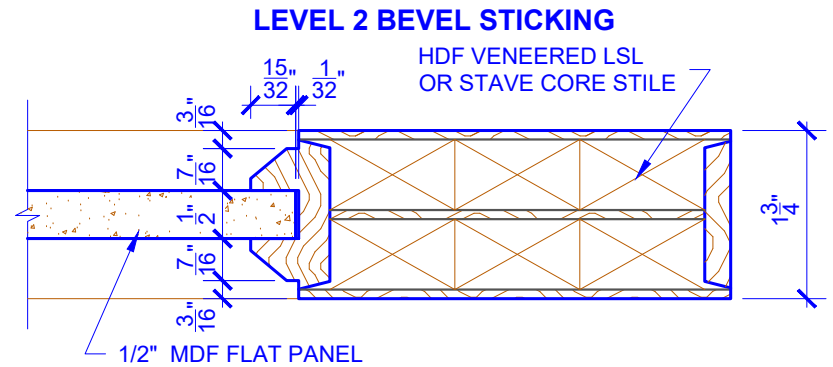

**PASSAGE, POCKET,  
BYPASS, BARN DOORS**

**BIFOLD DOORS**

DOOR COMPONENT SIZES			
DOOR WIDTH	STILE WIDTH "A"	PANEL WIDTH "B"	PANEL HEIGHT "C"
2-0 THRU 2-4	4"	VARIES	VARIES
2-6 THRU 4-0	4-1/2"	VARIES	VARIES

NOTES:

- BIFOLD LEAF WIDTHS 9"-24" WILL HAVE 2" WIDE STILES.
- ALL COMPONENTS (STILES, RAILS & MULLIONS) MEASUREMENTS ARE "NET" FACE-WIDTH DIMENSIONS, NOT INCLUDING STICKING PROFILES OR APPLIED MOULDING.
- DOORS NARROWER THAN 2'-0" IN WIDTH ON 2 OR 3 PANEL WIDE DOORS WILL BE MADE AS 1-PANEL WIDE IN A CORRESPONDING DESIGN. PN219 DESIGN 1-8 WIDE WOULD BE A PN101 DESIGN.