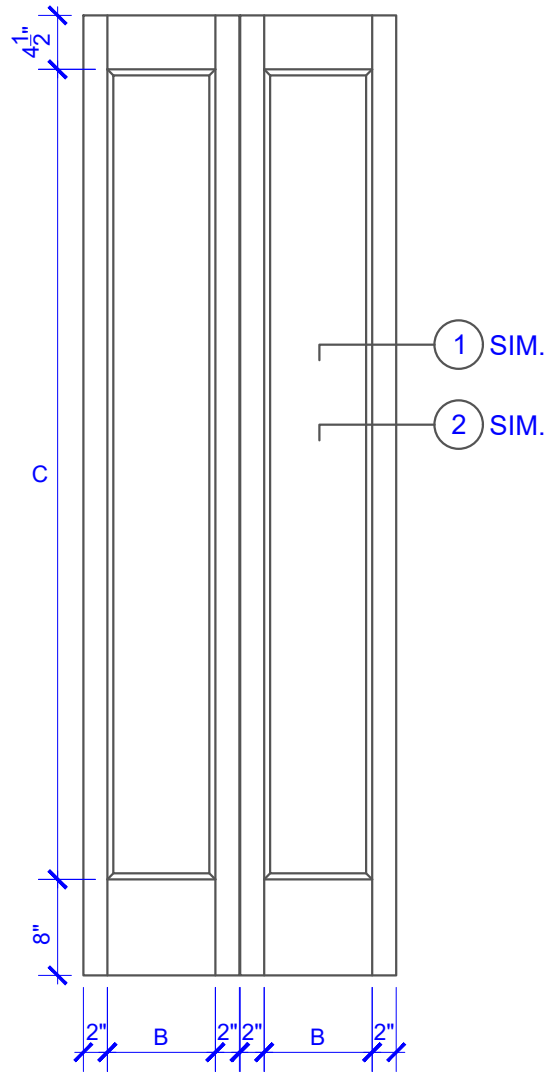

**PASSAGE, POCKET,
BYPASS, BARN DOORS**

BIFOLD DOORS

DOOR COMPONENT SIZES			
DOOR WIDTH	STILE WIDTH "A"	PANEL WIDTH "B"	PANEL HEIGHT "C"
2-0 THRU 2-4	4"	VARIABLES	VARIABLES
2-6 THRU 4-0	4-1/2"	VARIABLES	VARIABLES

NOTES:

- BIFOLD LEAF WIDTHS 9"-24" WILL HAVE 2" WIDE STILES.
- ALL COMPONENTS (STILES, RAILS & MULLIONS) MEASUREMENTS ARE "NET" FACE-WIDTH DIMENSIONS, NOT INCLUDING STICKING PROFILES OR APPLIED MOULDING.
- DOORS NARROWER THAN 2'-0" IN WIDTH ON 2 OR 3 PANEL WIDE DOORS WILL BE MADE AS 1-PANEL WIDE IN A CORRESPONDING DESIGN. PN219 DESIGN 1-8 WIDE WOULD BE A PN101 DESIGN.