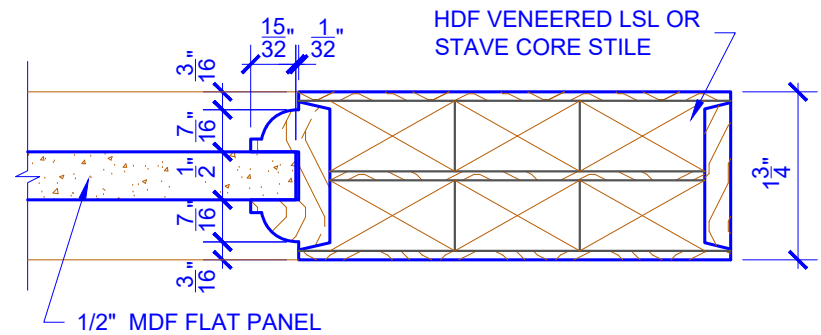

LEVEL 2 OVOLO STICKING

DETAIL 1