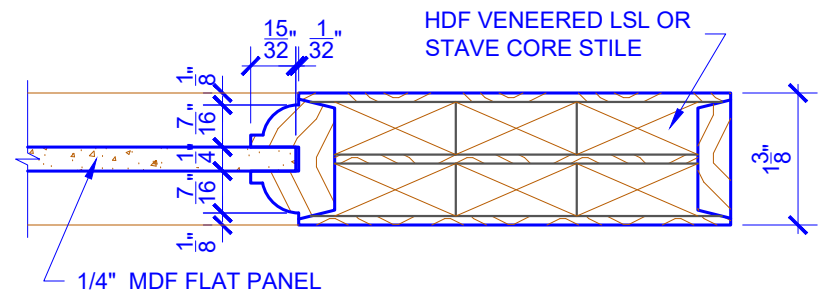

**PASSAGE, POCKET,
BYPASS, BARN DOORS**

BIFOLD DOORS

DOOR COMPONENT SIZES			
DOOR WIDTH	STILE WIDTH "A"	PANEL WIDTH "B"	PANEL HEIGHT "C"
2-0 THRU 2-4	4"	VARIABLES	VARIABLES
2-6 THRU 4-0	4-1/2"	VARIABLES	VARIABLES

NOTES:

- BIFOLD LEAF WIDTHS 9"-24" WILL HAVE 2" WIDE STILES.
- ALL COMPONENTS (STILES, RAILS & MULLIONS) MEASUREMENTS ARE "NET" FACE-WIDTH DIMENSIONS, NOT INCLUDING STICKING PROFILES OR APPLIED MOULDING.
- DOORS NARROWER THAN 2'-0" IN WIDTH ON 2 OR 3 PANEL WIDE DOORS WILL BE MADE AS 1-PANEL WIDE IN A CORRESPONDING DESIGN. PN219 DESIGN 1-8 WIDE WOULD BE A PN101 DESIGN.

LEVEL 2 OVOLO STICKING

DETAIL 1

DETAIL 2

* SEE LIMITED LIFETIME WARRANTY FOR TOLERANCES AND EXCLUSIONS