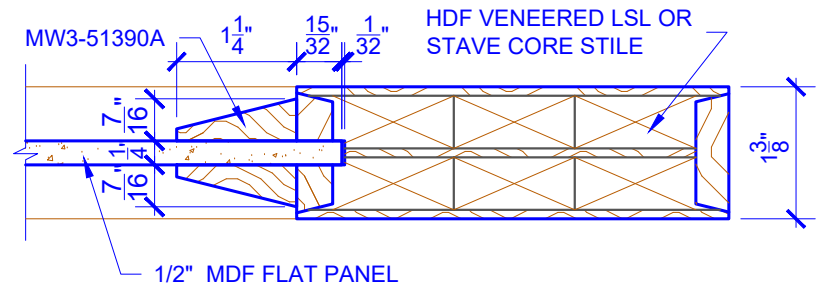

DETAIL 2

* SEE LIMITED LIFETIME WARRANTY FOR TOLERANCES AND EXCLUSIONS