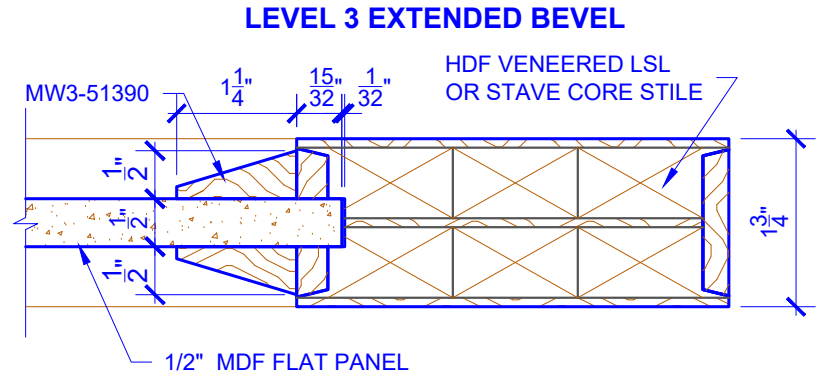

**PASSAGE, POCKET,
BYPASS, BARN DOORS**

BIFOLD DOORS

DOOR COMPONENT SIZES			
DOOR WIDTH	STILE WIDTH "A"	PANEL WIDTH "B"	TOP PANEL HEIGHT "C"
1-0 THRU 1-1	2"	VARIES	VARIES
1-2 THRU 1-3	3"	VARIES	VARIES
1-4 THRU 1-10	4"	VARIES	VARIES
2-0 THRU 4-0	4-1/2"	VARIES	VARIES

NOTES:

- BIFOLD LEAF WIDTHS 9"-24" WILL HAVE 2" WIDE STILES.
- ALL COMPONENTS (STILES, RAILS & MULLIONS) MEASUREMENTS ARE "NET" FACE-WIDTH DIMENSIONS, NOT INCLUDING STICKING PROFILES OR APPLIED MOULDING.