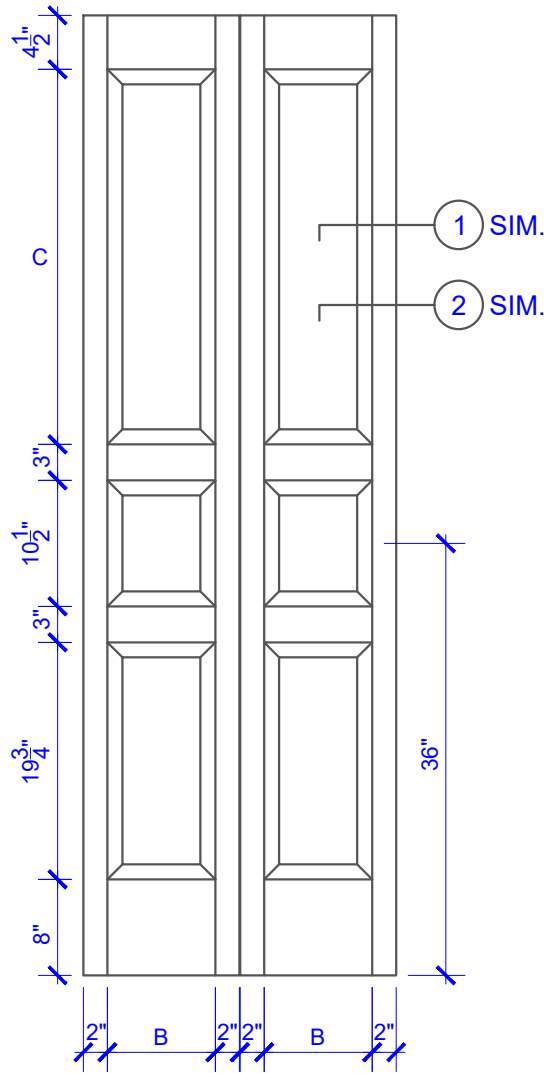

**PASSAGE, POCKET,
BYPASS, BARN DOORS**

BIFOLD DOORS

DOOR COMPONENT SIZES			
DOOR WIDTH	STILE WIDTH "A"	PANEL WIDTH "B"	TOP PANEL HEIGHT "C"
1-0 THRU 1-1	2"	VARIES	VARIES
1-2 THRU 1-3	3"	VARIES	VARIES
1-4 THRU 1-10	4"	VARIES	VARIES
2-0 THRU 4-0	4-1/2"	VARIES	VARIES

NOTES:

- BIFOLD LEAF WIDTHS 9"-24" WILL HAVE 2" WIDE STILES.
- ALL COMPONENTS (STILES, RAILS & MULLIONS) MEASUREMENTS ARE "NET" FACE-WIDTH DIMENSIONS, NOT INCLUDING STICKING PROFILES OR APPLIED MOULDING.