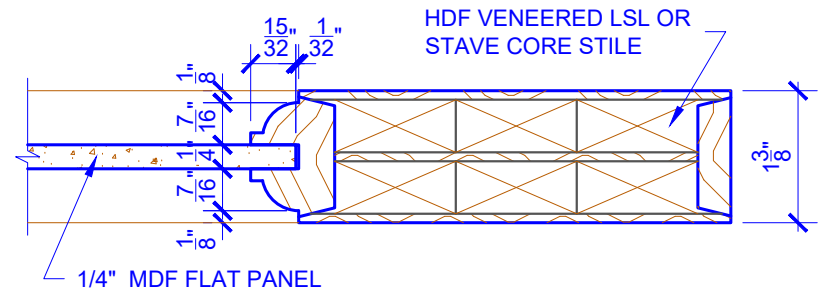

DETAIL 2

* SEE LIMITED LIFETIME WARRANTY FOR TOLERANCES AND EXCLUSIONS