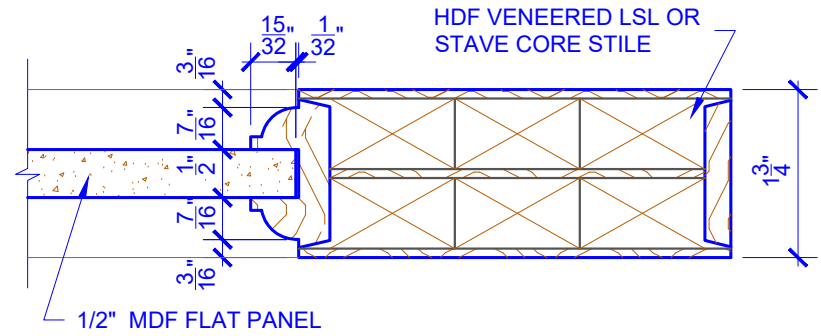

LEVEL 2 OVOLO STICKING

DETAIL 1