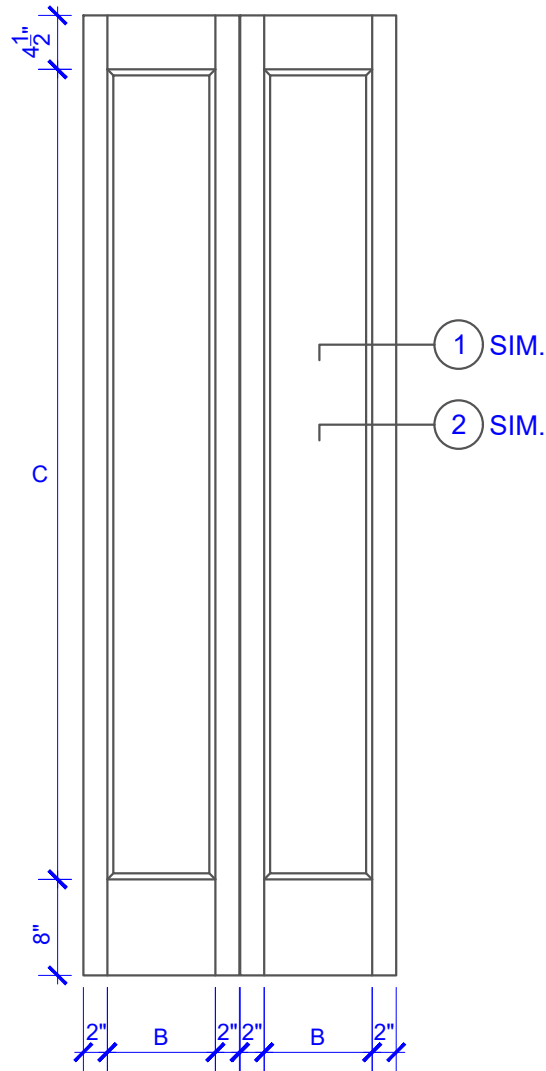

**PASSAGE, POCKET,  
BYPASS, BARN DOORS**

**BIFOLD DOORS**

DOOR COMPONENT SIZES			
DOOR WIDTH	STILE WIDTH "A"	PANEL WIDTH "B"	PANEL HEIGHT "C"
2-0 THRU 2-4	4"	VARIABLES	VARIABLES
2-6 THRU 4-0	4-1/2"	VARIABLES	VARIABLES

NOTES:

- BIFOLD LEAF WIDTHS 9"-24" WILL HAVE 2" WIDE STILES.
- ALL COMPONENTS (STILES, RAILS & MULLIONS) MEASUREMENTS ARE "NET" FACE-WIDTH DIMENSIONS, NOT INCLUDING STICKING PROFILES OR APPLIED MOULDING.
- DOORS NARROWER THAN 2'-0" IN WIDTH ON 2 OR 3 PANEL WIDE DOORS WILL BE MADE AS 1-PANEL WIDE IN A CORRESPONDING DESIGN. PN308 DESIGN 1-8 WIDE WOULD BE A PN101 DESIGN.

**LEVEL 2 OVOLO STICKING**

**DETAIL 1**

**DETAIL 2**

\* SEE LIMITED LIFETIME WARRANTY FOR TOLERANCES AND EXCLUSIONS