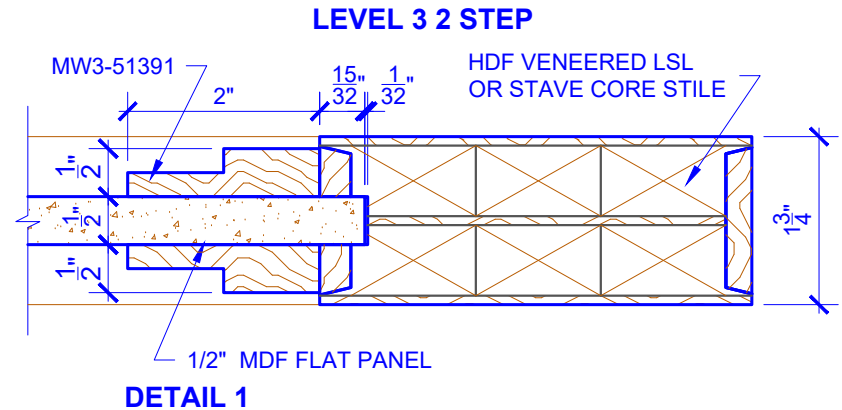

**PASSAGE, POCKET,
BYPASS, BARN DOORS**

BIFOLD DOORS

DOOR COMPONENT SIZES			
DOOR WIDTH	STILE WIDTH "A"	PANEL WIDTH "B"	PANEL HEIGHT "C"
2-0 THRU 2-4	4"	VARIABLES	VARIABLES
2-6 THRU 4-0	4-1/2"	VARIABLES	VARIABLES

NOTES:

- BIFOLD LEAF WIDTHS 9"-24" WILL HAVE 2" WIDE STILES.
- ALL COMPONENTS (STILES, RAILS & MULLIONS) MEASUREMENTS ARE "NET" FACE-WIDTH DIMENSIONS, NOT INCLUDING STICKING PROFILES OR APPLIED MOULDING.
- DOORS NARROWER THAN 2'-0" IN WIDTH ON 2 OR 3 PANEL WIDE DOORS WILL BE MADE AS 1-PANEL WIDE IN A CORRESPONDING DESIGN. PN308 DESIGN 1-8 WIDE WOULD BE A PN101 DESIGN.