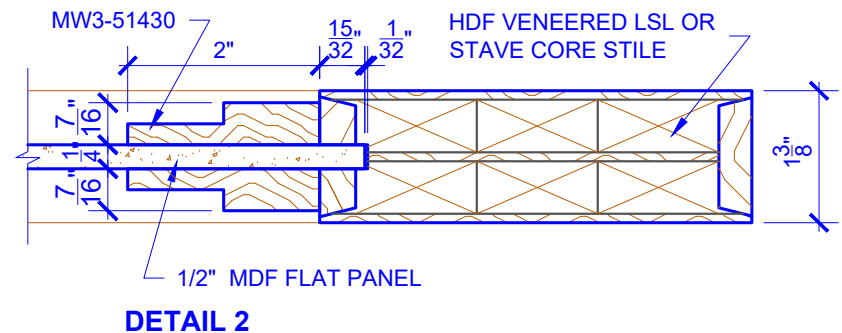

**PASSAGE, POCKET,
BYPASS, BARN DOORS**

BIFOLD DOORS

DOOR COMPONENT SIZES			
DOOR WIDTH	STILE WIDTH "A"	PANEL WIDTH "B"	PANEL HEIGHT "C"
2-0 THRU 2-4	4"	VARIABLES	VARIABLES
2-6 THRU 4-0	4-1/2"	VARIABLES	VARIABLES

NOTES:

- BIFOLD LEAF WIDTHS 9"-24" WILL HAVE 2" WIDE STILES.
- ALL COMPONENTS (STILES, RAILS & MULLIONS) MEASUREMENTS ARE "NET" FACE-WIDTH DIMENSIONS, NOT INCLUDING STICKING PROFILES OR APPLIED MOULDING.
- DOORS NARROWER THAN 2'-0" IN WIDTH ON 2 OR 3 PANEL WIDE DOORS WILL BE MADE AS 1-PANEL WIDE IN A CORRESPONDING DESIGN. PN308 DESIGN 1-8 WIDE WOULD BE A PN101 DESIGN.