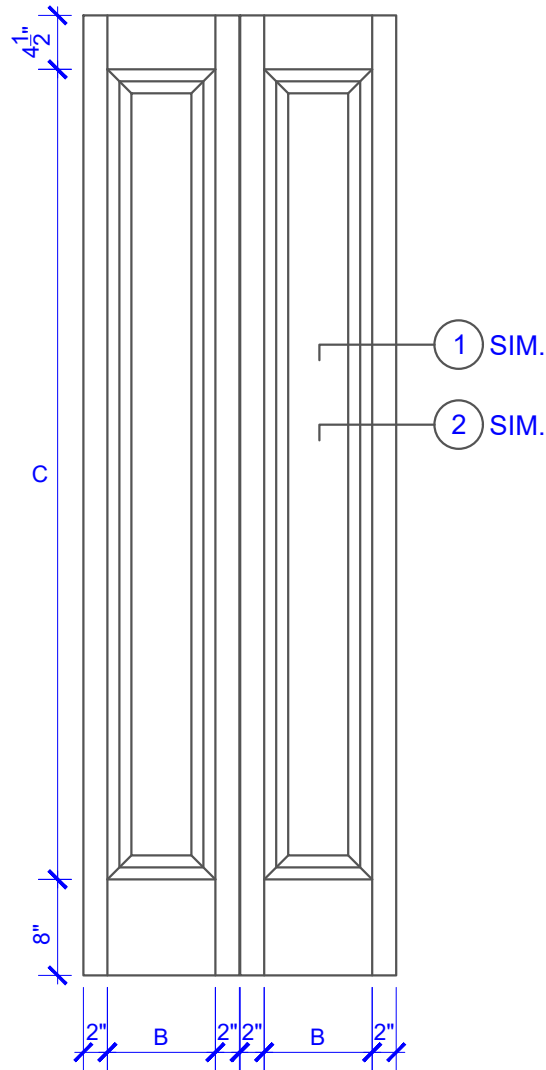

**PASSAGE, POCKET,
BYPASS, BARN DOORS**

BIFOLD DOORS

DOOR COMPONENT SIZES			
DOOR WIDTH	STILE WIDTH "A"	PANEL WIDTH "B"	PANEL HEIGHT "C"
2-0 THRU 2-4	4"	VARIABLES	VARIABLES
2-6 THRU 4-0	4-1/2"	VARIABLES	VARIABLES

NOTES:

- BIFOLD LEAF WIDTHS 9"-24" WILL HAVE 2" WIDE STILES.
- ALL COMPONENTS (STILES, RAILS & MULLIONS) MEASUREMENTS ARE "NET" FACE-WIDTH DIMENSIONS, NOT INCLUDING STICKING PROFILES OR APPLIED MOULDING.
- DOORS NARROWER THAN 2'-0" IN WIDTH ON 2 OR 3 PANEL WIDE DOORS WILL BE MADE AS 1-PANEL WIDE IN A CORRESPONDING DESIGN. PN308 DESIGN 1-8 WIDE WOULD BE A PN101 DESIGN.