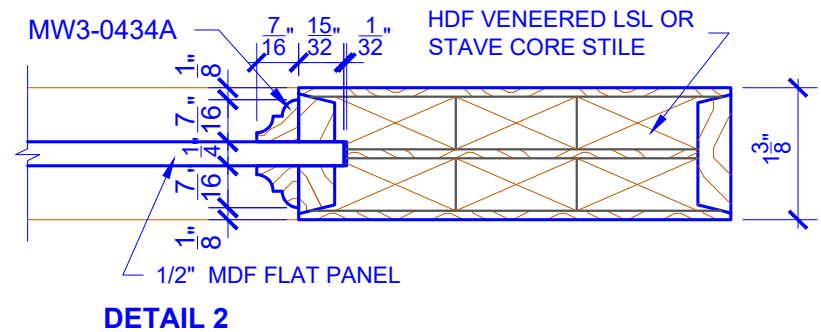

**PASSAGE, POCKET,
BYPASS, BARN DOORS**

BIFOLD DOORS

DOOR COMPONENT SIZES			
DOOR WIDTH	STILE WIDTH "A"	PANEL WIDTH "B"	PANEL HEIGHT "C"
2-0 THRU 2-4	4"	VARIABLES	VARIABLES
2-6 THRU 4-0	4-1/2"	VARIABLES	VARIABLES

NOTES:

- BIFOLD LEAF WIDTHS 9"-24" WILL HAVE 2" WIDE STILES.
- ALL COMPONENTS (STILES, RAILS & MULLIONS) MEASUREMENTS ARE "NET" FACE-WIDTH DIMENSIONS, NOT INCLUDING STICKING PROFILES OR APPLIED MOULDING.
- DOORS NARROWER THAN 2'-0" IN WIDTH ON 2 OR 3 PANEL WIDE DOORS WILL BE MADE AS 1-PANEL WIDE IN A CORRESPONDING DESIGN. PN308 DESIGN 1-8 WIDE WOULD BE A PN101 DESIGN.