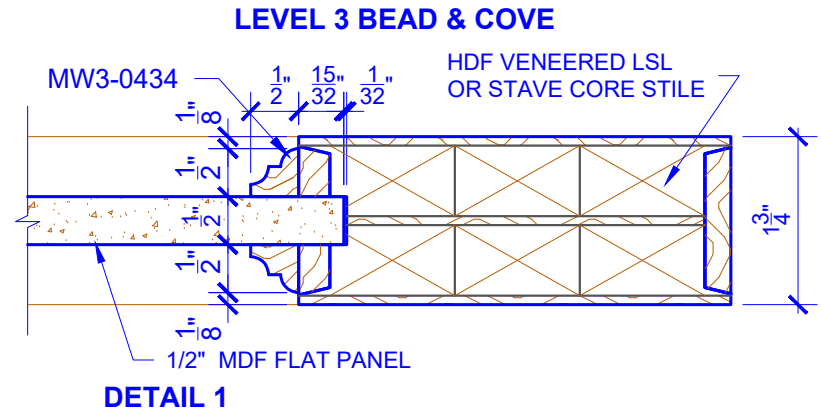

**PASSAGE, POCKET,
BYPASS, BARN DOORS**

BIFOLD DOORS

DOOR COMPONENT SIZES			
DOOR WIDTH	STILE WIDTH "A"	PANEL WIDTH "B"	PANEL HEIGHT "C"
2-0 THRU 2-4	4"	VARIABLES	VARIABLES
2-6 THRU 4-0	4-1/2"	VARIABLES	VARIABLES

NOTES:

- BIFOLD LEAF WIDTHS 9"-24" WILL HAVE 2" WIDE STILES.
- ALL COMPONENTS (STILES, RAILS & MULLIONS) MEASUREMENTS ARE "NET" FACE-WIDTH DIMENSIONS, NOT INCLUDING STICKING PROFILES OR APPLIED MOULDING.
- DOORS NARROWER THAN 2'-0" IN WIDTH ON 2 OR 3 PANEL WIDE DOORS WILL BE MADE AS 1-PANEL WIDE IN A CORRESPONDING DESIGN. PN308 DESIGN 1-8 WIDE WOULD BE A PN101 DESIGN.