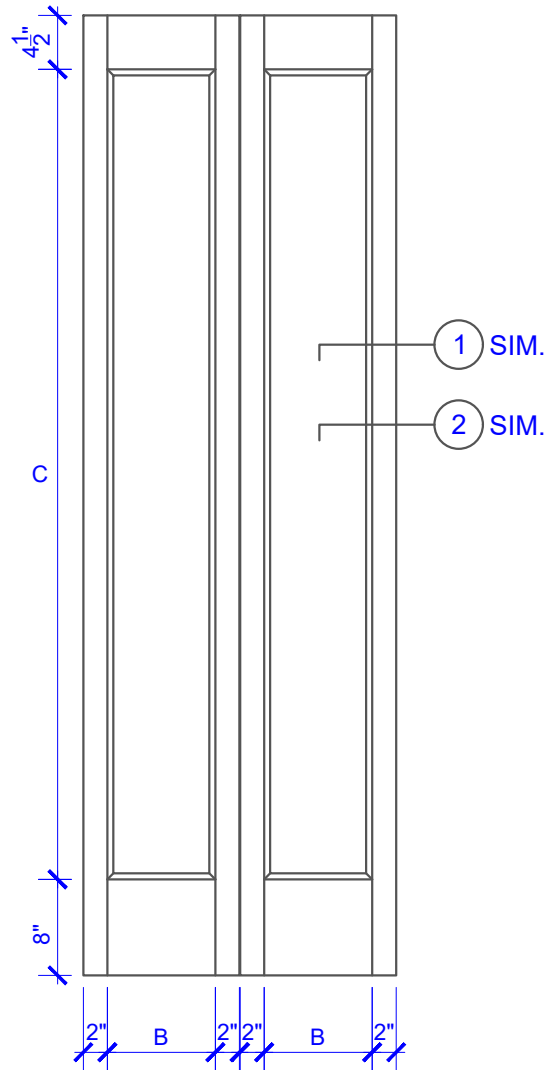

**PASSAGE, POCKET,
BYPASS, BARN DOORS**

BIFOLD DOORS

DOOR COMPONENT SIZES			
DOOR WIDTH	STILE WIDTH "A"	PANEL WIDTH "B"	PANEL HEIGHT "C"
2-0 THRU 2-4	4"	VARIABLES	VARIABLES
2-6 THRU 4-0	4-1/2"	VARIABLES	VARIABLES

NOTES:

- BIFOLD LEAF WIDTHS 9"-24" WILL HAVE 2" WIDE STILES.
- ALL COMPONENTS (STILES, RAILS & MULLIONS) MEASUREMENTS ARE "NET" FACE-WIDTH DIMENSIONS, NOT INCLUDING STICKING PROFILES OR APPLIED MOULDING.
- DOORS NARROWER THAN 2'-0" IN WIDTH ON 2 OR 3 PANEL WIDE DOORS WILL BE MADE AS 1-PANEL WIDE IN A CORRESPONDING DESIGN. PN308 DESIGN 1-8 WIDE WOULD BE A PN101 DESIGN.