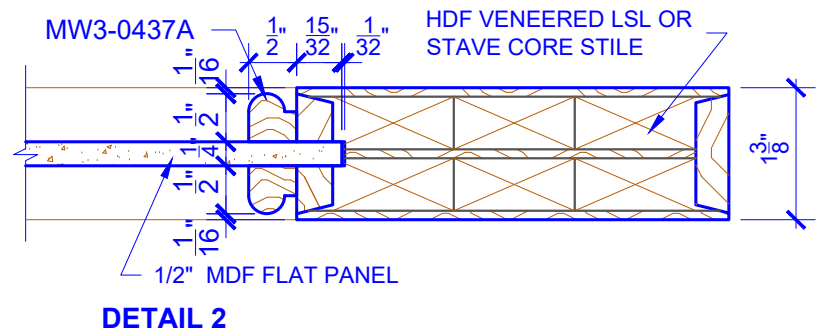

**PASSAGE, POCKET,  
BYPASS, BARN DOORS**

**BIFOLD DOORS**

DOOR COMPONENT SIZES			
DOOR WIDTH	STILE WIDTH "A"	PANEL WIDTH "B"	PANEL HEIGHT "C"
2-0 THRU 2-4	4"	VARIABLES	VARIABLES
2-6 THRU 4-0	4-1/2"	VARIABLES	VARIABLES

NOTES:

- BIFOLD LEAF WIDTHS 9"-24" WILL HAVE 2" WIDE STILES.
- ALL COMPONENTS (STILES, RAILS & MULLIONS) MEASUREMENTS ARE "NET" FACE-WIDTH DIMENSIONS, NOT INCLUDING STICKING PROFILES OR APPLIED MOULDING.
- DOORS NARROWER THAN 2'-0" IN WIDTH ON 2 OR 3 PANEL WIDE DOORS WILL BE MADE AS 1-PANEL WIDE IN A CORRESPONDING DESIGN. PN308 DESIGN 1-8 WIDE WOULD BE A PN101 DESIGN.