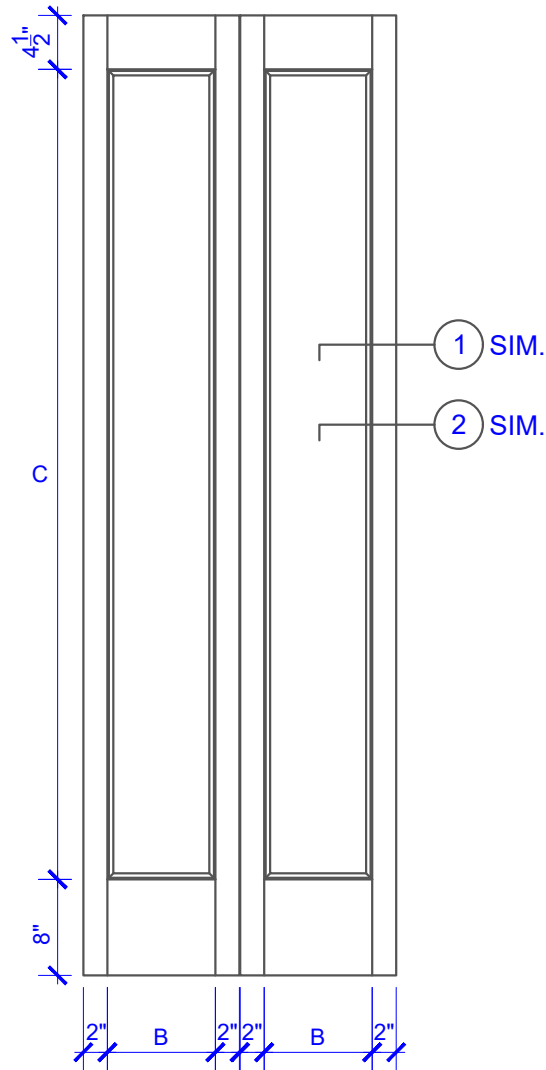

**PASSAGE, POCKET,  
BYPASS, BARN DOORS**

**BIFOLD DOORS**

DOOR COMPONENT SIZES			
DOOR WIDTH	STILE WIDTH "A"	PANEL WIDTH "B"	PANEL HEIGHT "C"
2-0 THRU 2-4	4"	VARIABLES	VARIABLES
2-6 THRU 4-0	4-1/2"	VARIABLES	VARIABLES

NOTES:

- BIFOLD LEAF WIDTHS 9"-24" WILL HAVE 2" WIDE STILES.
- ALL COMPONENTS (STILES, RAILS & MULLIONS) MEASUREMENTS ARE "NET" FACE-WIDTH DIMENSIONS, NOT INCLUDING STICKING PROFILES OR APPLIED MOULDING.
- DOORS NARROWER THAN 2'-0" IN WIDTH ON 2 OR 3 PANEL WIDE DOORS WILL BE MADE AS 1-PANEL WIDE IN A CORRESPONDING DESIGN. PN308 DESIGN 1-8 WIDE WOULD BE A PN101 DESIGN.