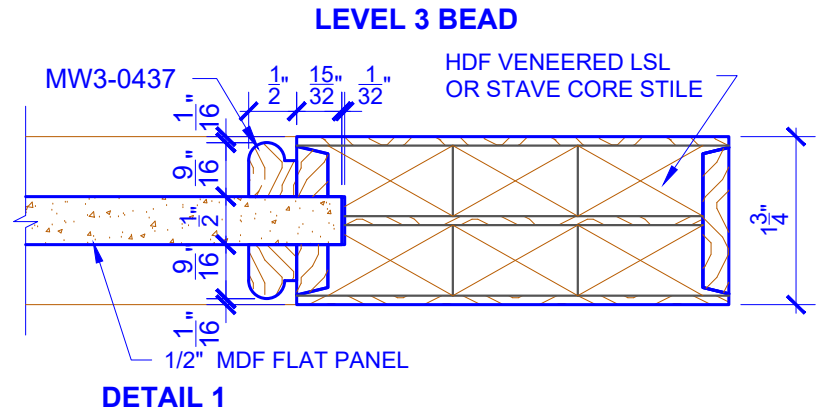

**PASSAGE, POCKET,  
BYPASS, BARN DOORS**

**BIFOLD DOORS**

DOOR COMPONENT SIZES			
DOOR WIDTH	STILE WIDTH "A"	PANEL WIDTH "B"	PANEL HEIGHT "C"
2-0 THRU 2-4	4"	VARIABLES	VARIABLES
2-6 THRU 4-0	4-1/2"	VARIABLES	VARIABLES

NOTES:

- BIFOLD LEAF WIDTHS 9"-24" WILL HAVE 2" WIDE STILES.
- ALL COMPONENTS (STILES, RAILS & MULLIONS) MEASUREMENTS ARE "NET" FACE-WIDTH DIMENSIONS, NOT INCLUDING STICKING PROFILES OR APPLIED MOULDING.
- DOORS NARROWER THAN 2'-0" IN WIDTH ON 2 OR 3 PANEL WIDE DOORS WILL BE MADE AS 1-PANEL WIDE IN A CORRESPONDING DESIGN. PN308 DESIGN 1-8 WIDE WOULD BE A PN101 DESIGN.