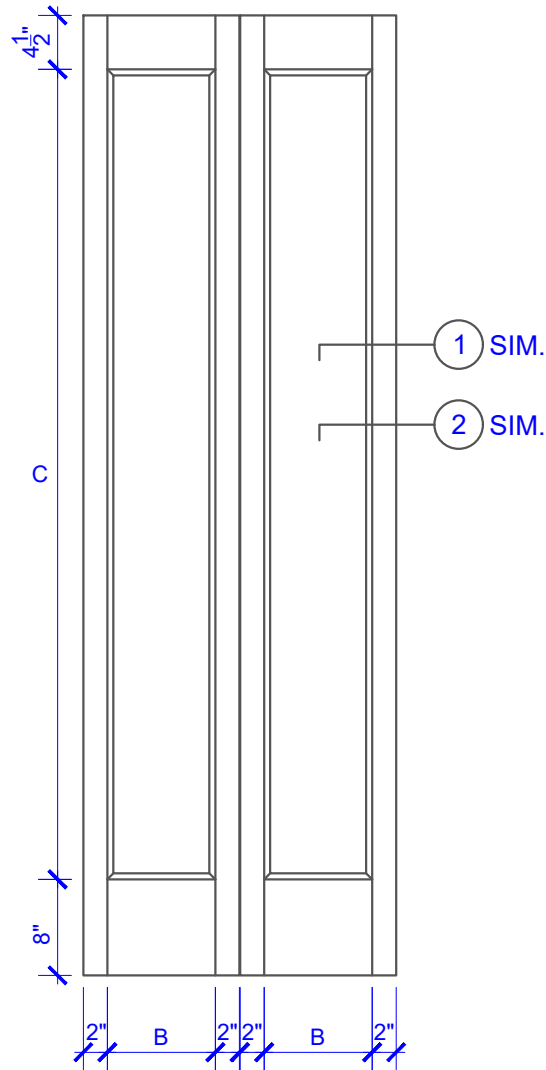

**PASSAGE, POCKET,  
BYPASS, BARN DOORS**

**BIFOLD DOORS**

DOOR COMPONENT SIZES			
DOOR WIDTH	STILE WIDTH "A"	PANEL WIDTH "B"	PANEL HEIGHT "C"
2-0 THRU 2-4	4"	VARIABLES	VARIABLES
2-6 THRU 4-0	4-1/2"	VARIABLES	VARIABLES

NOTES:

- BIFOLD LEAF WIDTHS 9"-24" WILL HAVE 2" WIDE STILES.
- ALL COMPONENTS (STILES, RAILS & MULLIONS) MEASUREMENTS ARE "NET" FACE-WIDTH DIMENSIONS, NOT INCLUDING STICKING PROFILES OR APPLIED MOULDING.
- DOORS NARROWER THAN 2'-0" IN WIDTH ON 2 OR 3 PANEL WIDE DOORS WILL BE MADE AS 1-PANEL WIDE IN A CORRESPONDING DESIGN. PN308 DESIGN 1-8 WIDE WOULD BE A PN101 DESIGN.