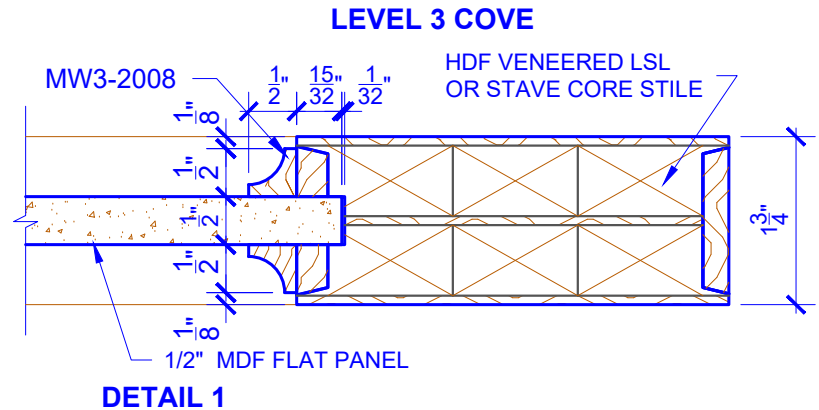

**PASSAGE, POCKET,  
BYPASS, BARN DOORS**

**BIFOLD DOORS**

DOOR COMPONENT SIZES			
DOOR WIDTH	STILE WIDTH "A"	PANEL WIDTH "B"	PANEL HEIGHT "C"
2-0 THRU 2-4	4"	VARIABLES	VARIABLES
2-6 THRU 4-0	4-1/2"	VARIABLES	VARIABLES

NOTES:

- BIFOLD LEAF WIDTHS 9"-24" WILL HAVE 2" WIDE STILES.
- ALL COMPONENTS (STILES, RAILS & MULLIONS) MEASUREMENTS ARE "NET" FACE-WIDTH DIMENSIONS, NOT INCLUDING STICKING PROFILES OR APPLIED MOULDING.
- DOORS NARROWER THAN 2'-0" IN WIDTH ON 2 OR 3 PANEL WIDE DOORS WILL BE MADE AS 1-PANEL WIDE IN A CORRESPONDING DESIGN. PN308 DESIGN 1-8 WIDE WOULD BE A PN101 DESIGN.