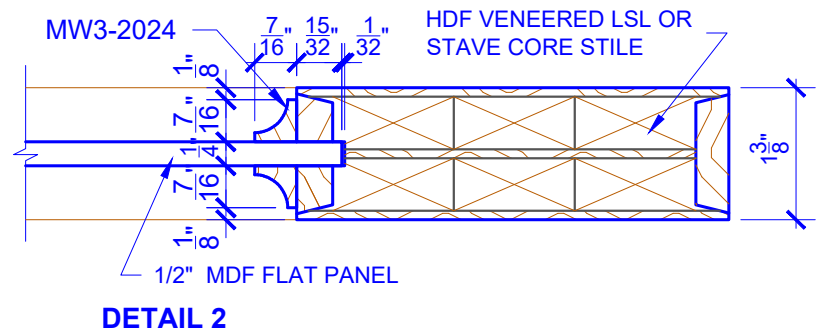

**PASSAGE, POCKET,  
BYPASS, BARN DOORS**

**BIFOLD DOORS**

DOOR COMPONENT SIZES			
DOOR WIDTH	STILE WIDTH "A"	PANEL WIDTH "B"	PANEL HEIGHT "C"
2-0 THRU 2-4	4"	VARIABLES	VARIABLES
2-6 THRU 4-0	4-1/2"	VARIABLES	VARIABLES

NOTES:

- BIFOLD LEAF WIDTHS 9"-24" WILL HAVE 2" WIDE STILES.
- ALL COMPONENTS (STILES, RAILS & MULLIONS) MEASUREMENTS ARE "NET" FACE-WIDTH DIMENSIONS, NOT INCLUDING STICKING PROFILES OR APPLIED MOULDING.
- DOORS NARROWER THAN 2'-0" IN WIDTH ON 2 OR 3 PANEL WIDE DOORS WILL BE MADE AS 1-PANEL WIDE IN A CORRESPONDING DESIGN. PN308 DESIGN 1-8 WIDE WOULD BE A PN101 DESIGN.