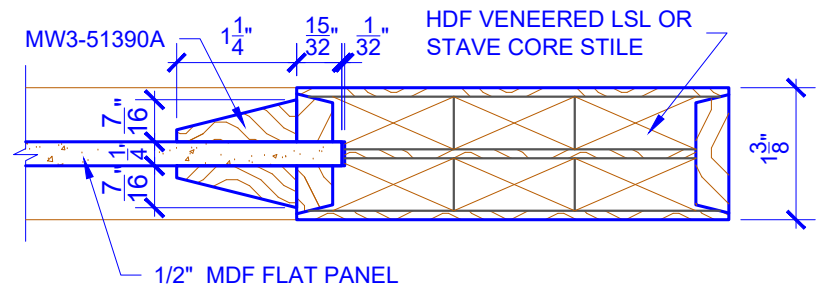

DETAIL 2

* SEE LIMITED LIFETIME WARRANTY FOR TOLERANCES AND EXCLUSIONS