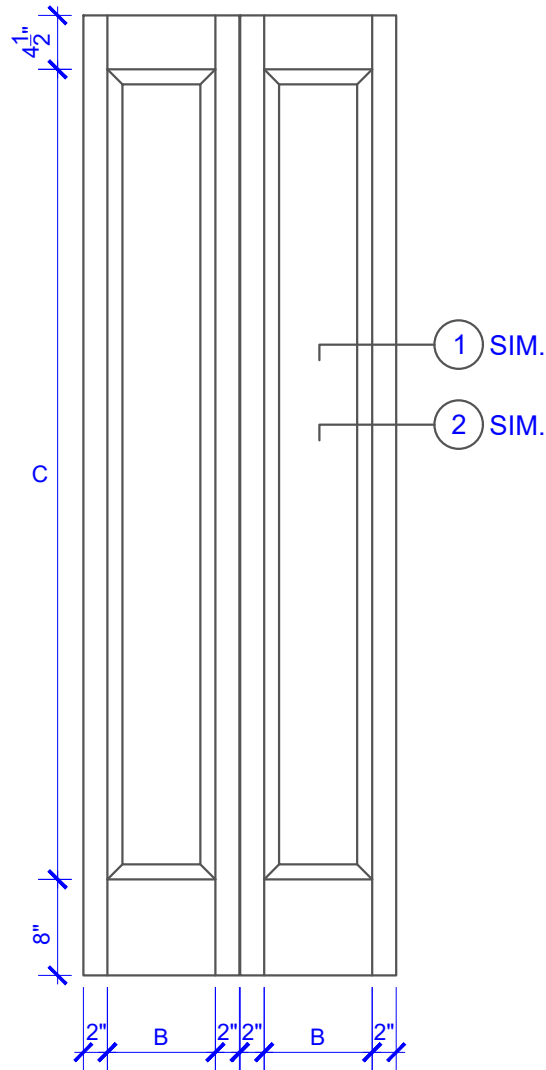

**PASSAGE, POCKET,
BYPASS, BARN DOORS**

BIFOLD DOORS

DOOR COMPONENT SIZES			
DOOR WIDTH	STILE WIDTH "A"	PANEL WIDTH "B"	PANEL HEIGHT "C"
2-0 THRU 2-4	4"	VARIABLES	VARIABLES
2-6 THRU 4-0	4-1/2"	VARIABLES	VARIABLES

NOTES:

- BIFOLD LEAF WIDTHS 9"-24" WILL HAVE 2" WIDE STILES.
- ALL COMPONENTS (STILES, RAILS & MULLIONS) MEASUREMENTS ARE "NET" FACE-WIDTH DIMENSIONS, NOT INCLUDING STICKING PROFILES OR APPLIED MOULDING.
- DOORS NARROWER THAN 2'-0" IN WIDTH ON 2 OR 3 PANEL WIDE DOORS WILL BE MADE AS 1-PANEL WIDE IN A CORRESPONDING DESIGN. PN308 DESIGN 1-8 WIDE WOULD BE A PN101 DESIGN.