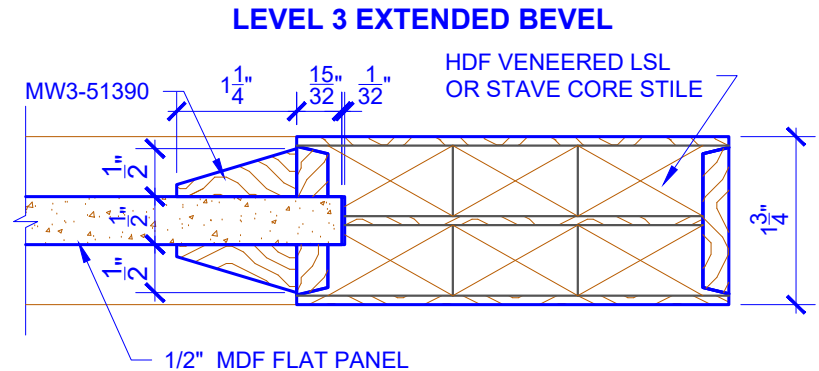

**PASSAGE, POCKET,
BYPASS, BARN DOORS**

BIFOLD DOORS

DOOR COMPONENT SIZES			
DOOR WIDTH	STILE WIDTH "A"	PANEL WIDTH "B"	PANEL HEIGHT "C"
2-0 THRU 2-4	4"	VARIABLES	VARIABLES
2-6 THRU 4-0	4-1/2"	VARIABLES	VARIABLES

NOTES:

- BIFOLD LEAF WIDTHS 9"-24" WILL HAVE 2" WIDE STILES.
- ALL COMPONENTS (STILES, RAILS & MULLIONS) MEASUREMENTS ARE "NET" FACE-WIDTH DIMENSIONS, NOT INCLUDING STICKING PROFILES OR APPLIED MOULDING.
- DOORS NARROWER THAN 2'-0" IN WIDTH ON 2 OR 3 PANEL WIDE DOORS WILL BE MADE AS 1-PANEL WIDE IN A CORRESPONDING DESIGN. PN308 DESIGN 1-8 WIDE WOULD BE A PN101 DESIGN.