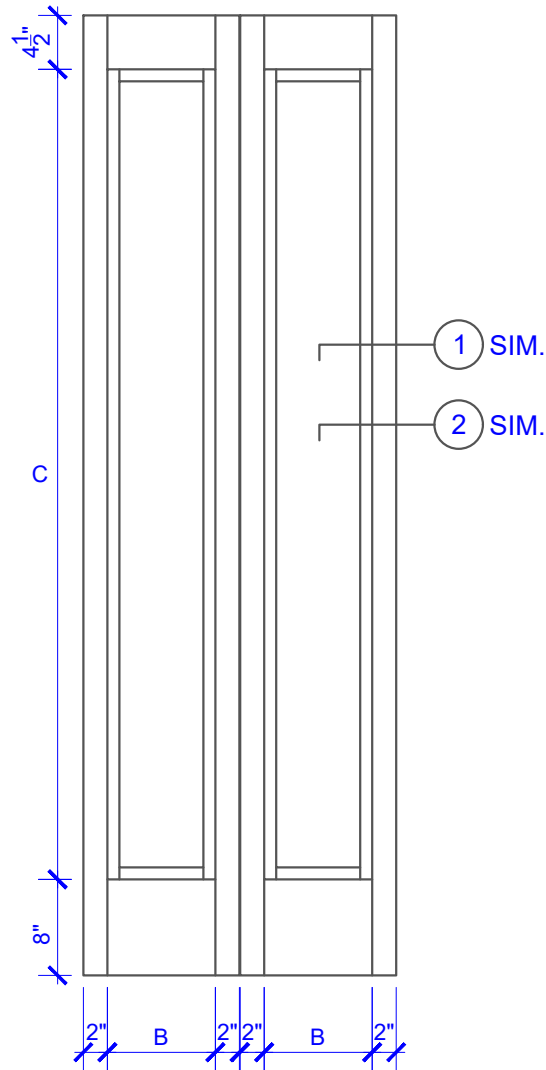

**PASSAGE, POCKET,  
BYPASS, BARN DOORS**

**BIFOLD DOORS**

DOOR COMPONENT SIZES			
DOOR WIDTH	STILE WIDTH "A"	PANEL WIDTH "B"	PANEL HEIGHT "C"
2-0 THRU 2-4	4"	VARIABLES	VARIABLES
2-6 THRU 4-0	4-1/2"	VARIABLES	VARIABLES

NOTES:

- BIFOLD LEAF WIDTHS 9"-24" WILL HAVE 2" WIDE STILES.
- ALL COMPONENTS (STILES, RAILS & MULLIONS) MEASUREMENTS ARE "NET" FACE-WIDTH DIMENSIONS, NOT INCLUDING STICKING PROFILES OR APPLIED MOULDING.
- DOORS NARROWER THAN 2'-0" IN WIDTH ON 2 OR 3 PANEL WIDE DOORS WILL BE MADE AS 1-PANEL WIDE IN A CORRESPONDING DESIGN. PN308 DESIGN 1-8 WIDE WOULD BE A PN101 DESIGN.