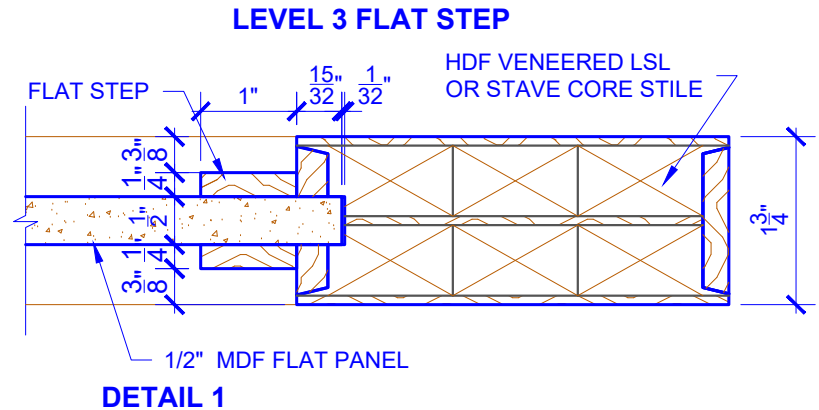

**PASSAGE, POCKET,  
BYPASS, BARN DOORS**

**BIFOLD DOORS**

DOOR COMPONENT SIZES			
DOOR WIDTH	STILE WIDTH "A"	PANEL WIDTH "B"	PANEL HEIGHT "C"
2-0 THRU 2-4	4"	VARIABLES	VARIABLES
2-6 THRU 4-0	4-1/2"	VARIABLES	VARIABLES

NOTES:

- BIFOLD LEAF WIDTHS 9"-24" WILL HAVE 2" WIDE STILES.
- ALL COMPONENTS (STILES, RAILS & MULLIONS) MEASUREMENTS ARE "NET" FACE-WIDTH DIMENSIONS, NOT INCLUDING STICKING PROFILES OR APPLIED MOULDING.
- DOORS NARROWER THAN 2'-0" IN WIDTH ON 2 OR 3 PANEL WIDE DOORS WILL BE MADE AS 1-PANEL WIDE IN A CORRESPONDING DESIGN. PN308 DESIGN 1-8 WIDE WOULD BE A PN101 DESIGN.