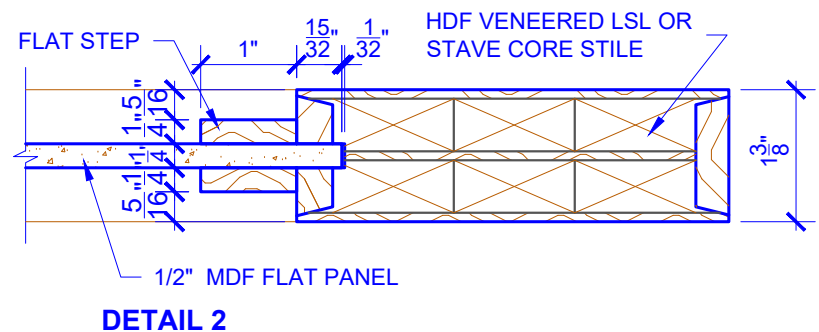

**PASSAGE, POCKET,  
BYPASS, BARN DOORS**

**BIFOLD DOORS**

DOOR COMPONENT SIZES			
DOOR WIDTH	STILE WIDTH "A"	PANEL WIDTH "B"	PANEL HEIGHT "C"
2-0 THRU 2-4	4"	VARIABLES	VARIABLES
2-6 THRU 4-0	4-1/2"	VARIABLES	VARIABLES

NOTES:

- BIFOLD LEAF WIDTHS 9"-24" WILL HAVE 2" WIDE STILES.
- ALL COMPONENTS (STILES, RAILS & MULLIONS) MEASUREMENTS ARE "NET" FACE-WIDTH DIMENSIONS, NOT INCLUDING STICKING PROFILES OR APPLIED MOULDING.
- DOORS NARROWER THAN 2'-0" IN WIDTH ON 2 OR 3 PANEL WIDE DOORS WILL BE MADE AS 1-PANEL WIDE IN A CORRESPONDING DESIGN. PN308 DESIGN 1-8 WIDE WOULD BE A PN101 DESIGN.