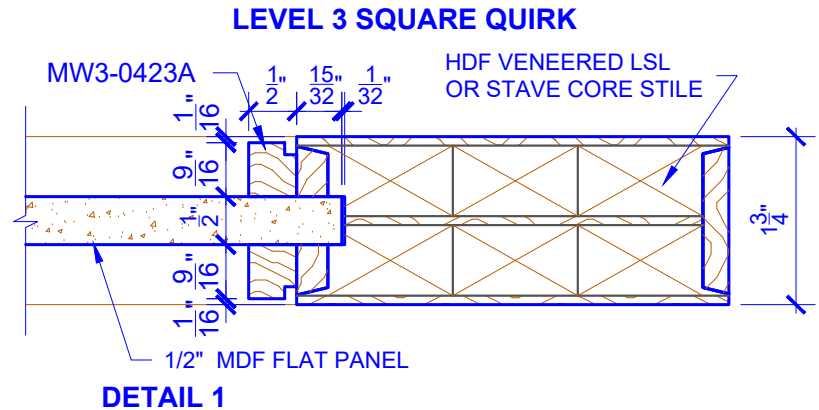

**PASSAGE, POCKET,  
BYPASS, BARN DOORS**

**BIFOLD DOORS**

DOOR COMPONENT SIZES			
DOOR WIDTH	STILE WIDTH "A"	PANEL WIDTH "B"	PANEL HEIGHT "C"
2-0 THRU 2-4	4"	VARIABLES	VARIABLES
2-6 THRU 4-0	4-1/2"	VARIABLES	VARIABLES

NOTES:

- BIFOLD LEAF WIDTHS 9"-24" WILL HAVE 2" WIDE STILES.
- ALL COMPONENTS (STILES, RAILS & MULLIONS) MEASUREMENTS ARE "NET" FACE-WIDTH DIMENSIONS, NOT INCLUDING STICKING PROFILES OR APPLIED MOULDING.
- DOORS NARROWER THAN 2'-0" IN WIDTH ON 2 OR 3 PANEL WIDE DOORS WILL BE MADE AS 1-PANEL WIDE IN A CORRESPONDING DESIGN. PN308 DESIGN 1-8 WIDE WOULD BE A PN101 DESIGN.