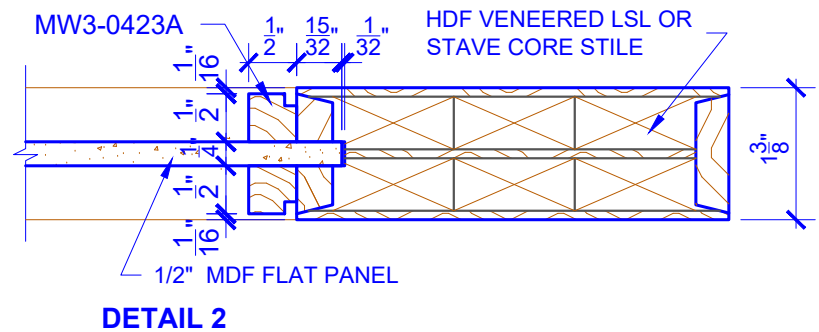

**PASSAGE, POCKET,  
BYPASS, BARN DOORS**

**BIFOLD DOORS**

DOOR COMPONENT SIZES			
DOOR WIDTH	STILE WIDTH "A"	PANEL WIDTH "B"	PANEL HEIGHT "C"
2-0 THRU 2-4	4"	VARIABLES	VARIABLES
2-6 THRU 4-0	4-1/2"	VARIABLES	VARIABLES

NOTES:

- BIFOLD LEAF WIDTHS 9"-24" WILL HAVE 2" WIDE STILES.
- ALL COMPONENTS (STILES, RAILS & MULLIONS) MEASUREMENTS ARE "NET" FACE-WIDTH DIMENSIONS, NOT INCLUDING STICKING PROFILES OR APPLIED MOULDING.
- DOORS NARROWER THAN 2'-0" IN WIDTH ON 2 OR 3 PANEL WIDE DOORS WILL BE MADE AS 1-PANEL WIDE IN A CORRESPONDING DESIGN. PN308 DESIGN 1-8 WIDE WOULD BE A PN101 DESIGN.