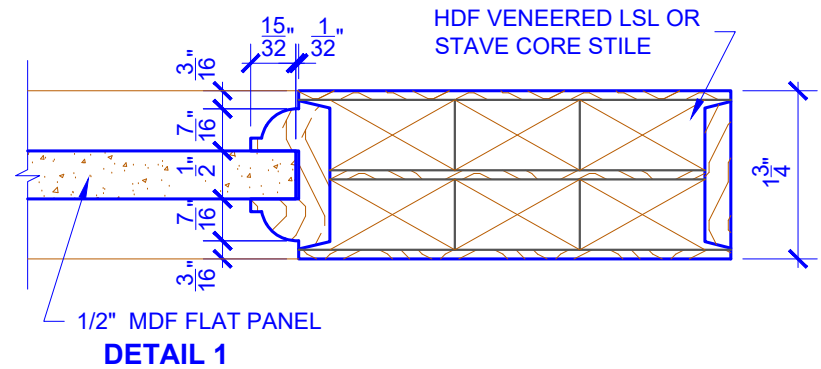

LEVEL 2 OVOLO STICKING

* SEE LIMITED LIFETIME WARRANTY FOR TOLERANCES AND EXCLUSIONS