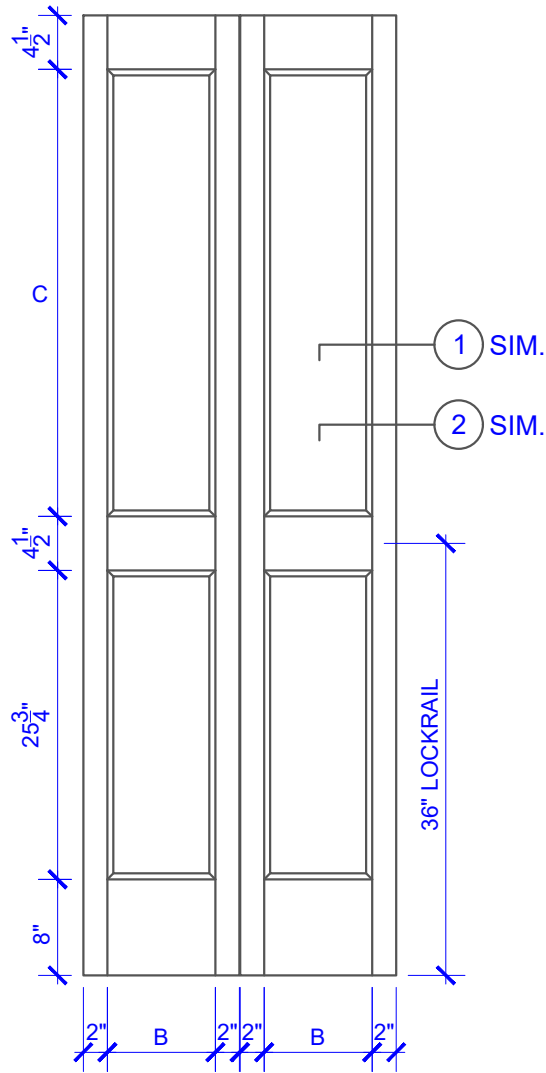

**PASSAGE, POCKET,
BYPASS, BARN DOORS**

BIFOLD DOORS

DOOR COMPONENT SIZES

DOOR WIDTH	STILE WIDTH "A"	PANEL WIDTH "B"	TOP PANEL HEIGHT "C"
2-0 THRU 2-4	4"	VARIABLES	VARIABLES
2-6 THRU 4-0	4-1/2"	VARIABLES	VARIABLES

NOTES:

1. BIFOLD LEAF WIDTHS 9"-24" WILL HAVE 2" WIDE STILES.
2. ALL COMPONENTS (STILES, RAILS & MULLIONS) MEASUREMENTS ARE "NET" FACE-WIDTH DIMENSIONS, NOT INCLUDING STICKING PROFILES OR APPLIED MOULDING.
3. DOORS NARROWER THAN 2'-0" IN WIDTH ON 2 OR 3 PANEL WIDE DOORS WILL BE MADE AS 1-PANEL WIDE IN A CORRESPONDING DESIGN. PN319 DESIGN 1-8 WIDE WOULD BE A PN201 DESIGN.