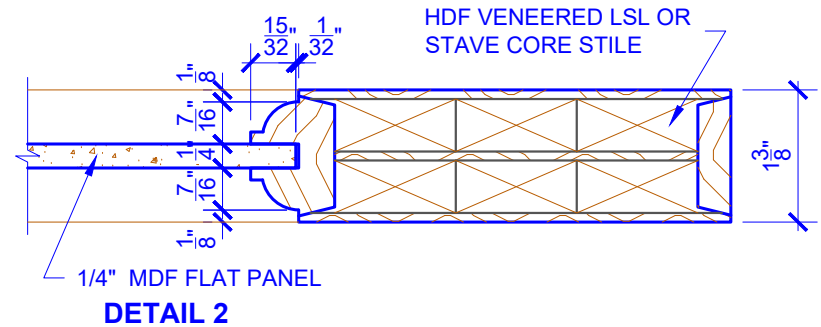

LEVEL 2 OVOLO STICKING

* SEE LIMITED LIFETIME WARRANTY FOR TOLERANCES AND EXCLUSIONS