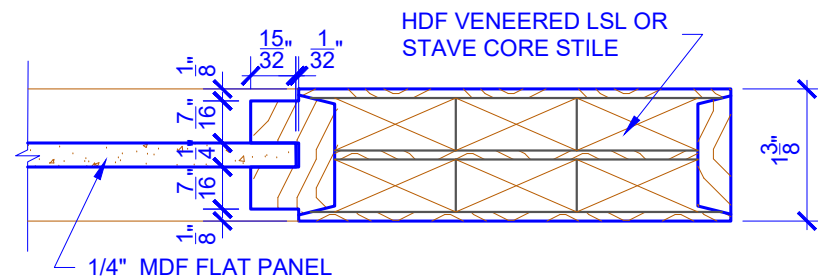

DETAIL 2

* SEE LIMITED LIFETIME WARRANTY FOR TOLERANCES AND EXCLUSIONS