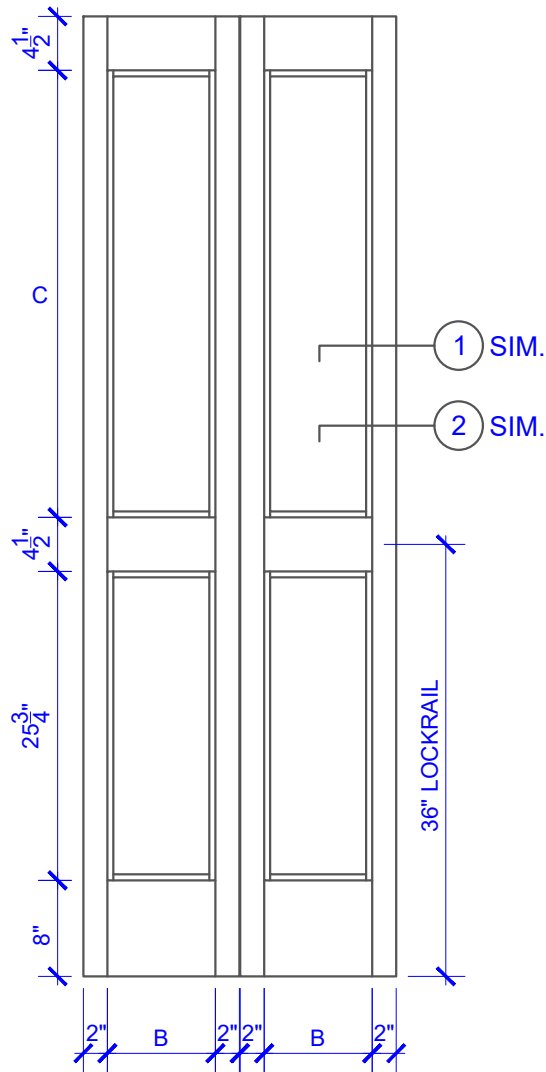

**PASSAGE, POCKET,
BYPASS, BARN DOORS**

BIFOLD DOORS

DOOR COMPONENT SIZES

DOOR WIDTH	STILE WIDTH "A"	PANEL WIDTH "B"	TOP PANEL HEIGHT "C"
2-0 THRU 2-4	4"	VARIABLES	VARIABLES
2-6 THRU 4-0	4-1/2"	VARIABLES	VARIABLES

- NOTES:
- BIFOLD LEAF WIDTHS 9"-24" WILL HAVE 2" WIDE STILES.
 - ALL COMPONENTS (STILES, RAILS & MULLIONS) MEASUREMENTS ARE "NET" FACE-WIDTH DIMENSIONS, NOT INCLUDING STICKING PROFILES OR APPLIED MOULDING.
 - DOORS NARROWER THAN 2'-0" IN WIDTH ON 2 OR 3 PANEL WIDE DOORS WILL BE MADE AS 1-PANEL WIDE IN A CORRESPONDING DESIGN. PN319 DESIGN 1-8 WIDE WOULD BE A PN201 DESIGN.