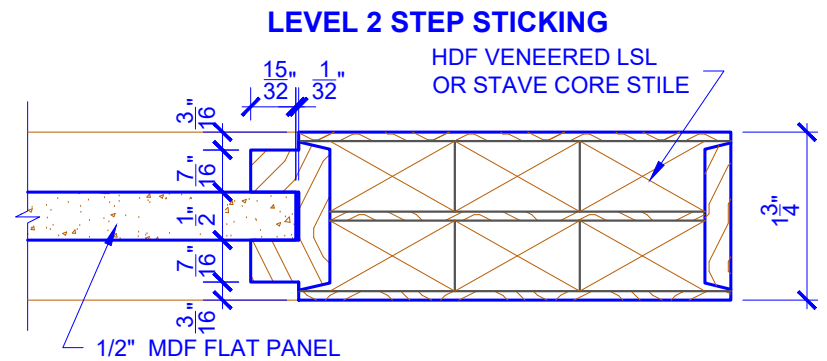

**PASSAGE, POCKET,
BYPASS, BARN DOORS**

BIFOLD DOORS

DOOR COMPONENT SIZES

DOOR WIDTH	STILE WIDTH "A"	PANEL WIDTH "B"	TOP PANEL HEIGHT "C"
2-0 THRU 2-4	4"	VARIABLES	VARIABLES
2-6 THRU 4-0	4-1/2"	VARIABLES	VARIABLES

- NOTES:
- BIFOLD LEAF WIDTHS 9"-24" WILL HAVE 2" WIDE STILES.
 - ALL COMPONENTS (STILES, RAILS & MULLIONS) MEASUREMENTS ARE "NET" FACE-WIDTH DIMENSIONS, NOT INCLUDING STICKING PROFILES OR APPLIED MOULDING.
 - DOORS NARROWER THAN 2'-0" IN WIDTH ON 2 OR 3 PANEL WIDE DOORS WILL BE MADE AS 1-PANEL WIDE IN A CORRESPONDING DESIGN. PN319 DESIGN 1-8 WIDE WOULD BE A PN201 DESIGN.