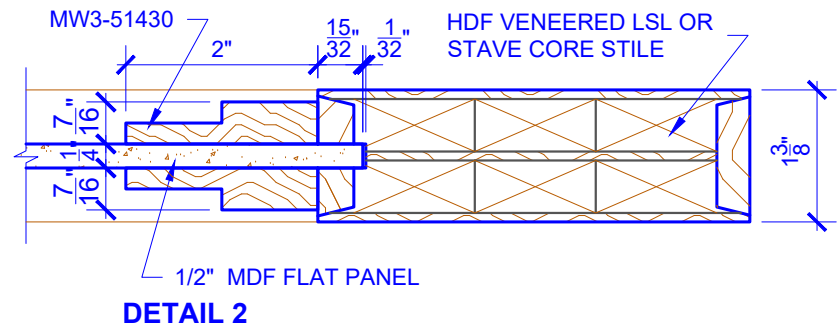

**PASSAGE, POCKET,
BYPASS, BARN DOORS**

BIFOLD DOORS

DOOR COMPONENT SIZES			
DOOR WIDTH	STILE WIDTH "A"	PANEL WIDTH "B"	TOP PANEL HEIGHT "C"
2-0 THRU 2-4	4"	VARIABLES	VARIABLES
2-6 THRU 4-0	4-1/2"	VARIABLES	VARIABLES

NOTES:

- BIFOLD LEAF WIDTHS 9"-24" WILL HAVE 2" WIDE STILES.
- ALL COMPONENTS (STILES, RAILS & MULLIONS) MEASUREMENTS ARE "NET" FACE-WIDTH DIMENSIONS, NOT INCLUDING STICKING PROFILES OR APPLIED MOULDING.
- DOORS NARROWER THAN 2'-0" IN WIDTH ON 2 OR 3 PANEL WIDE DOORS WILL BE MADE AS 1-PANEL WIDE IN A CORRESPONDING DESIGN. PN319 DESIGN 1-8 WIDE WOULD BE A PN201 DESIGN.