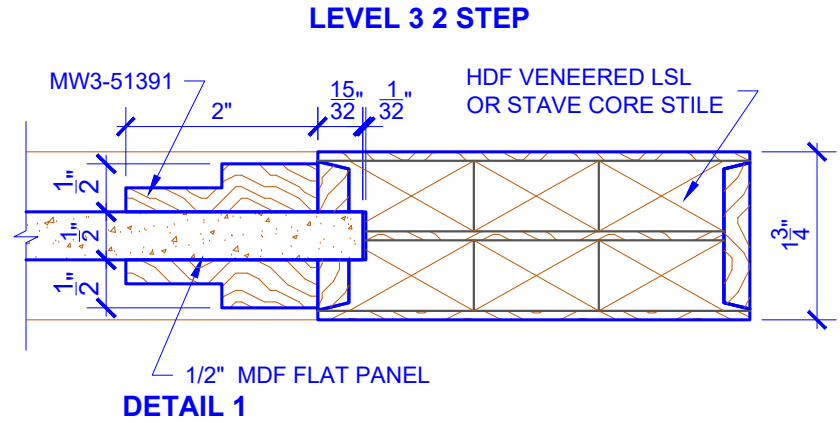

**PASSAGE, POCKET,
BYPASS, BARN DOORS**

BIFOLD DOORS

DOOR COMPONENT SIZES			
DOOR WIDTH	STILE WIDTH "A"	PANEL WIDTH "B"	TOP PANEL HEIGHT "C"
2-0 THRU 2-4	4"	VARIABLES	VARIABLES
2-6 THRU 4-0	4-1/2"	VARIABLES	VARIABLES

NOTES:

- BIFOLD LEAF WIDTHS 9"-24" WILL HAVE 2" WIDE STILES.
- ALL COMPONENTS (STILES, RAILS & MULLIONS) MEASUREMENTS ARE "NET" FACE-WIDTH DIMENSIONS, NOT INCLUDING STICKING PROFILES OR APPLIED MOULDING.
- DOORS NARROWER THAN 2'-0" IN WIDTH ON 2 OR 3 PANEL WIDE DOORS WILL BE MADE AS 1-PANEL WIDE IN A CORRESPONDING DESIGN. PN319 DESIGN 1-8 WIDE WOULD BE A PN201 DESIGN.