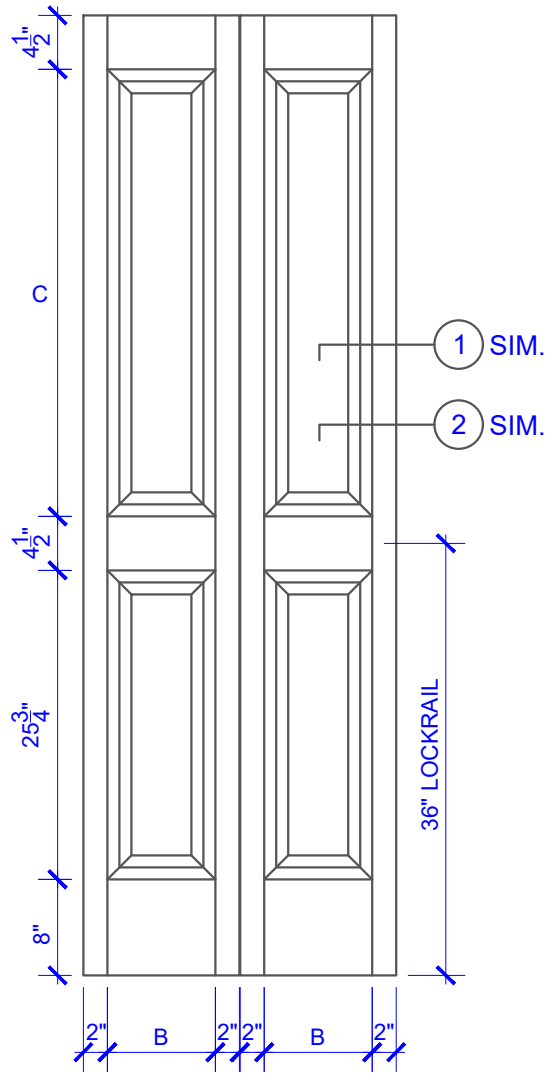

**PASSAGE, POCKET,
BYPASS, BARN DOORS**

BIFOLD DOORS

DOOR COMPONENT SIZES			
DOOR WIDTH	STILE WIDTH "A"	PANEL WIDTH "B"	TOP PANEL HEIGHT "C"
2-0 THRU 2-4	4"	VARIABLES	VARIABLES
2-6 THRU 4-0	4-1/2"	VARIABLES	VARIABLES

NOTES:

- BIFOLD LEAF WIDTHS 9"-24" WILL HAVE 2" WIDE STILES.
- ALL COMPONENTS (STILES, RAILS & MULLIONS) MEASUREMENTS ARE "NET" FACE-WIDTH DIMENSIONS, NOT INCLUDING STICKING PROFILES OR APPLIED MOULDING.
- DOORS NARROWER THAN 2'-0" IN WIDTH ON 2 OR 3 PANEL WIDE DOORS WILL BE MADE AS 1-PANEL WIDE IN A CORRESPONDING DESIGN. PN319 DESIGN 1-8 WIDE WOULD BE A PN201 DESIGN.