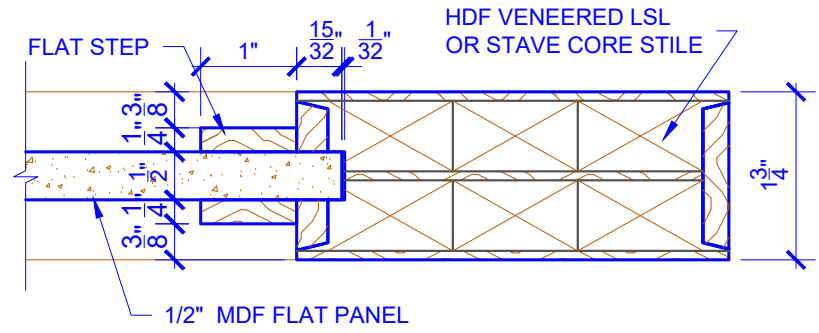

LEVEL 3 FLAT STEP

DETAIL 1