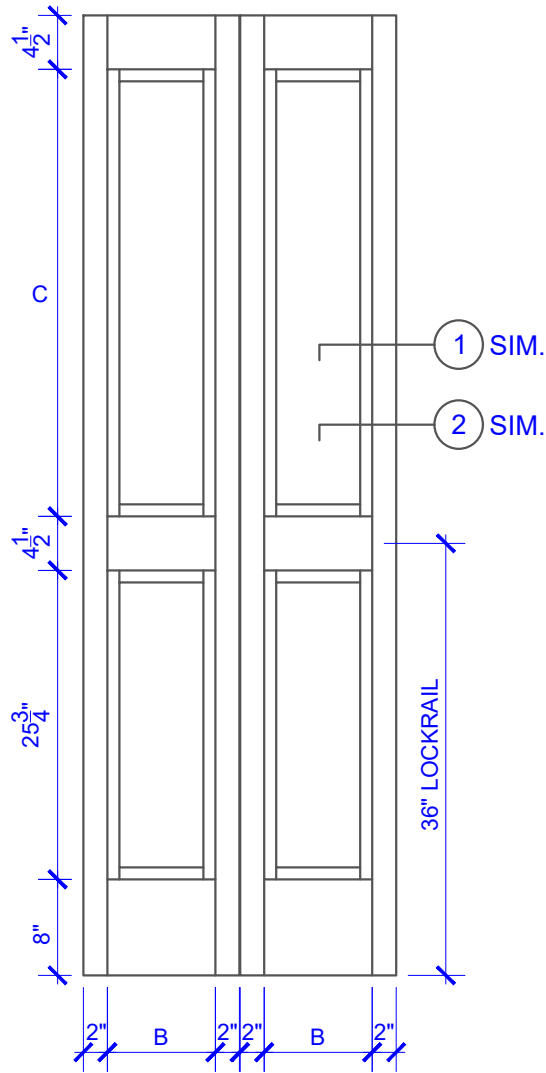

**PASSAGE, POCKET,
BYPASS, BARN DOORS**

BIFOLD DOORS

DOOR COMPONENT SIZES

DOOR WIDTH	STILE WIDTH "A"	PANEL WIDTH "B"	TOP PANEL HEIGHT "C"
2-0 THRU 2-4	4"	VARIES	VARIES
2-6 THRU 4-0	4-1/2"	VARIES	VARIES

NOTES:

1. BIFOLD LEAF WIDTHS 9"-24" WILL HAVE 2" WIDE STILES.
2. ALL COMPONENTS (STILES, RAILS & MULLIONS) MEASUREMENTS ARE "NET" FACE-WIDTH DIMENSIONS, NOT INCLUDING STICKING PROFILES OR APPLIED MOULDING.
3. DOORS NARROWER THAN 2'-0" IN WIDTH ON 2 OR 3 PANEL WIDE DOORS WILL BE MADE AS 1-PANEL WIDE IN A CORRESPONDING DESIGN. PN319 DESIGN 1-8 WIDE WOULD BE A PN201 DESIGN.