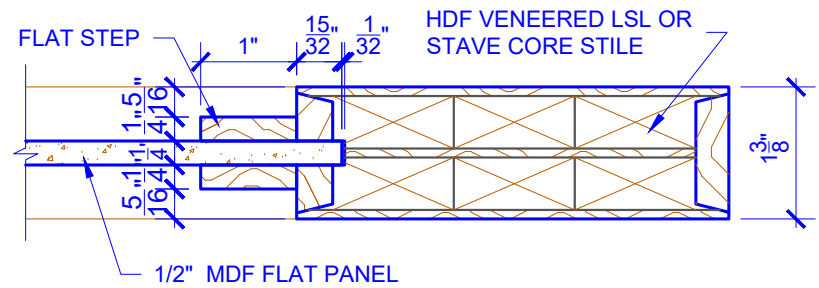

DETAIL 2

* SEE LIMITED LIFETIME WARRANTY FOR TOLERANCES AND EXCLUSIONS