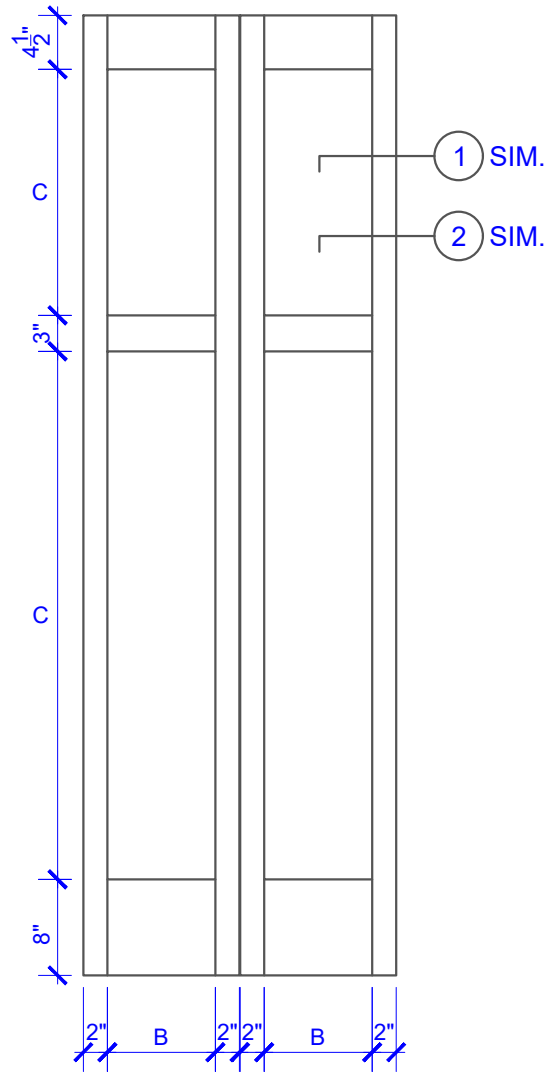

**PASSAGE, POCKET,
BYPASS, BARN DOORS**

BIFOLD DOORS

DOOR COMPONENT SIZES			
DOOR WIDTH	STILE WIDTH "A"	PANEL WIDTH "B"	PANEL HEIGHT "C"
2-0 THRU 2-4	4"	VARIES	VARIES
2-6 THRU 4-0	4-1/2"	VARIES	VARIES

NOTES:

- BIFOLD LEAF WIDTHS 9"-24" WILL HAVE 2" WIDE STILES.
- ALL COMPONENTS (STILES, RAILS & MULLIONS) MEASUREMENTS ARE "NET" FACE-WIDTH DIMENSIONS, NOT INCLUDING STICKING PROFILES OR APPLIED MOULDING.
- DOORS NARROWER THAN 2'-0" IN WIDTH ON 2 OR 3 PANEL WIDE DOORS WILL BE MADE AS 1-PANEL WIDE IN A CORRESPONDING DESIGN. PN324 DESIGN 1-8 WIDE WOULD BE A PN223 DESIGN.