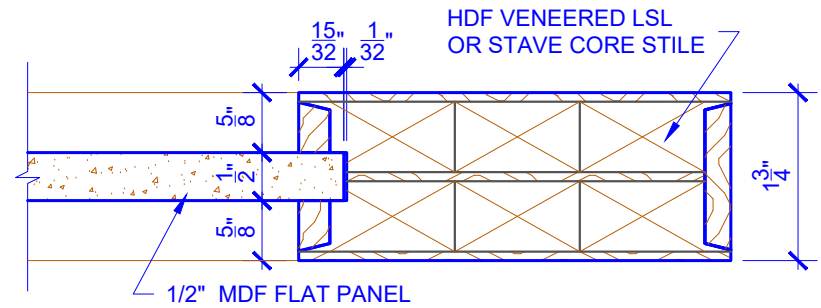

LEVEL 1 SQUARE SHOULDER

DETAIL 1