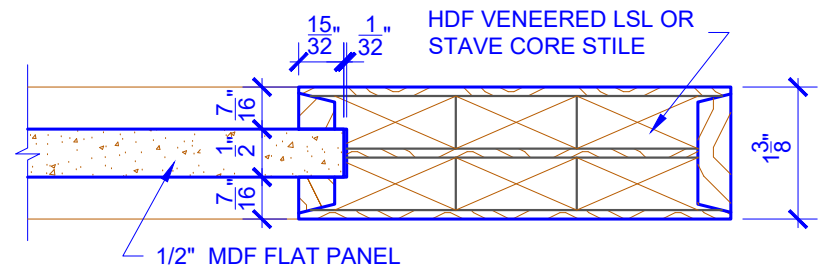

DETAIL 2

* SEE LIMITED LIFETIME WARRANTY FOR TOLERANCES AND EXCLUSIONS