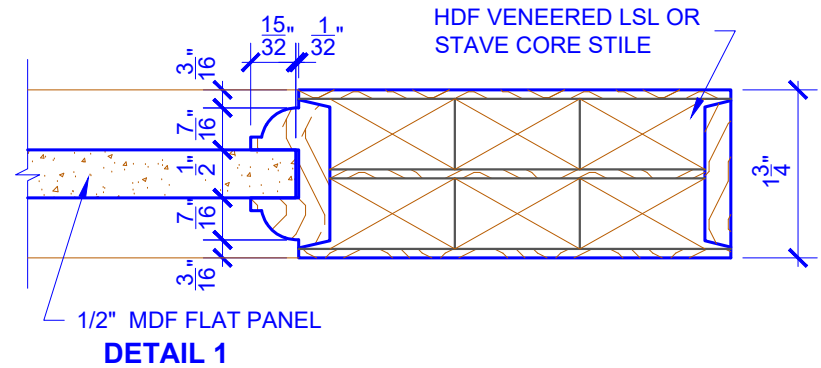

LEVEL 2 OVOLO STICKING

* SEE LIMITED LIFETIME WARRANTY FOR TOLERANCES AND EXCLUSIONS