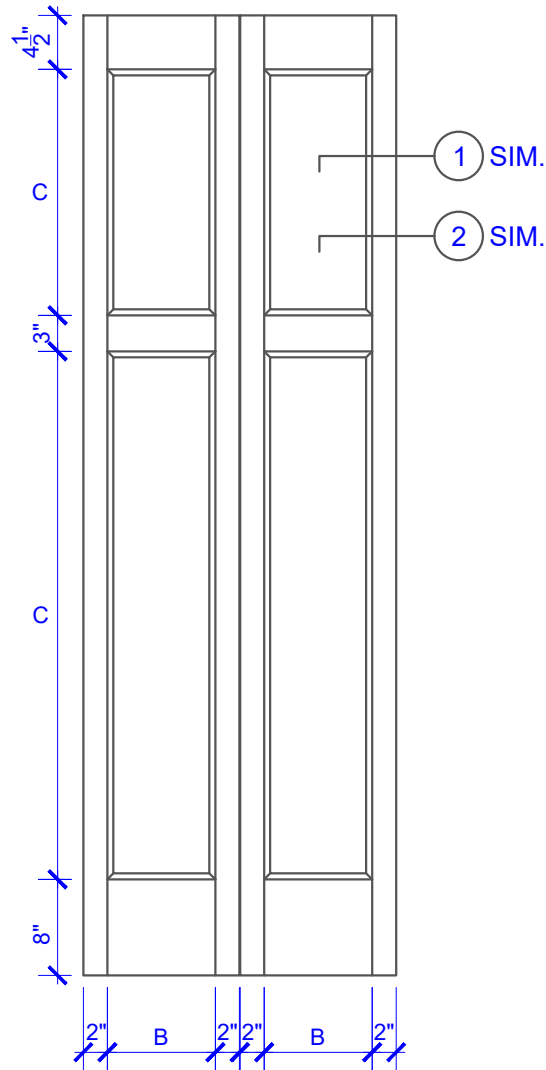

**PASSAGE, POCKET,
BYPASS, BARN DOORS**

BIFOLD DOORS

DOOR COMPONENT SIZES			
DOOR WIDTH	STILE WIDTH "A"	PANEL WIDTH "B"	PANEL HEIGHT "C"
2-0 THRU 2-4	4"	VARIES	VARIES
2-6 THRU 4-0	4-1/2"	VARIES	VARIES

NOTES:

1. BIFOLD LEAF WIDTHS 9"-24" WILL HAVE 2" WIDE STILES.
2. ALL COMPONENTS (STILES, RAILS & MULLIONS) MEASUREMENTS ARE "NET" FACE-WIDTH DIMENSIONS, NOT INCLUDING STICKING PROFILES OR APPLIED MOULDING.
3. DOORS NARROWER THAN 2'-0" IN WIDTH ON 2 OR 3 PANEL WIDE DOORS WILL BE MADE AS 1-PANEL WIDE IN A CORRESPONDING DESIGN. PN324 DESIGN 1-8 WIDE WOULD BE A PN223 DESIGN.