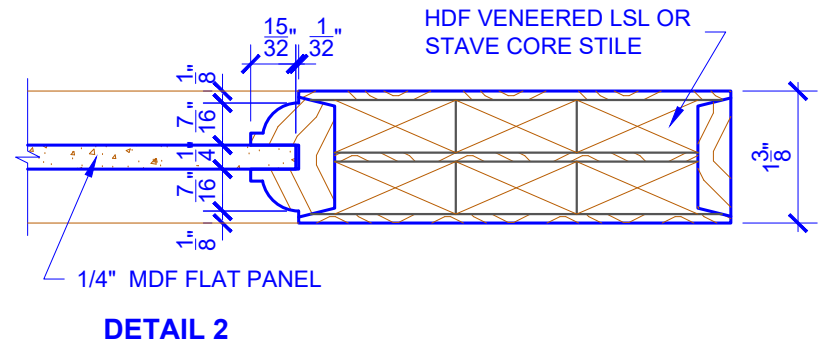

LEVEL 2 OVOLO STICKING

* SEE LIMITED LIFETIME WARRANTY FOR TOLERANCES AND EXCLUSIONS